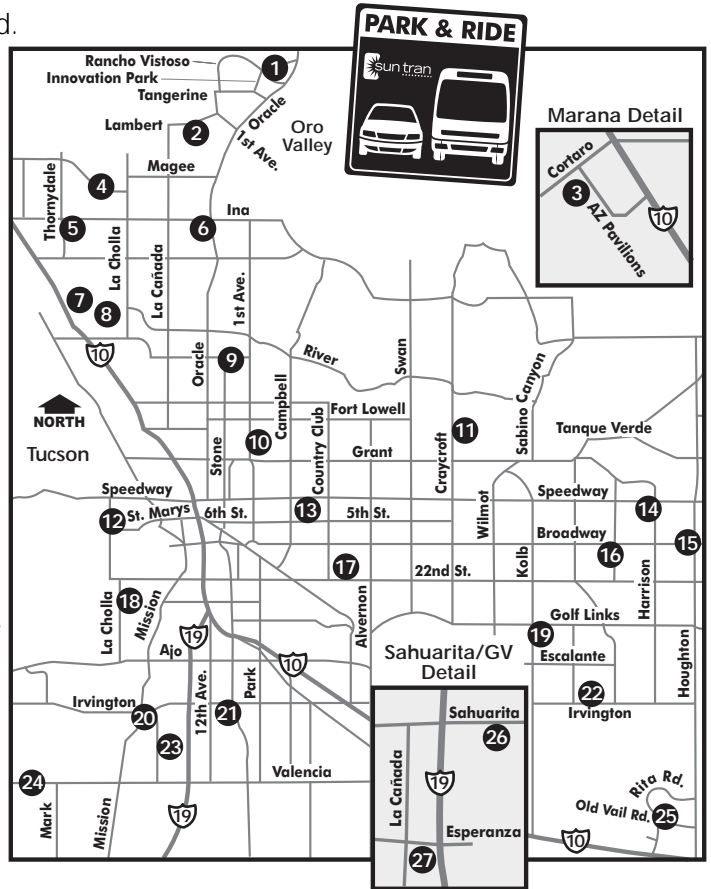

2900 N. Craycroft at Glenn
Route 34

12 PCC West Campus

Greasewood & Anklam, NW lot
Routes 3 & 5

13 Himmel Park

1000 N. Tucson at 1st St.
Route 4

14 Speedway & Harrison

Sun Tran lot at SW corner
Routes 4 & 201X

15 Houghton Park & Ride

Broadway at Houghton, NW corner
Routes 4, 8 & 108X

16 Parking Lot (SE corner)

8740 E. Broadway at Camino Seco
Routes 8 & 108X

17 Reid Park

22nd St. & Randolph Way
Route 7

18 Archer Neighborhood Center

1665 S. La Cholla at San Marcos
Route 23

19 Golf Links & Kolb

Sun Tran lot is on southside just east of Kolb
Routes 4, 17, 101X & 450

20 Irvington & Santa Cruz River

City of Tucson lot at SW corner
Route 23

Drexel & Calle Santa Cruz
Route 27

24 AVA Park & Ride

AVA Amphitheater parking & Valencia
Route 27 & 29

25 Rita Ranch

Old Vail Rd. near Rita Road
Routes 110X & 450

26 Sahuarita Town Hall

375 W. Sahuarita Center Way
Routes 421, Dial-a-Ride