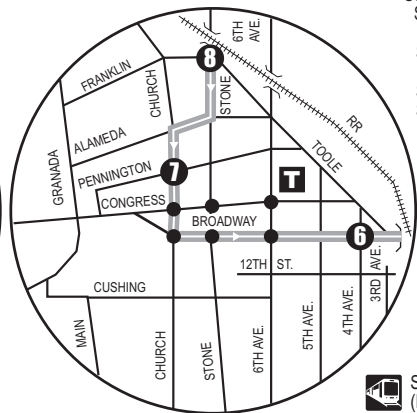

Route 108X

BROADWAY-DOWNTOWN EXPRESS

AM Downtown Detail
(Detalle del Centro AM)

PM Downtown Detail
(Detalle del Centro PM)

T Ronstadt Transit Center (Centro de Tránsito)
Connecting to/(Conexión a):
Sun Tran — 1,2,3,4,6,7,8,10,12,16,18,19,
21,22,23,25
Sun Express — 102X AM, 103X, 105X,
107X, 109X,110X
Sun Link streetcar
Sun Shuttle — 421

P Park & Ride Lot
(Estacione y Viaje)
Broadway/Houghton

Downtown (Centro)
Broadway/Houghton
Park & Ride

Sun Link Transfer Point
(Puntos de Transbordo a Sun Link)
● Sun Link stops (paradas de Sun Link)

Route 108X M-F/Westbound

Route 108X M-F/Eastbound

	1	2	3	4	5		6	7	8	9	10	11	12	13	14	15	
AM TRIPS	627	637	644	*654	*709		411	415	420	*434	*443	*449	*459				
	652	702	709	*719	*734		441	445	450	*504	*513	*519	*529				
	710	720	727	*737	*752		511	515	520	*534	*543	*549	*559				

Eastbound Stops

- STFR(SW)** Stone/Franklin
- STAL(NW) Stone/Alameda
- CHPE(NW)** Church/Pennington
- BR6V(SE) Broadway/6th Av
- BR4A(SW)** Broadway/4th Av
- BREU(SE) Broadway/Euclid
- BRCA(SE) Broadway/Campbell
- BRAL(SE)** Broadway/Alvernon
- BRWM(SE) Broadway/Williams
- BRWI(SE)** Broadway/Wilmo
- BRKO(SE) Broadway/Kolb
- BRPA(SE)** Broadway/Pantano
- BRSA(SW) Broadway/Sarnoff
- BROS(SE) Broadway/Old Spanish Trail
- BRCS(SE) Broadway/Cmo Seco
- BRGO(SE) Broadway/Gollob
- BRHA(SE) Broadway/Harrison
- BRHO(IN) Broadway/Houghton (inside)
- BRHO(PR)** Broadway/Houghton Park & Ride