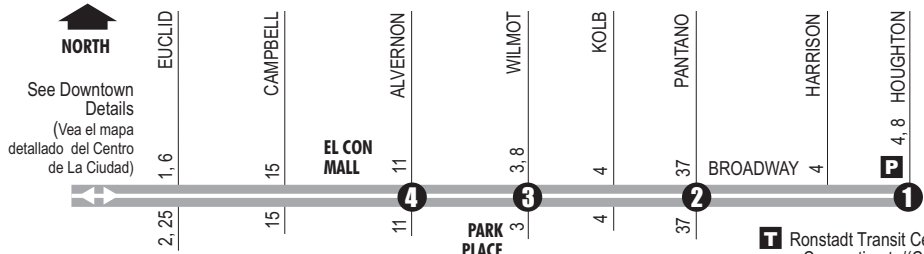

Route 108X

BROADWAY-DOWNTOWN EXPRESS

AM Downtown Detail
(Detalle del Centro AM)

PM Downtown Detail
(Detalle del Centro PM)

T Ronstadt Transit Center (Centro de Tránsito)
Connecting to/(Conexión a):
Sun Tran — 1,2,3,4,6,7,8,10,12,16,18,19,
21,22,23,25
Sun Express — 102X AM, 103X, 105X,
107X, 109X,110X
Sun Link streetcar
Sun Shuttle — 421

P Park & Ride Lot
(Estacione y Viaje)
Broadway/Houghton

Downtown (Centro)
Broadway/Houghton
Park & Ride

Sun Link Transfer Point
(Puntos de Transbordo a Sun Link)
● Sun Link stops (paradas de Sun Link)

Route 108X M-F/Westbound

Route 108X M-F/Eastbound

	1	2	3	4	5		6	7	8	9	10	11	12	13	14	15	
AM TRIPS	627	637	644	*654	*709		411	415	420	*434	*443	*449	*459				
	652	702	709	*719	*734		441	445	450	*504	*513	*519	*529				
	710	720	727	*737	*752		511	515	520	*534	*543	*549	*559				

Eastbound Stops

- STFR(SW)** Stone/Franklin
- STAL(NW) Stone/Alameda
- CHPE(NW)** Church/Pennington
- BR6V(SE) Broadway/6th Av
- BR4A(SW)** Broadway/4th Av
- BREU(SE) Broadway/Euclid
- BRCA(SE) Broadway/Campbell
- BRAL(SE)** Broadway/Alvernon
- BRWM(SE) Broadway/Williams
- BRWI(SE)** Broadway/Wilmo
- BRKO(SE) Broadway/Kolb
- BRPA(SE)** Broadway/Pantano
- BRSA(SW) Broadway/Sarnoff
- BROS(SE) Broadway/Old Spanish Trail
- BRCS(SE) Broadway/Cmo Seco
- BRGO(SE) Broadway/Gollob
- BRHA(SE) Broadway/Harrison
- BRHO(IN) Broadway/Houghton (inside)
- BRHO(PR)** Broadway/Houghton Park & Ride