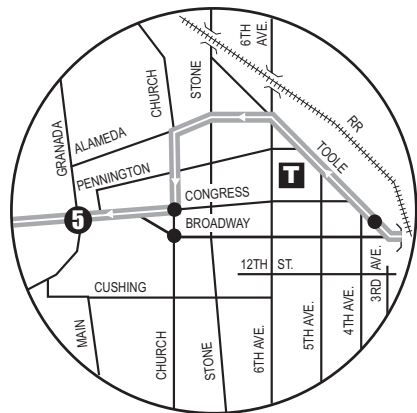

Route 108X

BROADWAY-DOWNTOWN EXPRESS

AM Downtown Detail
(Detalle del Centro AM)

PM Downtown Detail
(Detalle del Centro PM)

T Ronstadt Transit Center (Centro de Tránsito)
Connecting to/(Conexión a):
Sun Tran — 1,2,3,4,6,7,8,10,12,16,18,19,
21,22,23,25
Sun Express — 102X AM, 103X, 105X,
107X, 109X,110X
Sun Link streetcar
Sun Shuttle — 421

P Park & Ride Lot
(Estacione y Viaje)
Broadway/Houghton

Downtown (Centro)
Broadway/Houghton
Park & Ride

Sun Link Transfer Point
(Puntos de Transbordo a Sun Link)
● Sun Link stops (paradas de Sun Link)

Route 108X M-F/Westbound

* Estimated times/Tiempo Aproximado

Westbound Stops

- BRHO(PR)** Broadway/Houghton Park&Ride
- BRHO(NW) Broadway/Houghton
- BRHA(NW) Broadway/Harrison
- BRGO(NE) Broadway/Gollob
- BRCS(NW) Broadway/Cmo Seco
- BROS*NE* Broadway/Old Spanish Trail
- BRSA(NW) Broadway/Sarnoff
- BRFS(IF) Broadway/Fellowship Square
- BRPA(NE) Broadway/Pantano
- BRPA(NW)** Broadway/Pantano
- BRKO(NW) Broadway/Kolb
- BRWI(NW)** Broadway/Wilmo
- BRBV(NW) Broadway/Beverly
- BRAL(NW)** Broadway/Alvernon
- BRCA(NW) Broadway/Campbell
- BREU(NW) Broadway/Euclid
- ALGR(NW) Alameda/Grossetta
- CHPE(NW) Church/Pennington
- COCH(NW) Congress/Church
- COGN(NW)** Congress/Granada

Eastbound Stops

- STFR(SW)** Stone/Franklin
- STAL(NW) Stone/Alameda
- CHPE(NW)** Church/Pennington
- BR6V(SE) Broadway/6th Av
- BR4A(SW)** Broadway/4th Av
- BREU(SE) Broadway/Euclid
- BRCA(SE) Broadway/Campbell
- BRAL(SE)** Broadway/Alvernon
- BRWM(SE) Broadway/Williams
- BRWI(SE)** Broadway/Wilmo
- BRKO(SE) Broadway/Kolb
- BRPA(SE)** Broadway/Pantano
- BRSA(SW) Broadway/Sarnoff
- BROS(SE) Broadway/Old Spanish Trail
- BRCS(SE) Broadway/Cmo Seco
- BRGO(SE) Broadway/Gollob
- BRHA(SE) Broadway/Harrison
- BRHO(IN) Broadway/Houghton (inside)
- BRHO(PR)** Broadway/Houghton Park & Ride