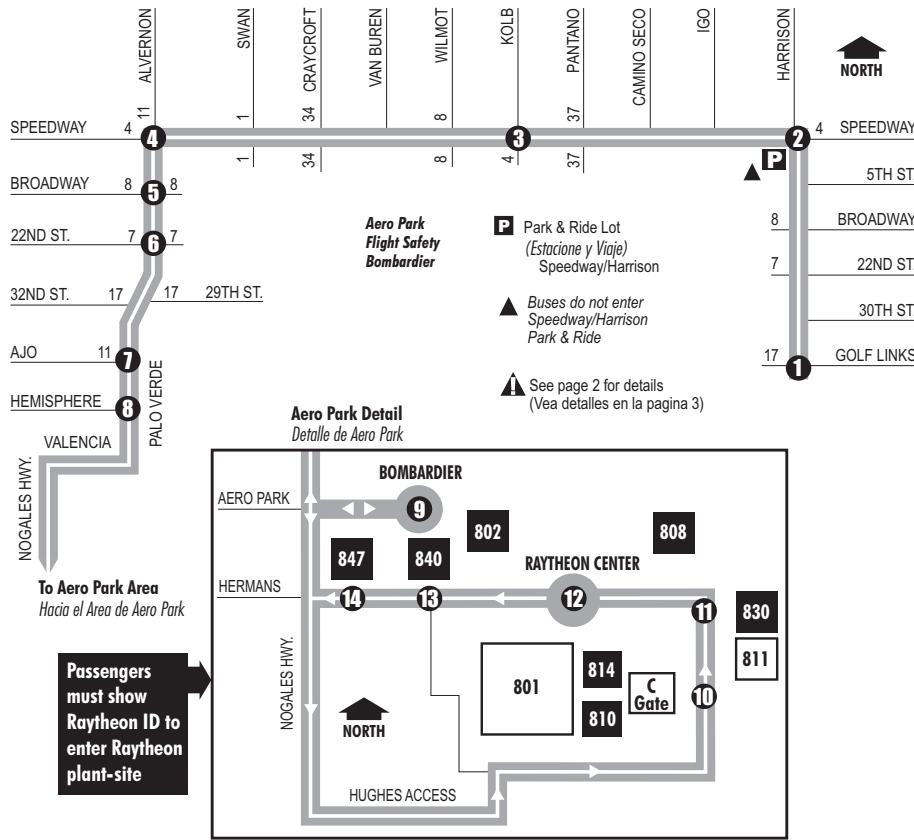

Route 201X

EASTSIDE-AERO PARK EXPRESS

Passengers must show Raytheon ID to enter Raytheon plant-site

Westbound Stops

- HAGL(NE)** Harrison/Golf Links
- HAHC(SE)** Harrison/Harrison Circle
- HA29(SE)** Harrison/29th St
- HAPT(NE)** Harrison/Palm Tree
- HATO*NE*** Harrison/Topout Peak
- HA22(NE)** Harrison/22nd St
- HABR(NE)** Harrison/Broadway
- HAHP(NE)** Harrison/Harrison Park Apts
- HA5S(NE)** Harrison/5th St
- HARO(NE)** Harrison/Rosewood
- SPHA(NW)** Speedway/Harrison
- SPPP(NW)** Speedway/Palms Park Dr.
- SPCS(NW)** Speedway/Cam Seco
- SPWO(NW)** Speedway/Woodridge Apts
- SPMG(NW)** Speedway/Maguire
- SPPA(NW)** Speedway/Pantano
- SPGD(NE)** Speedway/Grady
- SPPR(NW)** Speedway/Prudence
- SPKO(NW)** Speedway/Kolb
- SPED(NW)** Speedway/EI Dorado
- SPWI(NW)** Speedway/Wilmot
- SPVB(NW)** Speedway/Van Buren
- SPCR(NW)** Speedway/Craycroft
- SPSW(NW)** Speedway/Swan
- AVSP(SW)** Alvernon/Speedway
- AVBR(SW)** Alvernon/Broadway
- AVHA(SW)** Alvernon/Hayne
- AV22(SW)** Alvernon/22nd St
- AV32(NW)** Alvernon/32nd St
- PVAJ(SW)** Palo Verde/Ajo
- PVHE(SW)** Palo Verde/Hemisphere
- VACC(NW)** Valencia/Country Club
- VATU(NW)** Valencia/Tucson Blvd
- BOAP(IN)** Bombardier/Aeropark Blvd
- APFS(IF)** Aero Park BI/Flight Safety
- RACG** Raytheon/C Gate
- R830** Raytheon/Building 830
- RACE** Raytheon/Center
- R840** Raytheon/Building 840
- R847** Raytheon/Building 847