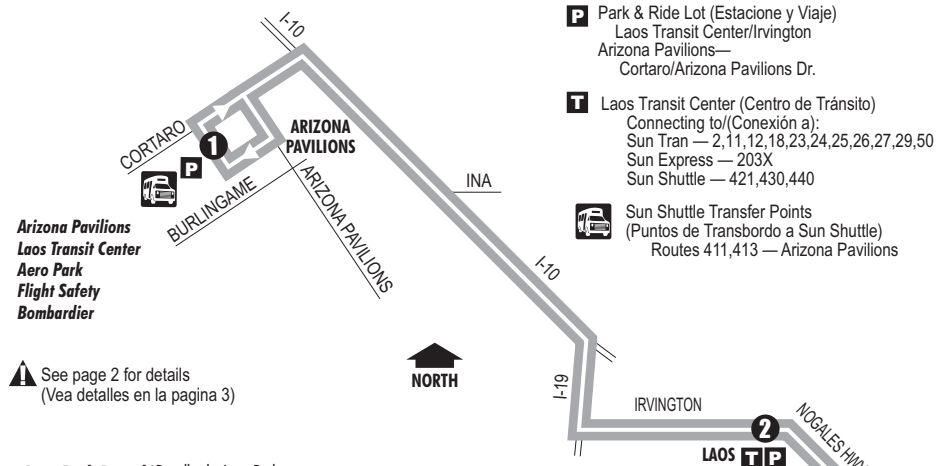

Route 204X

NORTHWEST-AERO PARK EXPRESS

Aero Park Detail/Detalle de Aero Park

Passengers must show Raytheon ID to enter Raytheon plant-site

Route 204X M-F / Southbound

Route 204X M-F / Northbound

	1	2	3	4	5	6	7	8
	AZ Pavilions at Cortaro	Irvington at Laos Center	Bombardier at Aero Park	Raytheon "C" Gate	Raytheon Bldg. 830	Raytheon Center	Raytheon Bldg. 840	Raytheon Bldg. 847
AM TRIPS	517	*543	*557	*609	*611	*612	*613	*615
	547	*613	*627	*639	*641	*642	*643	*645
	647	*713	*727	*739	*741	*742	*743	*745

	4	5	6	7	8	3	2	1
	Raytheon "C" Gate	Raytheon Bldg. 830	Raytheon Center	Raytheon Bldg. 840	Raytheon Bldg. 847	Bombardier at Aero Park	Irvington at Laos Center	AZ Pavilions at Cortaro
	340	342	343	344	346	352	*406	432
	440	442	443	444	446	452	*506	532
	540	542	543	544	546	552	*606	632

* Estimated times/Tiempo Aproximado

Southbound Stops

- APCO(SW) Arizona Pavilions/Cortaro Road
- IRLA(SE) Irvington/Laos Transit Center
- BOAP(IN) Bombardier/Aeropark Blvd
- APFS(IF) Aero Park BI/Flight Safety
- RACG Raytheon/C Gate
- R830 Raytheon/Building 830
- RACE Raytheon/Center
- R840 Raytheon/Building 840
- R847 Raytheon/Building 847

Northbound Stops

- RACG Raytheon/C Gate
- R830 Raytheon/Building 830
- RACE Raytheon/Center
- R840 Raytheon/Building 840
- R847 Raytheon/Building 847
- BOAP(IN) Bombardier/Aeropark Blvd
- APFS(IF) Aero Park BI/Flight Safety
- IR9A(NW) Irvington/9th Av (Irvington@Laos Transit Center)
- APCO(SW) Arizona Pavilions/Cortaro Road