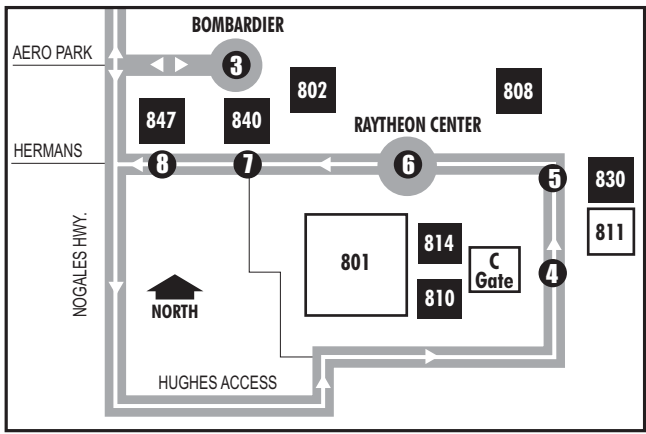

Route 204X

NORTHWEST-AERO PARK EXPRESS

Aero Park Detail/Detalle de Aero Park

Passengers must show Raytheon ID to enter Raytheon plant-site

Route 204X M-F / Southbound

Route 204X M-F / Northbound

	1	2	3	4	5	6	7	8
	AZ Pavilions at Cortaro	Irvington at Laos Center	Bombardier at Aero Park	Raytheon "C" Gate	Raytheon Bldg. 830	Raytheon Center	Raytheon Bldg. 840	Raytheon Bldg. 847
AM TRIPS	517	*543	*557	*609	*611	*612	*613	*615
	547	*613	*627	*639	*641	*642	*643	*645
	647	*713	*727	*739	*741	*742	*743	*745

	4	5	6	7	8	3	2	1
	Raytheon "C" Gate	Raytheon Bldg. 830	Raytheon Center	Raytheon Bldg. 840	Raytheon Bldg. 847	Bombardier at Aero Park	Irvington at Laos Center	AZ Pavilions at Cortaro
	340	342	343	344	346	352	*406	432
	440	442	443	444	446	452	*506	532
	540	542	543	544	546	552	*606	632

* Estimated times/Tiempo Aproximado

Southbound Stops

- APCO(SW) Arizona Pavilions/Cortaro Road
- IRLA(SE) Irvington/Laos Transit Center
- BOAP(IN) Bombardier/Aeropark Blvd
- APFS(IF) Aero Park BI/Flight Safety
- RACG Raytheon/C Gate
- R830 Raytheon/Building 830
- RACE Raytheon/Center
- R840 Raytheon/Building 840
- R847 Raytheon/Building 847

Northbound Stops

- RACG Raytheon/C Gate
- R830 Raytheon/Building 830
- RACE Raytheon/Center
- R840 Raytheon/Building 840
- R847 Raytheon/Building 847
- BOAP(IN) Bombardier/Aeropark Blvd
- APFS(IF) Aero Park BI/Flight Safety
- IR9A(NW) Irvington/9th Av (Irvington@Laos Transit Center)
- APCO(SW) Arizona Pavilions/Cortaro Road