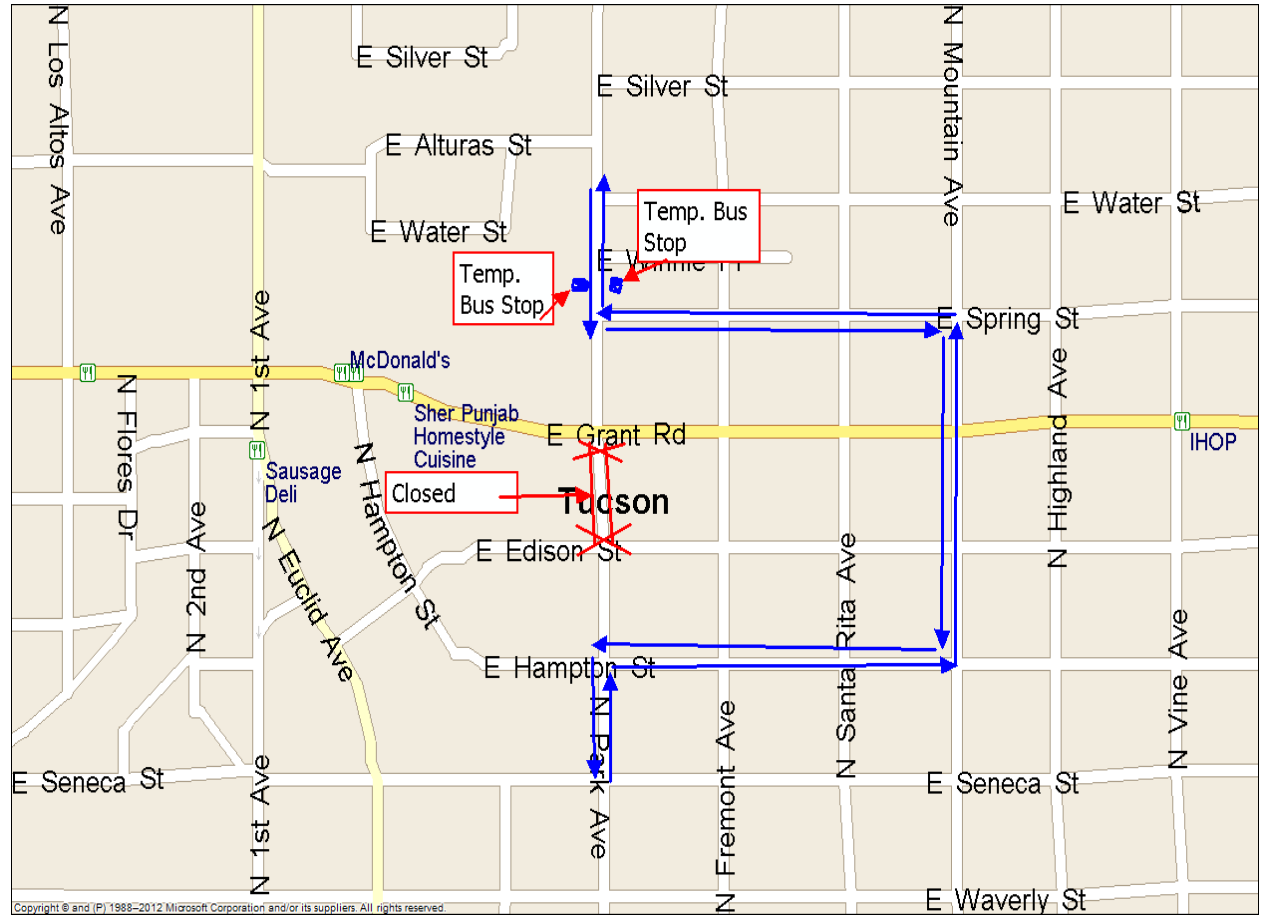

Construction on Park Ave. between Grant and Edison  
Tuesday, June 6 through Thursday, June 8, 2017  
Detour for Route 1 Northbound/Southbound

**Detour Route 1NB/SB**

**Route 1 NB**

On Park, R Hampton,  
L Mountain, L Spring,  
R Park to resume.

**Route 1 SB**

On Park, L Spring, R Mountain,  
R Hampton, L Park  
to resume.

Bus stops that will be temp.  
discontinued:

SB Park/Grant SEC

NB Park/Grant NEC

\*\*\*\*Please make sure to service ALL bus stops while on detour\*\*\*\*