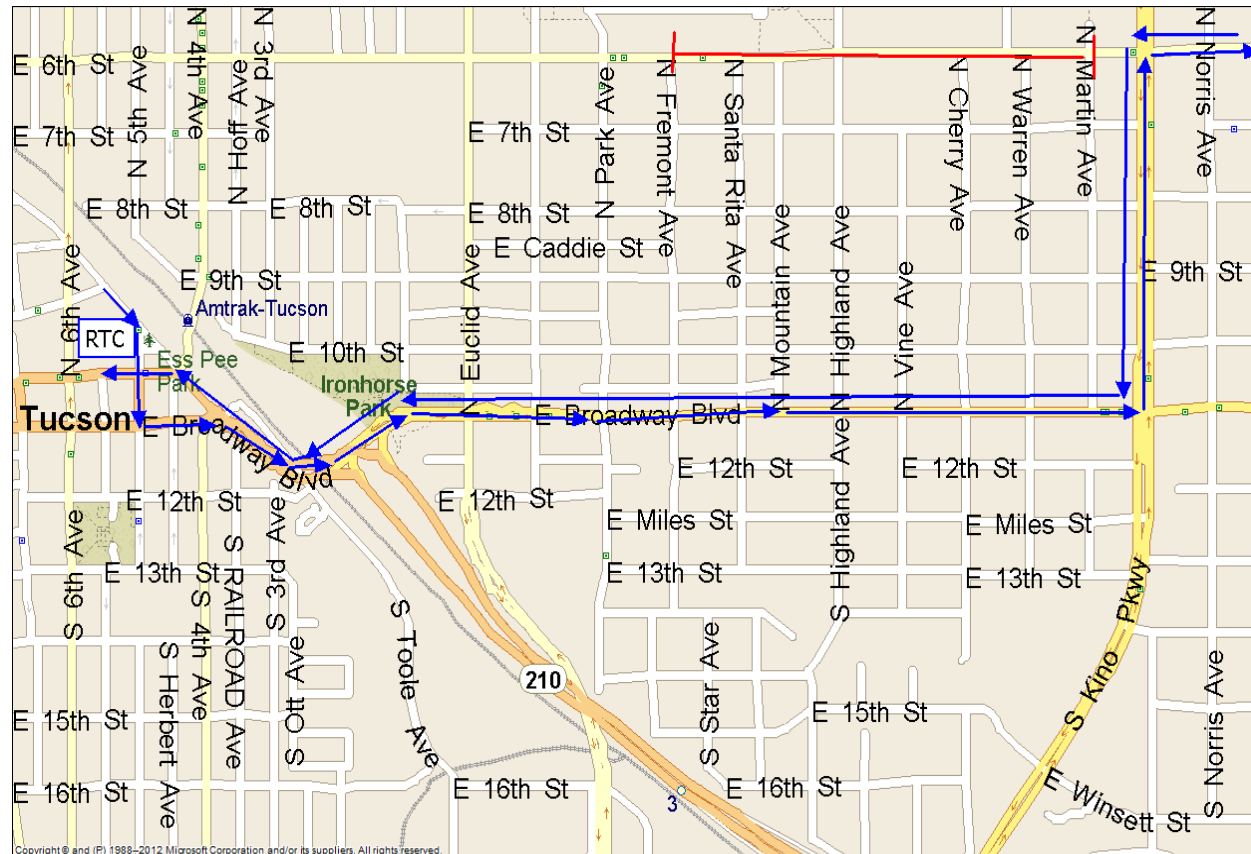

Detour for Route 3

6th St. Closure due to U of A Football Game

Saturday, October 14, 2017 at 4:00 P.M.

Route 3 EB to PCC East:

Exit to Toole,

R - 5th Ave

L - Broadway Blvd.

L - Campbell

R - 6th St. to resume.

Route 3 WB to PCC West:

WB on 6th Street

L - Campbell Ave

R - Broadway Blvd

Into RTC

****NOTE: Please service ALL Bus Stops along detoured route**

U of A Mall Closure for Rt.15

Saturday, October 14, 2017

U of A Football Game

*Routes 15

DO NOT enter the Mall
Continue on Campbell Ave
North & South ONLY

Temporary stop will be NB on
Campbell @ 3rd.

*NOTE: **DO NOT** use Norris Ave to 3rd Street (University) any longer. No buses are allowed to travel thru Sam Hughes neighborhood