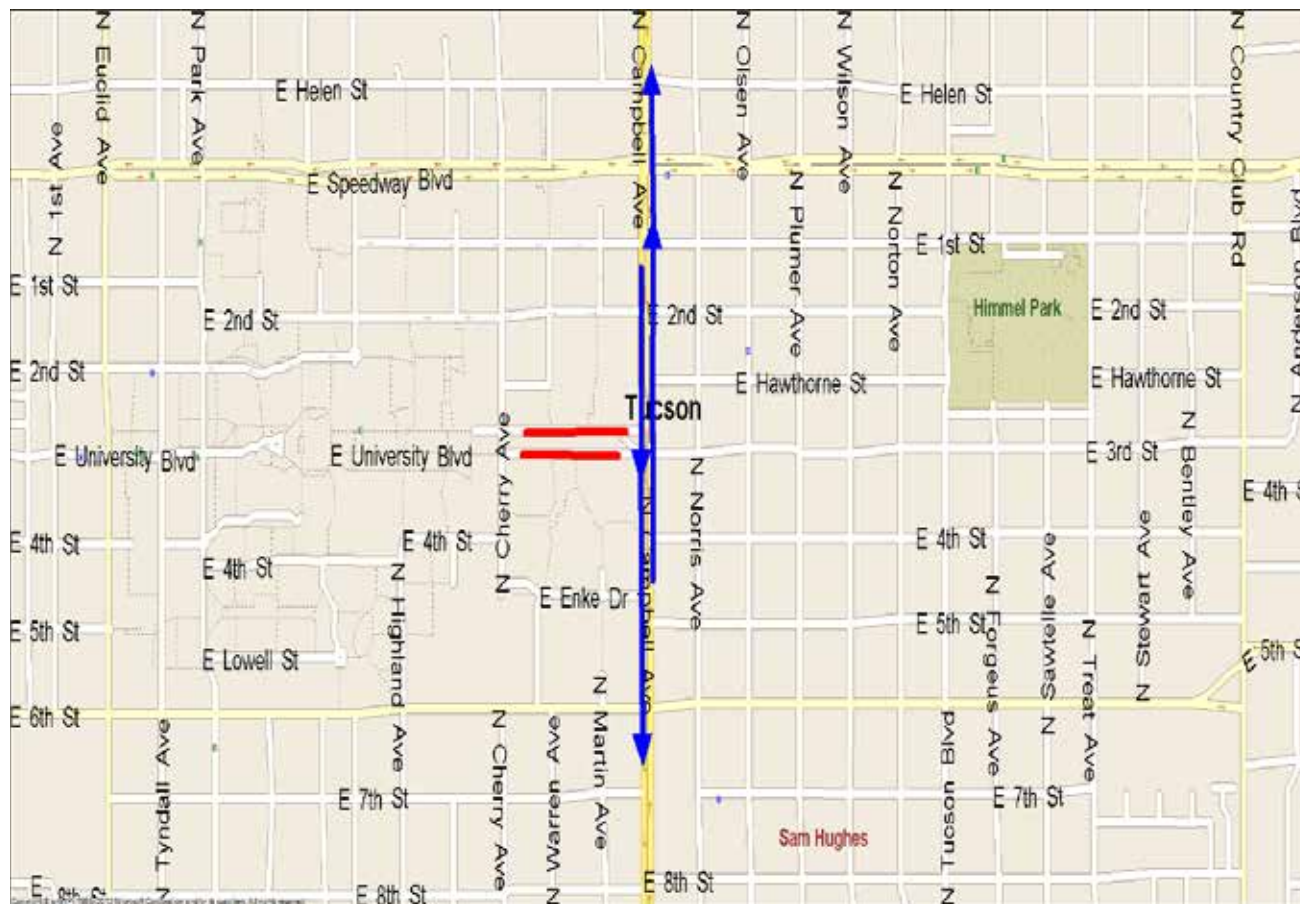

Detour for Route 3

6th St. Closure due to U of A Football Game

Saturday, October 14, 2017 at 4:00 P.M.

Route 3 EB to PCC East:

Exit to Toole,

R - 5th Ave

L - Broadway Blvd.

L - Campbell

R - 6th St. to resume.

Route 3 WB to PCC West:

WB on 6th Street

L - Campbell Ave

R - Broadway Blvd

Into RTC

****NOTE: Please service ALL Bus Stops along detoured route**

U of A Mall Closure for Rt.15

Saturday, October 14, 2017

U of A Football Game

*Routes 15

DO NOT enter the Mall
Continue on Campbell Ave
North & South ONLY

Temporary stop will be NB on
Campbell @ 3rd.

*NOTE: **DO NOT** use Norris Ave to 3rd Street (University) any longer. No buses are allowed to travel thru Sam Hughes neighborhood