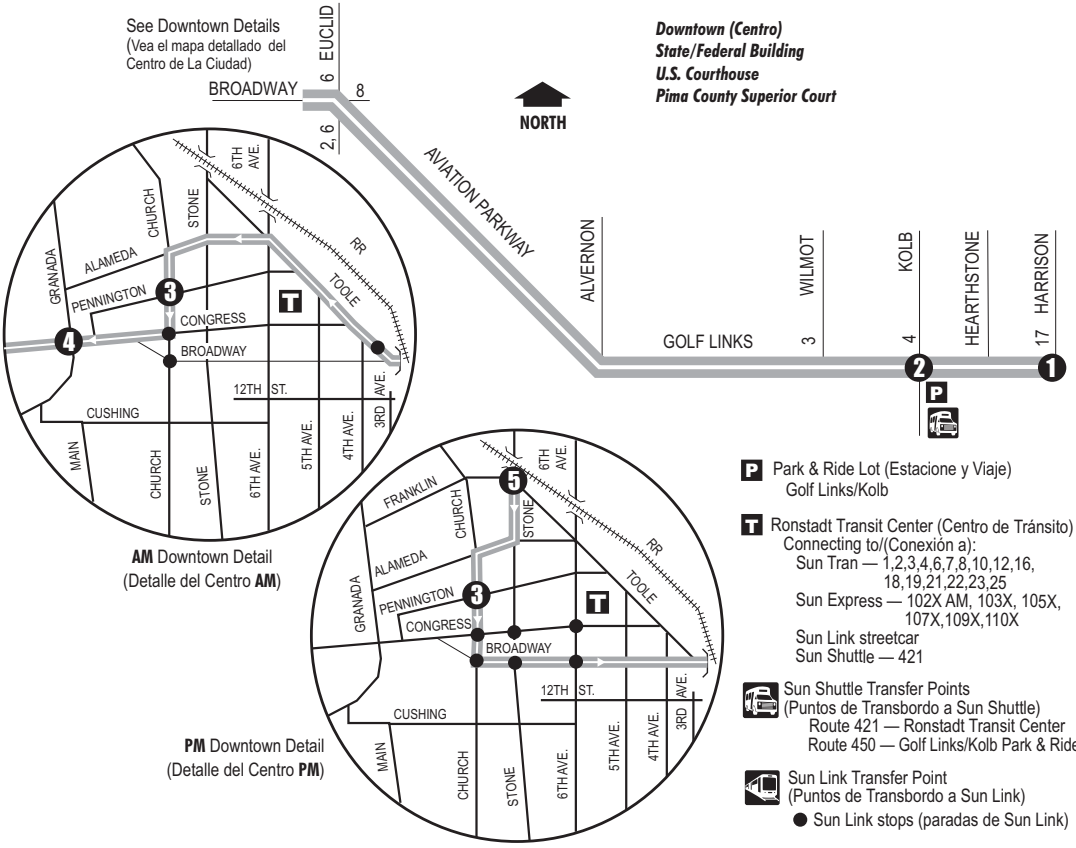

Route 101X

GOLF LINKS-DOWNTOWN EXPRESS

Route 101X M-F/Westbound

Route 101X M-F/Eastbound

Harrison at Golf Links	Golf Links at Kolb	Church at Pennington	Congress at Granada	Stone at Franklin	Church at Pennington	Golf Links at Kolb	Harrison at Golf Links	
1	2	3	4	5	6	7	8	
AM TRIPS	620	626	*646	*648	435	440	*507	*520
	645	651	*711	*713	505	510	*537	*550
	715	721	*746	*748	520	525	*552	*605
								PM TRIPS

* Estimated times - should not be used to coordinate transfers or boardings. Arrival times may vary depending on traffic or weather conditions. Buses will proceed on arrival to the next time point. This may be before the time indicated on our schedule. Express buses only serve stops with express bus stop signs.

** Por la mañana, este punto de partida no esta disponible.