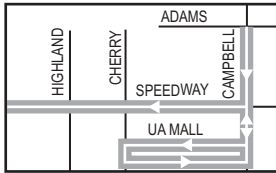

**P** Park & Ride Lots (Estacione y Viaje)  
 North Pima Center—  
 Ina/Thornsdale  
 Ina/Via Ponte

Sun Link Transfer Point  
 (Puntos de Transbordo a Sun Link)  
 ● Sun Link stops (paradas de Sun Link)

Sun Shuttle Transfer Points  
 (Puntos de Transbordo a Sun Shuttle)  
 Route 401 — Ina/Oracle  
 Route 412 — Thornsdale/Ina  
 Lowe's Regency Plaza  
 Route 421 — Ronstadt Transit Center

*Downtown (Centro)*  
 Ronstadt Transit Center  
 Pima County Superior Court  
 Banner - University  
 Medical Center  
 The University of Arizona  
 Foothills Mall

AM Downtown Detail  
 (Detalle del Centro AM)

PM Downtown Detail  
 (Detalle del Centro PM)

See page 2 for details  
 (Vea detalles en la pagina 3)

UA Mall AM Detail (UA Mall Detalle de AM)

UA Mall PM Detail (UA Mall Detalle de PM)