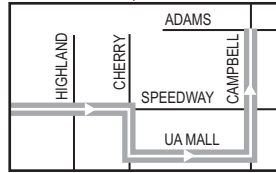

Sun Shuttle Transfer Points  
 (Puntos de Transbordo a Sun Shuttle)  
 Route 401 — Ina/Oracle  
 Route 412 — Thornsdale/Ina  
 Lowe's Regency Plaza  
 Route 421 — Ronstadt Transit Center

*Downtown (Centro)*  
 Ronstadt Transit Center  
 Pima County Superior Court  
 Banner - University  
 Medical Center  
 The University of Arizona  
 Foothills Mall

AM Downtown Detail  
 (Detalle del Centro AM)

PM Downtown Detail  
 (Detalle del Centro PM)

See page 2 for details  
 (Vea detalles en la pagina 3)

UA Mall AM Detail (UA Mall Detalle de AM)

UA Mall PM Detail (UA Mall Detalle de PM)

### Route 103X M-F/Southbound

### Route 103X M-F/Northbound

	1	2	3	4	5	6	7	6	7	5	4	3	2	1	
	Ina at Thornsdale	Ina at La Cholla	Oracle at Ina	Oracle at Orange Grove	UA Mall	Stone at Franklin	6th Ave. at Pennington	Stone at Franklin	6th Ave. at Pennington	UA Mall	Oracle at Orange Grove	Ina at Oracle	Ina at La Cholla	Thornsdale at Ina	
<b>AM TRIPS</b>	605	612	618	621	*645	*656	*701	400	406	415	*439	*443	*449	*456	
	635	642	648	651	*715	*726	*731	415	421	430	*454	*458	*504	*511	
	650	757	703	706	*730	*741	*746	445	451	500	*524	*528	*534	*541	
	705	712	718	721	*745	*756	*801	515	521	530	*554	*558	*604	*611	<b>PM TRIPS</b>