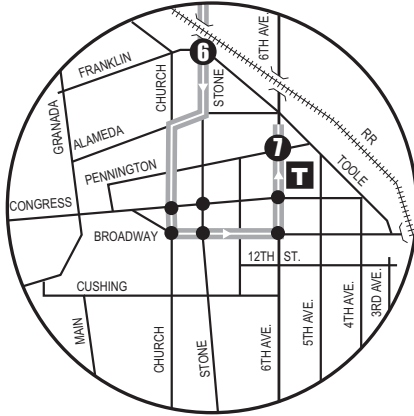

## NORTHWEST-DOWNTOWN EXPRESS

**T** Ronstadt Transit Center (Centro de Tránsito)  
 Connecting to/(Conexión a):  
 Sun Tran — 1,2,3,4,6,7,8,10,12,16,18,19,21,22,23,25  
 Sun Express — 102X AM, 103X, 105X, 107X,  
 109X, 110X  
 Sun Link streetcar  
 Sun Shuttle — 421

**P** Park & Ride Lots (Estacione y Viaje)  
 North Pima Center—  
 Ina/Thornsdale  
 Ina/Via Ponte

Sun Link Transfer Point  
 (Puntos de Transbordo a Sun Link)  
 ● Sun Link stops (paradas de Sun Link)

Sun Shuttle Transfer Points  
 (Puntos de Transbordo a Sun Shuttle)  
 Route 401 — Ina/Oracle  
 Route 412 — Thornsdale/Ina  
 Lowe's Regency Plaza  
 Route 421 — Ronstadt Transit Center

*Downtown (Centro)*  
 Ronstadt Transit Center  
 Pima County Superior Court  
 Banner - University  
 Medical Center  
 The University of Arizona  
 Foothills Mall

### Route 103X M-F/Southbound