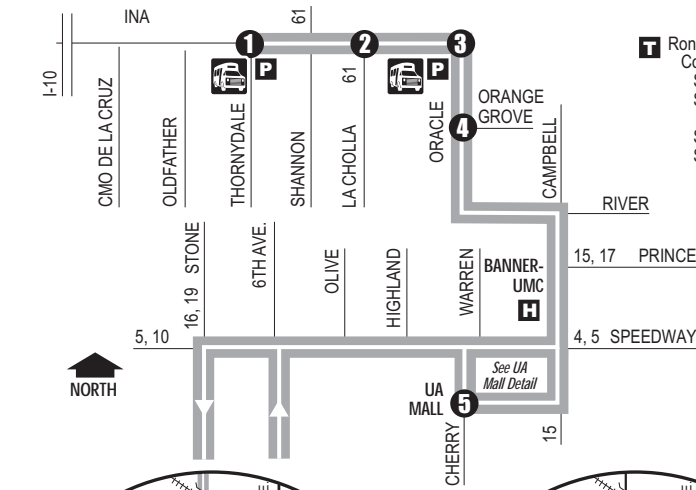

## NORTHWEST-DOWNTOWN EXPRESS

**T** Ronstadt Transit Center (Centro de Tránsito)  
 Connecting to/(Conexión a):  
 Sun Tran — 1,2,3,4,6,7,8,10,12,16,18,19,21,22,23,25  
 Sun Express — 102X AM, 103X, 105X, 107X,  
 109X, 110X  
 Sun Link streetcar  
 Sun Shuttle — 421

**P** Park & Ride Lots (Estacione y Viaje)  
 North Pima Center—  
 Ina/Thornsdale  
 Ina/Via Ponte

Sun Link Transfer Point  
 (Puntos de Transbordo a Sun Link)  
 ● Sun Link stops (paradas de Sun Link)

Sun Shuttle Transfer Points  
 (Puntos de Transbordo a Sun Shuttle)  
 Route 401 — Ina/Oracle  
 Route 412 — Thornsdale/Ina  
 Lowe's Regency Plaza  
 Route 421 — Ronstadt Transit Center

*Downtown (Centro)*  
 Ronstadt Transit Center  
 Pima County Superior Court  
 Banner - University  
 Medical Center  
 The University of Arizona  
 Foothills Mall

### Route 103X M-F/Northbound

	1	2	3	4	5	6	7	6	7	5	4	3	2	1	
	Ina at Thornsdale	Ina at La Cholla	Oracle at Ina	Oracle at Orange Grove	UA Mall	Stone at Franklin	6th Ave. at Pennington	Stone at Franklin	6th Ave. at Pennington	UA Mall	Oracle at Orange Grove	Ina at Oracle	Ina at La Cholla	Thornsdale at Ina	
<b>AM TRIPS</b>	605	612	618	621	*645	*656	*701	400	406	415	*439	*443	*449	*456	
	635	642	648	651	*715	*726	*731	415	421	430	*454	*458	*504	*511	
	650	757	703	706	*730	*741	*746	445	451	500	*524	*528	*534	*541	
	705	712	718	721	*745	*756	*801	515	521	530	*554	*558	*604	*611	<b>PM TRIPS</b>