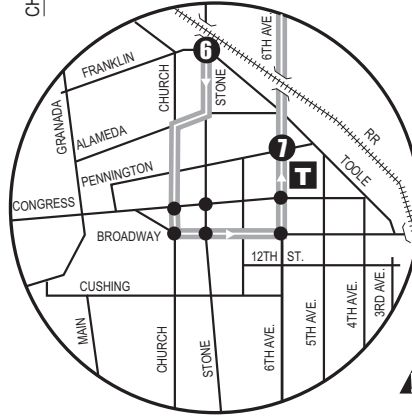

PM Downtown Detail
(Detalle del Centro PM)

See page 2 for details
(Vea detalles en la pagina 3)