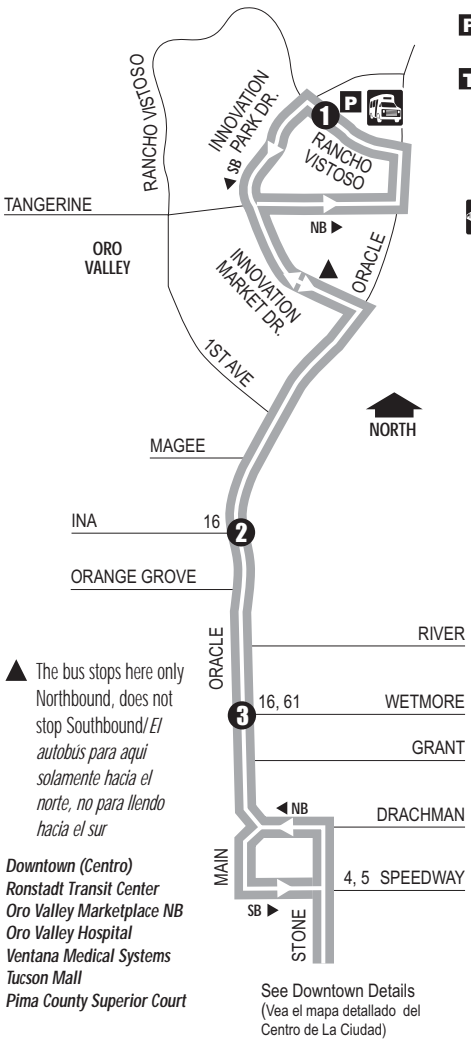

Route 107X

ORO VALLEY-DOWNTOWN EXPRESS

- P** Park & Ride Lots (Estacione y Viaje)
Rancho Vistoso Park & Ride
- T** Ronstadt Transit Center (Centro de Tránsito)
Connecting to/(Conexión a):
Sun Tran — 1,2,3,4,6,7,8,10,12,16,18,19,21,22,23,25
Sun Express — 102X AM, 103X, 105X, 107X,
109X,110X
Sun Shuttle — 421
- ☐** Sun Shuttle Transfer Point
(Puntos de Transbordo a Sun Shuttle)
- Sun Link stops (paradas de Sun Link)

▲ The bus stops here only Northbound, does not stop Southbound/El autobús para aquí solamente hacia el norte, no para llenando hacia el sur

- Downtown (Centro)**
 Ronstadt Transit Center
 Oro Valley Marketplace NB
 Oro Valley Hospital
 Ventana Medical Systems
 Tucson Mall
 Pima County Superior Court

- Sun Shuttle Transfer Points (Puntos de Transbordo a Sun Shuttle)**
 Route 401 — Rancho Vistoso Park & Ride
 Route 421 — Ronstadt Transit Center

See Downtown Details (Vea el mapa detallado del Centro de La Ciudad)

Route 107X M-F / Southbound ⚠️ Route 107X M-F / Northbound

Rancho Vistoso Park & Ride	Oracle at Ina	Oracle at Wetmore	Stone at Franklin	6th Ave. at Pennington	Stone at Franklin	6th Ave. at Pennington	Oracle at Wetmore	Oracle at Ina	Rancho Vistoso Park & Ride
1	2	3	4	5	6	7	8	9	10
—	—	—	—	—	—	550	*605	*615	*638
556	*616	*625	*639	*645	—	620	*635	*645	*708
626	*646	*655	*709	*715	—	650	*705	*715	*738
656	*716	*725	*739	*745	—	720	*735	*745	*808
—	—	—	—	—	—	750	*805	*815	*838
426	*446	*455	*509	*515	414	420	*435	*445	*508
456	*516	*525	*539	*545	444	450	*505	*515	*538
526	*546	*555	*609	*615	—	520	*535	*545	*608
556	*616	*625	*639	*645	—	550	*605	*615	*638