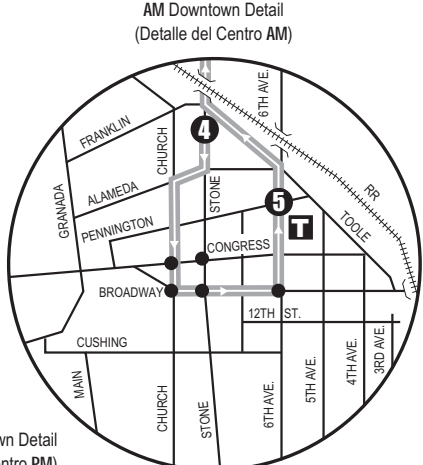

Route 107X

ORO VALLEY-DOWNTOWN EXPRESS

- P** Park & Ride Lots (Estacione y Viaje)
Rancho Vistoso Park & Ride
- T** Ronstadt Transit Center (Centro de Tránsito)
Connecting to/(Conexión a):
Sun Tran — 1,2,3,4,6,7,8,10,12,16,18,19,21,22,23,25
Sun Express — 102X AM, 103X, 105X, 107X,
109X,110X
Sun Shuttle — 421
- ☐** Sun Shuttle Transfer Point
(Puntos de Transbordo a Sun Shuttle)
- Sun Link stops (paradas de Sun Link)

▲ The bus stops here only Northbound, does not stop Southbound/El autobús para aquí solamente hacia el norte, no para llenando hacia el sur

- Downtown (Centro)**
 Ronstadt Transit Center
 Oro Valley Marketplace NB
 Oro Valley Hospital
 Ventana Medical Systems
 Tucson Mall
 Pima County Superior Court

- Sun Shuttle Transfer Points (Puntos de Transbordo a Sun Shuttle)**
 Route 401 — Rancho Vistoso Park & Ride
 Route 421 — Ronstadt Transit Center

See Downtown Details (Vea el mapa detallado del Centro de La Ciudad)

Route 107X M-F / Southbound ⚠️ Route 107X M-F / Northbound

Rancho Vistoso Park & Ride	Oracle at Ina	Oracle at Wetmore	Stone at Franklin	6th Ave. at Pennington	Stone at Franklin	6th Ave. at Pennington	Oracle at Wetmore	Oracle at Ina	Rancho Vistoso Park & Ride
1	2	3	4	5	6	7	8	9	10
—	—	—	—	—	—	550	*605	*615	*638
556	*616	*625	*639	*645	—	620	*635	*645	*708
626	*646	*655	*709	*715	—	650	*705	*715	*738
656	*716	*725	*739	*745	—	720	*735	*745	*808
—	—	—	—	—	—	750	*805	*815	*838
426	*446	*455	*509	*515	414	420	*435	*445	*508
456	*516	*525	*539	*545	444	450	*505	*515	*538
526	*546	*555	*609	*615	—	520	*535	*545	*608
556	*616	*625	*639	*645	—	550	*605	*615	*638