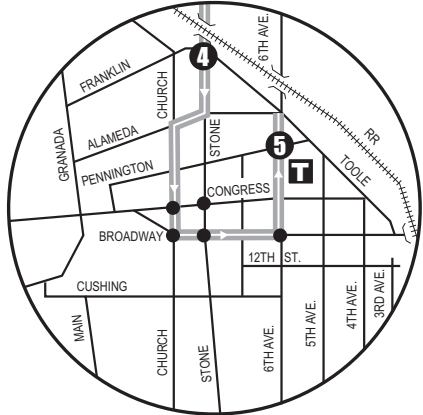

Route 107X

ORO VALLEY-DOWNTOWN EXPRESS

- P** Park & Ride Lots (Estacione y Viaje)
Rancho Vistoso Park & Ride
- T** Ronstadt Transit Center (Centro de Tránsito)
Connecting to/(Conexión a):
Sun Tran — 1,2,3,4,6,7,8,10,12,16,18,19,21,22,23,25
Sun Express — 102X AM, 103X, 105X, 107X,
109X,110X
Sun Shuttle — 421
- ☐** Sun Shuttle Transfer Point
(Puntos de Transbordo a Sun Shuttle)
- Sun Link stops (paradas de Sun Link)

▲ The bus stops here only Northbound, does not stop Southbound/El autobús para aquí solamente hacia el norte, no para llenando hacia el sur

- Downtown (Centro)**
 Ronstadt Transit Center
 Oro Valley Marketplace NB
 Oro Valley Hospital
 Ventana Medical Systems
 Tucson Mall
 Pima County Superior Court

- Sun Shuttle Transfer Points (Puntos de Transbordo a Sun Shuttle)**
 Route 401 — Rancho Vistoso Park & Ride
 Route 421 — Ronstadt Transit Center

See Downtown Details (Vea el mapa detallado del Centro de La Ciudad)

Route 107X M-F / Southbound ⚠️ Route 107X M-F / Northbound

Rancho Vistoso Park & Ride	Oracle at Ina	Oracle at Wetmore	Stone at Franklin	6th Ave. at Pennington	Stone at Franklin	6th Ave. at Pennington	Oracle at Wetmore	Oracle at Ina	Rancho Vistoso Park & Ride
1	2	3	4	5	6	7	8	9	10
—	—	—	—	—	—	550	*605	*615	*638
556	*616	*625	*639	*645	—	620	*635	*645	*708
626	*646	*655	*709	*715	—	650	*705	*715	*738
656	*716	*725	*739	*745	—	720	*735	*745	*808
—	—	—	—	—	—	750	*805	*815	*838
426	*446	*455	*509	*515	414	420	*435	*445	*508
456	*516	*525	*539	*545	444	450	*505	*515	*538
526	*546	*555	*609	*615	—	520	*535	*545	*608
556	*616	*625	*639	*645	—	550	*605	*615	*638