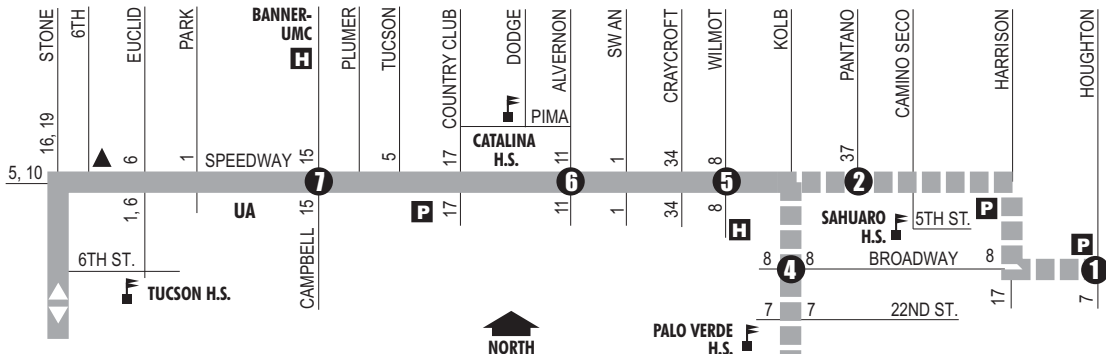

Route  
**4**

SPEEDWAY

See Downtown Details  
(Vea el mapa detallado del  
Centro de La Ciudad)

- Downtown (Centro)**
- Ronstadi Transit Center**
- The University of Arizona**
- Banner-University  
Medical Center**
- Sun Station Post Office**
- Himmel Park**
- Himmel Park Library**
- DIRECT Center for Independence**
- Palo Verde High School**

- ▲ Westbound Route 4 does not  
service Speedway/6th NE.  
Eastbound Route 4 does not  
service Golf Links/Kolb SE at Park  
& Ride, only inside Park & Ride.

- ▲ See page 2 for details  
(Vea detalles en la pagina 3)

Downtown Detail  
(Detalle del Centro)

- P** Park & Ride Lots (Estacione y Viaje)  
1st St./Treat  
Sun Tran Park & Ride Lot Golf Links/Kolb  
Sun Tran Park & Ride Lot Speedway/Harrison  
Sun Tran Park & Ride Lot Houghton/Broadway
- T** Ronstadi Transit Center (Centro de Tránsito)  
Connecting to/(Conexión a):  
Sun Tran — 1,2,3,6,7,8,10,12,16,18,19,21,22,23,25  
Sun Express — 102X AM, 103X, 105X, 107X,  
109X,110X  
Sun Link streetcar  
Sun Shuttle — 421
- Sun Shuttle Transfer Points  
(Puntos de Transbordo a Sun Shuttle)  
Route 421 — Ronstadi Transit Center  
Route 450 — Golf Links/Kolb Park & Ride
- Sun Link Transfer Point  
(Puntos de Transbordo a Sun Link)  
● Sun Link stops (paradas de Sun Link)
- ■ ■ Designated trips only  
(Viajes designados solamente)