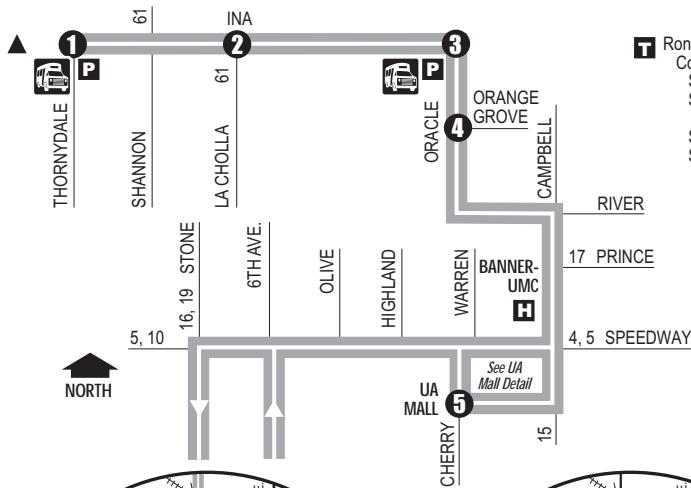

Route 103X

NORTHWEST-DOWNTOWN EXPRESS

T Ronstadt Transit Center (Centro de Tránsito)
 Connecting to/(Conexión a):
 Sun Tran — 1,2,3,4,6,7,8,10,12,16,18,19,21,22,23,25
 Sun Express — 102X AM, 103X, 105X, 107X,
 109X,110X
 Sun Link streetcar
 Sun Shuttle — 421

P Park & Ride Lots (Estacione y Viaje)
 North Pima Center—
 Ina/Thornydale
 Ina/Via Ponte

TL Sun Link Transfer Point
 (Puntos de Transbordo a Sun Link)
 ● Sun Link stops (paradas de Sun Link)

TS Sun Shuttle Transfer Points
 (Puntos de Transbordo a Sun Shuttle)
 Route 401 — Ina/Oracle
 Route 412 — Thornydale/Ina
 Lowe's Regency Plaza
 Route 421 — Ronstadt Transit Center

*Downtown (Centro)
 Ronstadt Transit Center
 Pima County Superior Court
 Banner - University
 Medical Center
 The University of Arizona
 Foothills Mall*

▲ The bus stops at Oldfather, Camino de la Cruz, & Meredith will not be serviced during I-10 construction detour/ *No habrá servicio a las paradas de autobús en Oldfather, Camino de la Cruz, y Meredith durante la construcción-desvío de I-10.*

Route 103X M-F/Southbound

Route 103X M-F/Northbound

	1	2	3	4	5	6	7	8	9	10	11	12	13	14	15	16	17	18	19	20	21	22	23	24	25	
	Ina at Thornydale	Ina at La Cholla	Oracle at Ina	Oracle at Orange Grove	UA Mall	Stone at Franklin	6th Ave. at Pennington	Stone at Franklin	6th Ave. at Pennington	UA Mall	Oracle at Orange Grove	Ina at Oracle	Ina at La Cholla	Thornydale at Ina												
AM TRIPS	605	612	618	621	*645	*656	*701	415	421	430	*454	*458	*504	*511												
	705	712	718	721	*745	*756	*801	515	521	530	*554	*558	*604	*611												