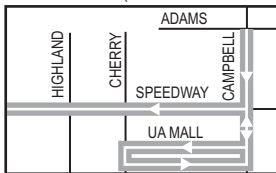

*Downtown (Centro)
 Ronstadt Transit Center
 Pima County Superior Court
 Banner - University
 Medical Center
 The University of Arizona
 Foothills Mall*

▲ The bus stops at Oldfather, Camino de la Cruz, & Meredith will not be serviced during I-10 construction detour/ *No habrá servicio a las paradas de autobús en Oldfather, Camino de la Cruz, y Meredith durante la construcción-desvío de I-10.*

▲ See page 2 for details (Vea detalles en la pagina 3)

AM Downtown Detail
 (Detalle del Centro AM)

PM Downtown Detail
 (Detalle del Centro PM)

UA Mall AM Detail (UA Mall Detalle de AM)

UA Mall PM Detail (UA Mall Detalle de PM)

Route 103X M-F/Southbound

Route 103X M-F/Northbound

	1	2	3	4	5	6	7	8	9	10	11	12	13	14	15	16	17	18	19	20	21	22	23	24	25	
	Ina at Thornydale	Ina at La Cholla	Oracle at Ina	Oracle at Orange Grove	UA Mall	Stone at Franklin	6th Ave. at Pennington	Stone at Franklin	6th Ave. at Pennington	UA Mall	Oracle at Orange Grove	Ina at Oracle	Ina at La Cholla	Thornydale at Ina												
AM TRIPS	605	612	618	621	*645	*656	*701	415	421	430	*454	*458	*504	*511												
	705	712	718	721	*745	*756	*801	515	521	530	*554	*558	*604	*611												