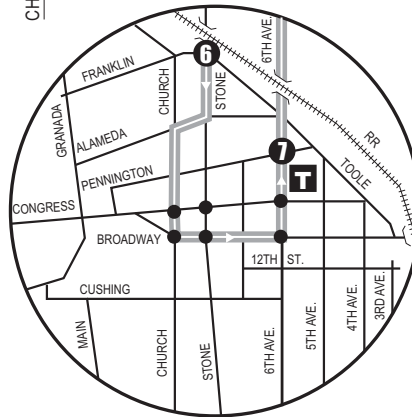

PM Downtown Detail
(Detalle del Centro PM)