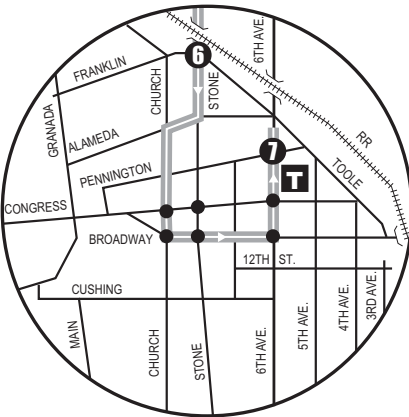

AM Downtown Detail
(Detalle del Centro AM)