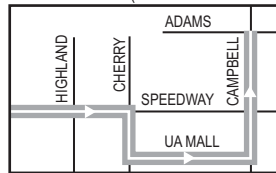

P Park & Ride Lots (Estacione y Viaje)
 North Pima Center—
 Ina/Thornydale
 Ina/Via Ponte

TL Sun Link Transfer Point
 (Puntos de Transbordo a Sun Link)
 ● Sun Link stops (paradas de Sun Link)

TS Sun Shuttle Transfer Points
 (Puntos de Transbordo a Sun Shuttle)
 Route 401 — Ina/Oracle
 Route 412 — Thornydale/Ina
 Lowe's Regency Plaza
 Route 421 — Ronstadt Transit Center

*Downtown (Centro)
 Ronstadt Transit Center
 Pima County Superior Court
 Banner - University
 Medical Center
 The University of Arizona
 Foothills Mall*

▲ The bus stops at Oldfather, Camino de la Cruz, & Meredith will not be serviced during I-10 construction detour/ *No habrá servicio a las paradas de autobús en Oldfather, Camino de la Cruz, y Meredith durante la construcción-desvío de I-10.*

▲ See page 2 for details (Vea detalles en la pagina 3)

AM Downtown Detail
 (Detalle del Centro AM)

PM Downtown Detail
 (Detalle del Centro PM)

UA Mall AM Detail (UA Mall Detalle de AM)

UA Mall PM Detail (UA Mall Detalle de PM)

Route 103X M-F/Southbound

Route 103X M-F/Northbound

	1	2	3	4	5	6	7	8	9	10	11	12	13	14	15	16	17	18	19	20	21	22	23	24	25	
	Ina at Thornydale	Ina at La Cholla	Oracle at Ina	Oracle at Orange Grove	UA Mall	Stone at Franklin	6th Ave. at Pennington	Stone at Franklin	6th Ave. at Pennington	UA Mall	Oracle at Orange Grove	Ina at Oracle	Ina at La Cholla	Thornydale at Ina												
AM TRIPS	605	612	618	621	*645	*656	*701	415	421	430	*454	*458	*504	*511												
	705	712	718	721	*745	*756	*801	515	521	530	*554	*558	*604	*611												