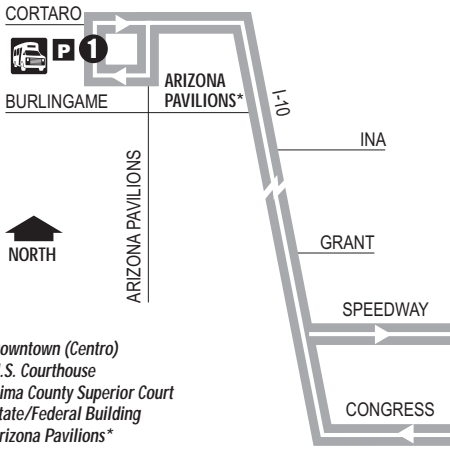

Route 104X

MARANA-DOWNTOWN EXPRESS

Downtown (Centro)
 U.S. Courthouse
 Pima County Superior Court
 State/Federal Building
 Arizona Pavilions*

* The bus stop and Park & Ride location at Arizona Pavilions is subject to change/
 * La parada de autobús y la ubicación de Park & Ride en Arizona Pavilions está sujeta a cambios.

- T** Ronstadt Transit Center (Centro de Tránsito)
 Connecting to/(Conexión a):
 Sun Tran — 1,2,3,4,6,7,8,10,12,16,18,19,21,22,23,25
 Sun Express — 102X AM, 103X, 105X, 107X, 109X, 110X
 Sun Shuttle — 421
- P** Park & Ride Lot (Estacione y Viaje)
 Arizona Pavilions—
 Cortaro/Arizona Pavilions Dr.
- Sun Link Transfer Point
 (Puntos de Transbordo a Sun Link)
 ● Sun Link stops (paradas de Sun Link)
- Sun Shuttle Transfer Points
 (Puntos de Transbordo a Sun Shuttle)
 Routes 411,413 — Arizona Pavilions
 Route 421 — Ronstadt Transit Center

AM Downtown Detail
 (Detalle del Centro AM)

PM Downtown Detail
 (Detalle del Centro PM)

Route 104X M-F / Southbound

Route 104X M-F / Northbound

	AZ Pavilions at Cortaro	Stone at Franklin	Congress at Church	Congress at Granada		Stone at Franklin	Congress at Church	AZ Pavilions at Cortaro	
AM TRIPS	640	*706	*709	*711		445	*450	*518	PM TRIPS
	710	*736	*739	*741		515	*520	*548	
	730	*756	*759	*801		545	550	*618	