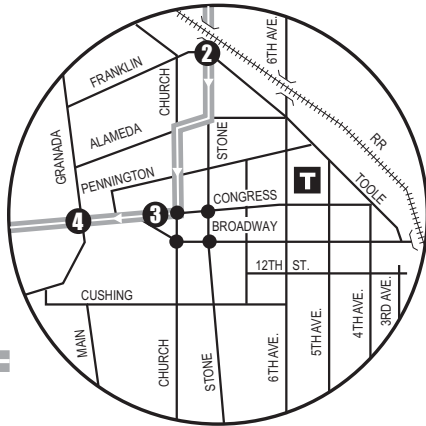

Route 104X

MARANA-DOWNTOWN EXPRESS

Downtown (Centro)
 U.S. Courthouse
 Pima County Superior Court
 State/Federal Building
 Arizona Pavilions*

* The bus stop and Park & Ride location at Arizona Pavilions is subject to change/
 * La parada de autobús y la ubicación de Park & Ride en Arizona Pavilions está sujeta a cambios.

- T** Ronstadt Transit Center (Centro de Tránsito)
 Connecting to/(Conexión a):
 Sun Tran — 1,2,3,4,6,7,8,10,12,16,18,19,21,22,23,25
 Sun Express — 102X AM, 103X, 105X, 107X, 109X, 110X
 Sun Shuttle — 421
- P** Park & Ride Lot (Estacione y Viaje)
 Arizona Pavilions—
 Cortaro/Arizona Pavilions Dr.
- Sun Link Transfer Point
 (Puntos de Transbordo a Sun Link)
 ● Sun Link stops (paradas de Sun Link)
- Sun Shuttle Transfer Points
 (Puntos de Transbordo a Sun Shuttle)
 Routes 411,413 — Arizona Pavilions
 Route 421 — Ronstadt Transit Center

AM Downtown Detail
 (Detalle del Centro AM)

PM Downtown Detail
 (Detalle del Centro PM)

Route 104X M-F / Southbound

Route 104X M-F / Northbound

	AZ Pavilions at Cortaro	Stone at Franklin	Congress at Church	Congress at Granada		Stone at Franklin	Congress at Church	AZ Pavilions at Cortaro	
AM TRIPS	640	*706	*709	*711		445	*450	*518	PM TRIPS
	710	*736	*739	*741		515	*520	*548	
	730	*756	*759	*801		545	550	*618	

* Estimated times - should not be used to coordinate transfers or boardings. Arrival times may vary depending on traffic or weather conditions. Buses will proceed on arrival to the next time point. This may be before the time indicated on our schedule. Express buses only serve stops with express bus stop signs.
 NOTE: for list of bus stops on this Express, please see suntran.com for a PDF schedule.