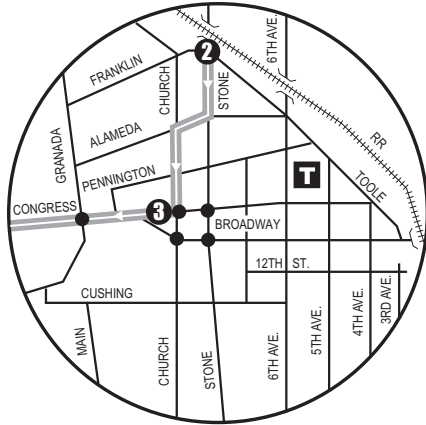

Route 104X

MARANA-DOWNTOWN EXPRESS

Downtown (Centro)
 U.S. Courthouse
 Pima County Superior Court
 State/Federal Building
 Arizona Pavilions*

* The bus stop and Park & Ride location at Arizona Pavilions is subject to change/
 * La parada de autobús y la ubicación de Park & Ride en Arizona Pavilions está sujeta a cambios.

- T** Ronstadt Transit Center (Centro de Tránsito)
 Connecting to/(Conexión a):
 Sun Tran — 1,2,3,4,6,7,8,10,12,16,18,19,21,22,23,25
 Sun Express — 102X AM, 103X, 105X, 107X, 109X, 110X
 Sun Shuttle — 421
- P** Park & Ride Lot (Estacione y Viaje)
 Arizona Pavilions—
 Cortaro/Arizona Pavilions Dr.
- Sun Link Transfer Point
 (Puntos de Transbordo a Sun Link)
 ● Sun Link stops (paradas de Sun Link)
- Sun Shuttle Transfer Points
 (Puntos de Transbordo a Sun Shuttle)
 Routes 411,413 — Arizona Pavilions
 Route 421 — Ronstadt Transit Center

AM Downtown Detail
 (Detalle del Centro AM)

PM Downtown Detail
 (Detalle del Centro PM)

Route 104X M-F / Southbound

Route 104X M-F / Northbound

	AZ Pavilions at Cortaro	Stone at Franklin	Congress at Church	Congress at Granada		Stone at Franklin	Congress at Church	AZ Pavilions at Cortaro	
AM TRIPS	640	*706	*709	*711		445	*450	*518	PM TRIPS
	710	*736	*739	*741		515	*520	*548	
	730	*756	*759	*801		545	550	*618	

* Estimated times - should not be used to coordinate transfers or boardings. Arrival times may vary depending on traffic or weather conditions. Buses will proceed on arrival to the next time point. This may be before the time indicated on our schedule. Express buses only serve stops with express bus stop signs.
 NOTE: for list of bus stops on this Express, please see suntran.com for a PDF schedule.