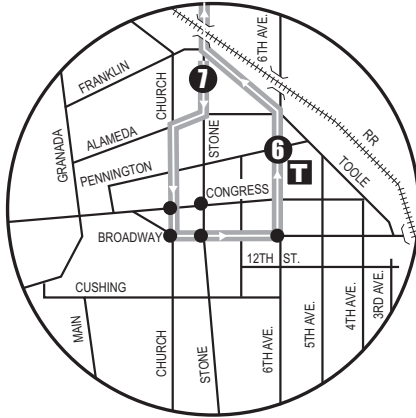

Route 105X

FOOTHILLS-DOWNTOWN EXPRESS

U.S. Courthouse
Downtown (Centro)
Ronstadt Transit Center
Tohono Tadaí Transit Center
Tucson Mall
Sunrise/Swan
La Paloma
Banner - University
Medical Center
The University of Arizona

See page 2 for details
(Vea detalles en la pagina 3)

See Downtown Details
(Vea el mapa detallado del Centro de La Ciudad)

AM Downtown Detail
(Detalle del Centro AM)

PM Downtown Detail
(Detalle del Centro PM)

- P** Park & Ride Lot (Estacione y Viaje)
Tucson Mall Parking,
south of Tohono Tadaí Transit
Center—Stone/Wetmore
- T** Ronstadt Transit Center (Centro de Tránsito)
Connecting to/(Conexión a):
Sun Tran — 1,2,3,4,6,7,8,10,12,16,18,19,21,22,23,25
Sun Express — 102X AM, 103X, 105X, 107X,
109X,110X
Sun Link streetcar
Sun Shuttle — 421
- T** Tohono Transit Center (Centro de Tránsito)
Connecting to/(Conexión a):
Sun Tran — 10,15,16,19,34,61
Sun Shuttle — 412
- Sun Link Transfer Point
(Puntos de Transbordo a Sun Link)
● Sun Link stops (paradas de Sun Link)

Route 105X M-F / AM Trips

Route 105X M-F / PM Trips

	1	2	3	4	5	6	7	8	9	10	11	12	13
AM TRIPS	Sunrise at Kolb	Swan at Sunrise	Swan at Camp Lowell	Swan at Grant	Speedway at Campbell	6th Ave. at Pennington	Stone at Franklin	6th Ave. at Pennington	Speedway at Campbell	Swan at Grant	Swan at Camp Lowell	Sunrise at Swan	Sunrise at Kolb
	614	622	*626	*629	*639	*650	440	446	457	*511	*514	*520	*532
	644	652	*656	*659	*709	*720	510	516	527	*541	*544	*550	*602
	714	722	*726	*729	*739	*750	540	546	557	*611	*614	*620	*632