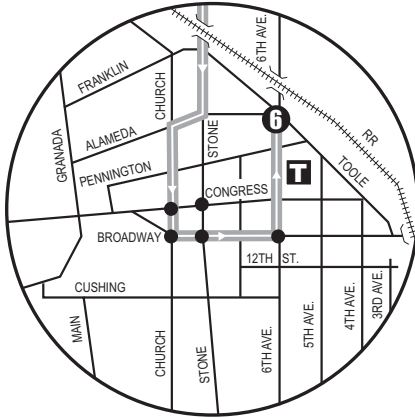

Route 105X

FOOTHILLS-DOWNTOWN EXPRESS

U.S. Courthouse
Downtown (Centro)
Ronstadt Transit Center
Tohono Tadaí Transit Center
Tucson Mall
Sunrise/Swan
La Paloma
Banner - University
Medical Center
The University of Arizona

See page 2 for details
(Vea detalles en la pagina 3)

See Downtown Details
(Vea el mapa detallado del Centro de La Ciudad)

AM Downtown Detail
(Detalle del Centro AM)

PM Downtown Detail
(Detalle del Centro PM)

- P** Park & Ride Lot (Estacione y Viaje)
Tucson Mall Parking,
south of Tohono Tadaí Transit
Center—Stone/Wetmore
- T** Ronstadt Transit Center (Centro de Tránsito)
Connecting to/(Conexión a):
Sun Tran — 1,2,3,4,6,7,8,10,12,16,18,19,21,22,23,25
Sun Express — 102X AM, 103X, 105X, 107X,
109X,110X
Sun Link streetcar
Sun Shuttle — 421
- T** Tohono Transit Center (Centro de Tránsito)
Connecting to/(Conexión a):
Sun Tran — 10,15,16,19,34,61
Sun Shuttle — 412
- Sun Link Transfer Point
(Puntos de Transbordo a Sun Link)
● Sun Link stops (paradas de Sun Link)

Route 105X M-F / AM Trips

Route 105X M-F / PM Trips

	1	2	3	4	5	6	7	8	9	10	11	12	13
AM TRIPS	Sunrise at Kolb	Swan at Sunrise	Swan at Camp Lowell	Swan at Grant	Speedway at Campbell	6th Ave. at Pennington	Stone at Franklin	6th Ave. at Pennington	Speedway at Campbell	Swan at Grant	Swan at Camp Lowell	Sunrise at Swan	Sunrise at Kolb
	614	622	*626	*629	*639	*650	440	446	457	*511	*514	*520	*532
	644	652	*656	*659	*709	*720	510	516	527	*541	*544	*550	*602
	714	722	*726	*729	*739	*750	540	546	557	*611	*614	*620	*632