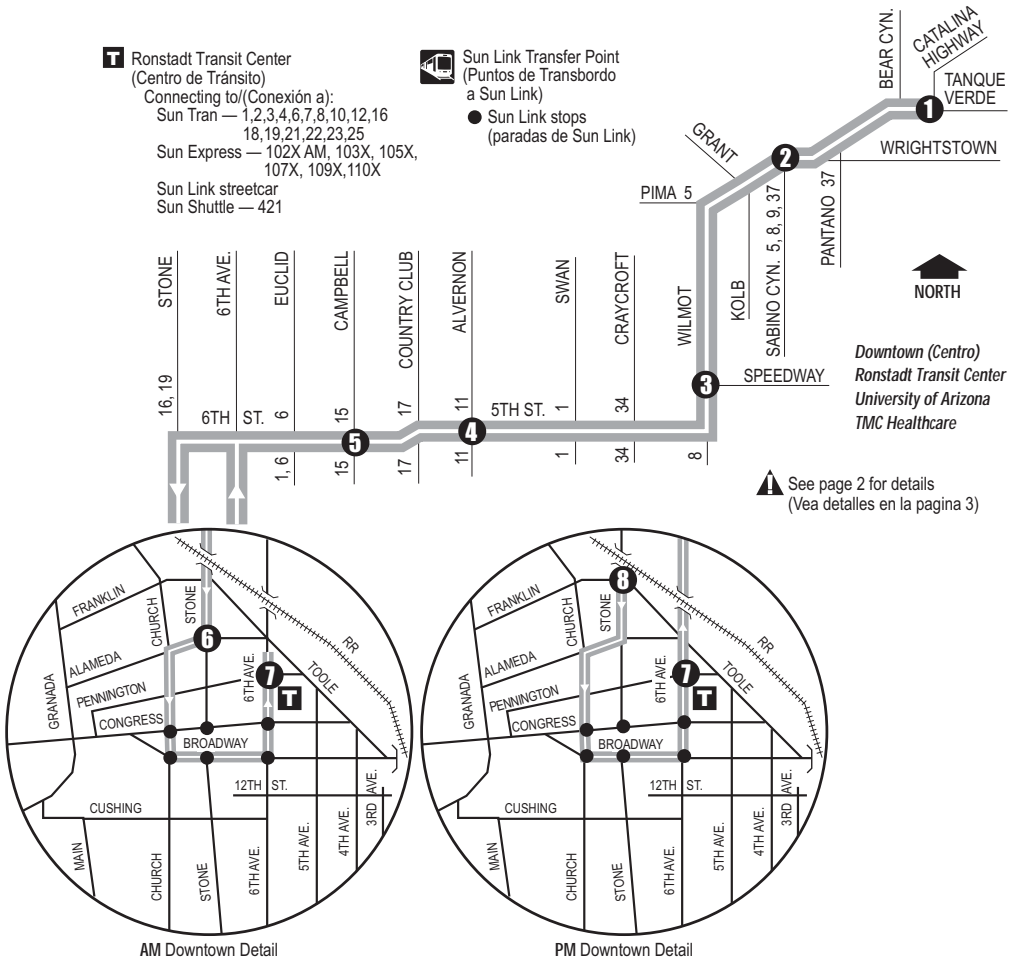

Route 109X

CATALINA HWY-DOWNTOWN EXPRESS

R Ronstadt Transit Center
(Centro de Tránsito)
Connecting to/ (Conexión a):
Sun Tran — 1, 2, 3, 4, 6, 7, 8, 10, 12, 16
18, 19, 21, 22, 23, 25
Sun Express — 102X AM, 103X, 105X,
107X, 109X, 110X
Sun Link streetcar
Sun Shuttle — 421

S Sun Link Transfer Point
(Puntos de Transbordo
a Sun Link)
● Sun Link stops
(paradas de Sun Link)

Downtown (Centro)
Ronstadt Transit Center
University of Arizona
TMC Healthcare

See page 2 for details
(Vea detalles en la pagina 3)

Route 109X M-F / Westbound **A** Route 109X M-F / Eastbound

	1	2	3	4	5	6	7		8	7	6	5	4	3	2	1
	Catalina Hwy. at Tanque Verde	Tanque Verde at Sabino Cyn.	Wilmot at Speedway	5th Street at Alvernon	6th Street at Campbell	Stone at Alameda	6th Ave. at Pennington		Stone at Franklin	6th Ave. at Pennington	6th Street at Campbell	5th Street at Alvernon	Wilmot at Speedway	Tanque Verde at Sabino Cyn.	Catalina Hwy. at Tanque Verde	
AM TRIPS	605	613	619	631	638	*644	*650		410	416	425	432	444	*450	*459	
	635	643	649	701	708	*714	*720		440	446	455	502	514	*520	*529	
	705	713	719	731	738	*744	*750		510	516	525	532	544	*550	*559	
															PM TRIPS	

* Estimated times - should not be used to coordinate transfers or boardings. Arrival times may vary depending on traffic or weather conditions. Buses will proceed on arrival to the next time point. This may be before the time indicated on our schedule. Express buses only serve stops with express bus stop signs.
NOTE: for list of bus stops on this Express, please see suntran.com for a PDF schedule.