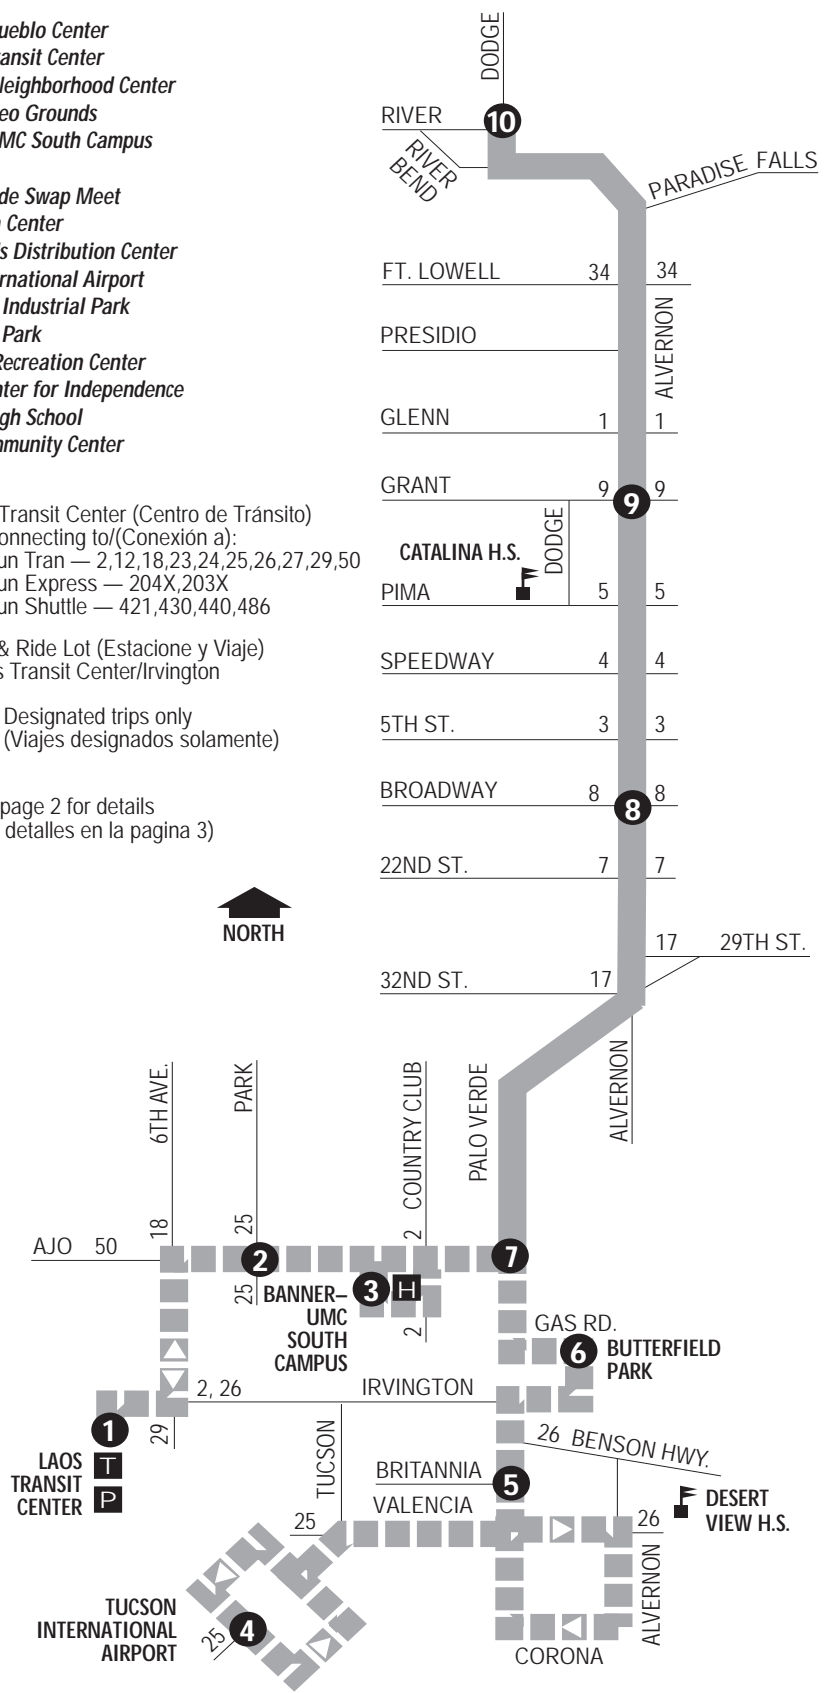

Route  
**11**

**ALVERNON**

- DES at El Pueblo Center*
- Roy Laos Transit Center*
- El Pueblo Neighborhood Center*
- Tucson Rodeo Grounds*
- Banner - UMC South Campus*
- MVD*
- Tanque Verde Swap Meet*
- La Frontera Center*
- HomeGoods Distribution Center*
- Tucson International Airport*
- Palo Verde Industrial Park*
- Butterfield Park*
- Randolph Recreation Center*
- DIRECT Center for Independence*
- Catalina High School*
- Jewish Community Center*

**T** Laos Transit Center (Centro de Tránsito)  
 Connecting to/(Conexión a):  
 Sun Tran — 2, 12, 18, 23, 24, 25, 26, 27, 29, 50  
 Sun Express — 204X, 203X  
 Sun Shuttle — 421, 430, 440, 486

**P** Park & Ride Lot (Estacione y Viaje)  
 Laos Transit Center/Irvington

# Route 11 M-F / Northbound

## Route 11 SAT / Northbound