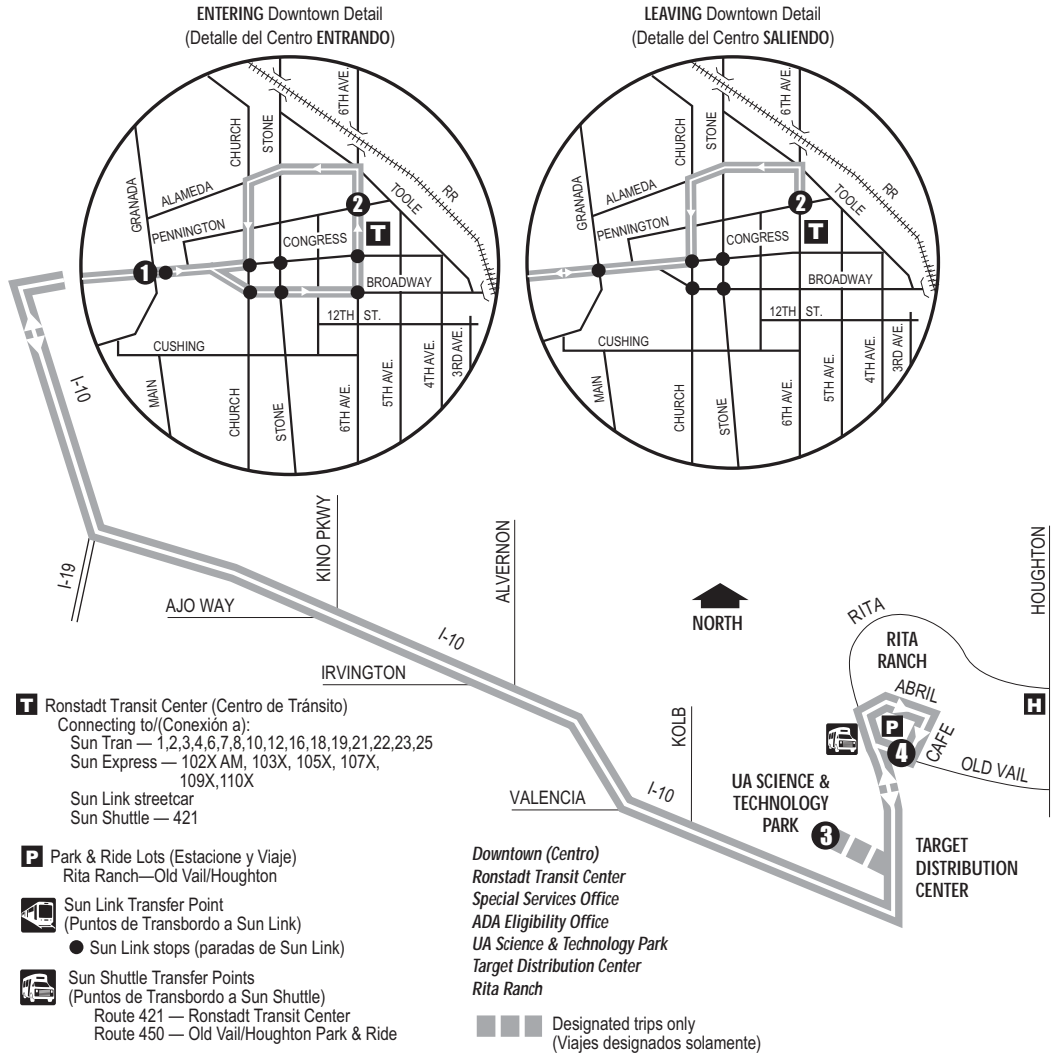

Route 110X

RITA RANCH-DOWNTOWN EXPRESS

Route 110X M-F / Southbound

Route 110X M-F / Northbound

6th Ave. at Pennington	UA Science & Tech Park	Old Vail Park & Ride	Old Vail Park & Ride	UA Science & Tech Park	6th Ave. at Pennington	Congress at Granada
550	*615	*619	622	—	*650	*655
650	*715	*719	722	—	*750	—
750	*815	*819	822	—	*850	*855
440	—	*510	510	*514	*540	—
510	—	*540	540	*544	*610	*615
540	—	*610	610	*614	*640	*645

* Estimated times - should not be used to coordinate transfers or boardings. Arrival times may vary depending on traffic or weather conditions. Buses will proceed on arrival to the next time point. This may be before the time indicated on our schedule. Express buses only serve stops with express bus stop signs.
 NOTE: for list of bus stops on this Express, please see suntran.com for a PDF schedule.