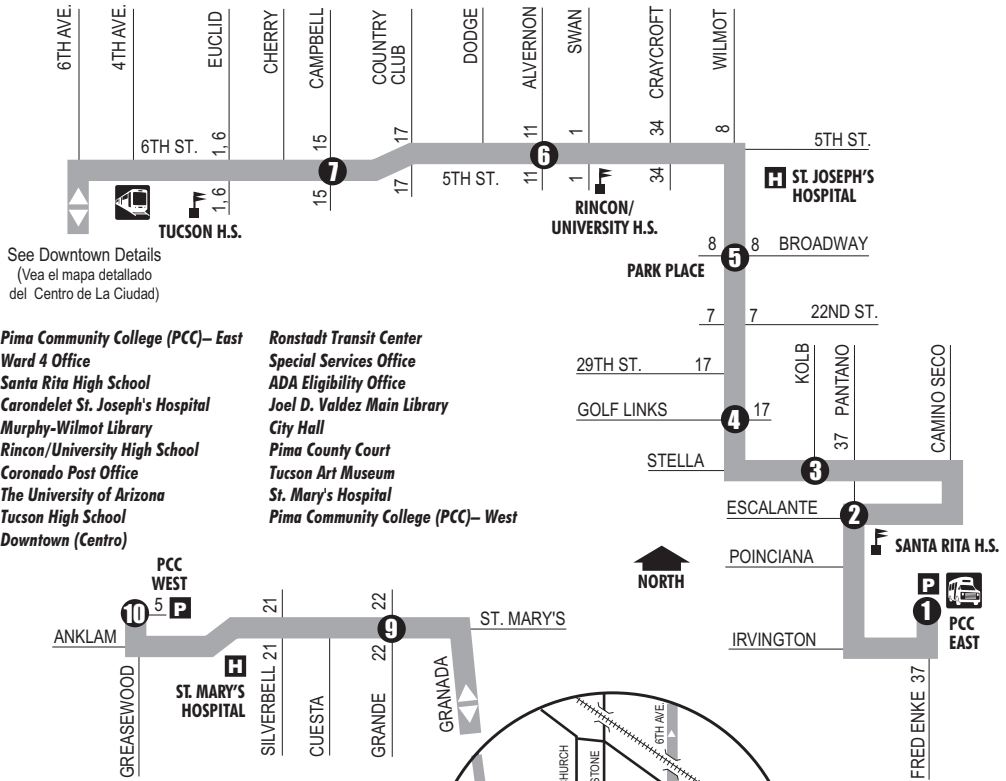

**Route 3**  
**6TH ST./WILMOT**

See Downtown Details  
(Vea el mapa detallado del Centro de La Ciudad)

- Pima Community College (PCC)– East**
  - Ward 4 Office**
  - Santa Rita High School**
  - Carondelet St. Joseph's Hospital**
  - Murphy-Wilmot Library**
  - Rincon/University High School**
  - Coronado Post Office**
  - The University of Arizona**
  - Tucson High School**
  - Downtown (Centro)**
- Ronstadt Transit Center**
  - Special Services Office**
  - ADA Eligibility Office**
  - Joel D. Valdez Main Library**
  - City Hall**
  - Pima County Court**
  - Tucson Art Museum**
  - St. Mary's Hospital**
  - Pima Community College (PCC)– West**

- P** Park & Ride Lots (Estacione y Viaje)  
Pima College West  
Pima College East
- T** Ronstadt Transit Center (Centro de Tránsito)  
Connecting to/(Conexión a):  
Sun Tran — 1,2,4,6,7,8,10,12,16,18,19,21,22,23,25  
Sun Express — 102X AM, 103X, 105X, 107X, 109X, 110X  
Sun Link streetcar  
Sun Shuttle — 421
- Sun Link Transfer Point  
(Puntos de Transbordo a Sun Link)  
— 4th Ave./6th St.  
● Sun Link stops (paradas de Sun Link)
- Sun Shuttle Transfer Points  
(Puntos de Transbordo a Sun Shuttle)  
Route 421 — Ronstadt Transit Center  
Route 450 — PCC East
- ▲ Eastbound Route 3 does not service Church/Pennington NW
- ▲ See page 2 for details  
(Vea detalles en la pagina 3)

Downtown Detail  
**Eastbound**  
(Detalle del Centro  
Hacia el Este)

Downtown Detail  
**Westbound**  
(Detalle del Centro  
Hacia el Oeste)