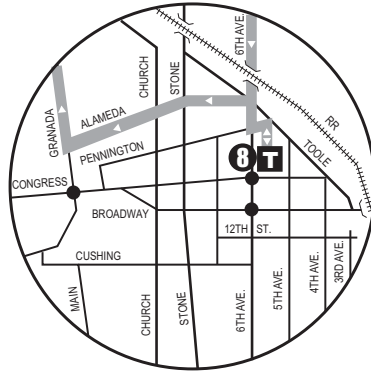

**Route 3**  
**6TH ST./WILMOT**

See Downtown Details  
(Vea el mapa detallado del Centro de La Ciudad)

- Pima Community College (PCC)– East**
  - Ward 4 Office**
  - Santa Rita High School**
  - Carondelet St. Joseph's Hospital**
  - Murphy-Wilmot Library**
  - Rincon/University High School**
  - Coronado Post Office**
  - The University of Arizona**
  - Tucson High School**
  - Downtown (Centro)**
- Ronstadt Transit Center**
  - Special Services Office**
  - ADA Eligibility Office**
  - Joel D. Valdez Main Library**
  - City Hall**
  - Pima County Court**
  - Tucson Art Museum**
  - St. Mary's Hospital**
  - Pima Community College (PCC)– West**

- P** Park & Ride Lots (Estacione y Viaje)  
Pima College West  
Pima College East
- T** Ronstadt Transit Center (Centro de Tránsito)  
Connecting to/(Conexión a):  
Sun Tran — 1,2,4,6,7,8,10,12,16,18,19,21,22,23,25  
Sun Express — 102X AM, 103X, 105X, 107X, 109X, 110X  
Sun Link streetcar  
Sun Shuttle — 421
- Sun Link Transfer Point  
(Puntos de Transbordo a Sun Link)  
— 4th Ave./6th St.  
● Sun Link stops (paradas de Sun Link)
- Sun Shuttle Transfer Points  
(Puntos de Transbordo a Sun Shuttle)  
Route 421 — Ronstadt Transit Center  
Route 450 — PCC East
- ▲ Eastbound Route 3 does not service Church/Pennington NW
- ▲ See page 2 for details  
(Vea detalles en la pagina 3)

Downtown Detail  
**Eastbound**  
(Detalle del Centro  
Hacia el Este)

Downtown Detail  
**Westbound**  
(Detalle del Centro  
Hacia el Oeste)