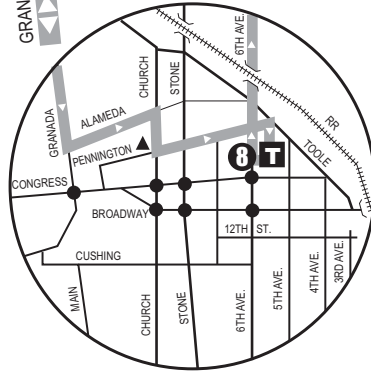

**Route 3**  
**6TH ST./WILMOT**

See Downtown Details  
(Vea el mapa detallado del Centro de La Ciudad)

- Pima Community College (PCC)– East**
  - Ward 4 Office**
  - Santa Rita High School**
  - Carondelet St. Joseph's Hospital**
  - Murphy-Wilmot Library**
  - Rincon/University High School**
  - Coronado Post Office**
  - The University of Arizona**
  - Tucson High School**
  - Downtown (Centro)**
- Ronstadt Transit Center**
  - Special Services Office**
  - ADA Eligibility Office**
  - Joel D. Valdez Main Library**
  - City Hall**
  - Pima County Court**
  - Tucson Art Museum**
  - St. Mary's Hospital**
  - Pima Community College (PCC)– West**

- P** Park & Ride Lots (Estacione y Viaje)  
Pima College West  
Pima College East
- T** Ronstadt Transit Center (Centro de Tránsito)  
Connecting to/(Conexión a):  
Sun Tran — 1,2,4,6,7,8,10,12,16,18,19,21,22,23,25  
Sun Express — 102X AM, 103X, 105X, 107X, 109X, 110X  
Sun Link streetcar  
Sun Shuttle — 421
- Sun Link Transfer Point  
(Puntos de Transbordo a Sun Link)  
— 4th Ave./6th St.  
● Sun Link stops (paradas de Sun Link)
- Sun Shuttle Transfer Points  
(Puntos de Transbordo a Sun Shuttle)  
Route 421 — Ronstadt Transit Center  
Route 450 — PCC East
- ▲ Eastbound Route 3 does not service Church/Pennington NW
- ▲ See page 2 for details  
(Vea detalles en la pagina 3)

Downtown Detail  
**Eastbound**  
(Detalle del Centro  
Hacia el Este)

Downtown Detail  
**Westbound**  
(Detalle del Centro  
Hacia el Oeste)