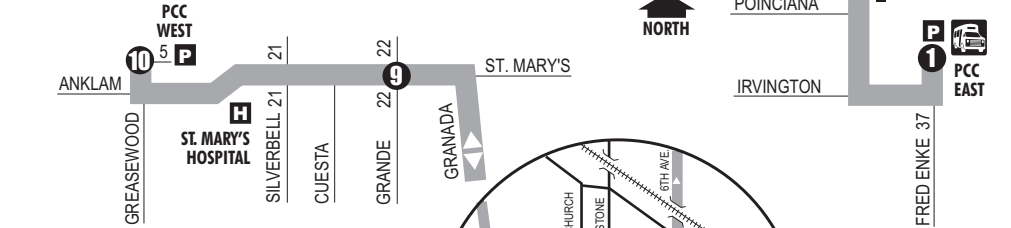

**Route 3**  
**6TH ST./WILMOT**

See Downtown Details  
(Vea el mapa detallado del Centro de La Ciudad)

- Pima Community College (PCC)– East**
  - Ward 4 Office**
  - Santa Rita High School**
  - Carondelet St. Joseph's Hospital**
  - Murphy-Wilmot Library**
  - Rincon/University High School**
  - Coronado Post Office**
  - The University of Arizona**
  - Tucson High School**
  - Downtown (Centro)**
- Ronstadt Transit Center**
  - Special Services Office**
  - ADA Eligibility Office**
  - Joel D. Valdez Main Library**
  - City Hall**
  - Pima County Court**
  - Tucson Art Museum**
  - St. Mary's Hospital**
  - Pima Community College (PCC)– West**

- P** Park & Ride Lots (Estacione y Viaje)  
Pima College West  
Pima College East
- T** Ronstadt Transit Center (Centro de Tránsito)  
Connecting to/(Conexión a):  
Sun Tran — 1,2,4,6,7,8,10,12,16,18,19,21,22,23,25  
Sun Express — 102X AM, 103X, 105X, 107X, 109X, 110X  
Sun Link streetcar  
Sun Shuttle — 421
- Sun Link Transfer Point  
(Puntos de Transbordo a Sun Link)  
— 4th Ave./6th St.  
● Sun Link stops (paradas de Sun Link)
- Sun Shuttle Transfer Points  
(Puntos de Transbordo a Sun Shuttle)  
Route 421 — Ronstadt Transit Center  
Route 450 — PCC East
- ▲ Eastbound Route 3 does not service Church/Pennington NW
- ▲ See page 2 for details  
(Vea detalles en la pagina 3)

Downtown Detail  
**Eastbound**  
(Detalle del Centro  
Hacia el Este)

Downtown Detail  
**Westbound**  
(Detalle del Centro  
Hacia el Oeste)