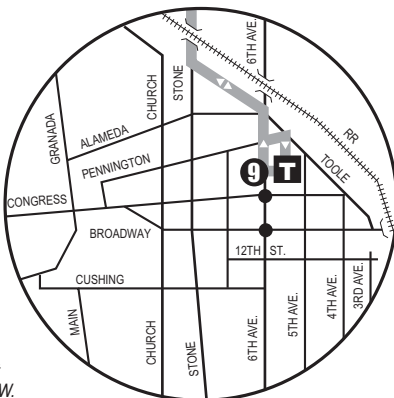

Route  
**4**

SPEEDWAY

See Downtown Details  
(Vea el mapa detallado del  
Centro de La Ciudad)

- Downtown (Centro)**
- Ronstadt Transit Center**
- The University of Arizona**
- Banner-University Medical Center**
- Sun Station Post Office**
- Himmel Park**
- Himmel Park Library**
- DIRECT Center for Independence**
- Palo Verde High School**

▲ Eastbound Route 4 does not  
service Speedway/Plumer SW.  
Westbound Route 4 does not  
service Speedway/6th NE.

▲ See page 2 for details  
(Vea detalles en la pagina 3)

Downtown Detail  
(Detalle del Centro)

- P** Park & Ride Lots (Estacione y Viaje)  
1st St./Treat  
Sun Tran Park & Ride Lot Golf Links/Kolb  
Sun Tran Park & Ride Lot Speedway/Harrison  
Sun Tran Park & Ride Lot Houghton/Broadway
- T** Ronstadt Transit Center (Centro de Tránsito)  
Connecting to/(Conexión a):  
Sun Tran — 1,2,3,6,7,8,10,12,16,18,19,21,22,23,25  
Sun Express — 102X AM, 103X, 105X, 107X,  
109X,110X  
Sun Link streetcar  
Sun Shuttle — 421
- Sun Shuttle Transfer Points  
(Puntos de Transbordo a Sun Shuttle)  
Route 421 — Ronstadt Transit Center  
Route 450 — Golf Links/Kolb Park & Ride
- Sun Link Transfer Point  
(Puntos de Transbordo a Sun Link)  
● Sun Link stops (paradas de Sun Link)
- ■ ■ Designated trips only  
(Viajes designados solamente)