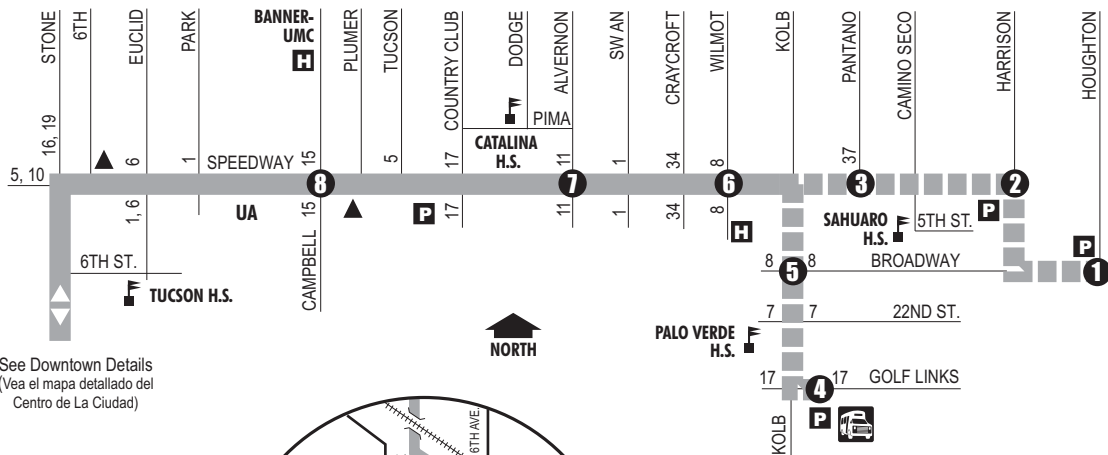

Route  
**4**

SPEEDWAY

See Downtown Details  
(Vea el mapa detallado del  
Centro de La Ciudad)

- Downtown (Centro)**
- Ronstadt Transit Center**
- The University of Arizona**
- Banner-University Medical Center**
- Sun Station Post Office**
- Himmel Park**
- Himmel Park Library**
- DIRECT Center for Independence**
- Palo Verde High School**

▲ Eastbound Route 4 does not  
service Speedway/Plumer SW.  
Westbound Route 4 does not  
service Speedway/6th NE.

▲ See page 2 for details  
(Vea detalles en la pagina 3)

Downtown Detail  
(Detalle del Centro)

- P** Park & Ride Lots (Estacione y Viaje)  
1st St./Treat  
Sun Tran Park & Ride Lot Golf Links/Kolb  
Sun Tran Park & Ride Lot Speedway/Harrison  
Sun Tran Park & Ride Lot Houghton/Broadway
- T** Ronstadt Transit Center (Centro de Tránsito)  
Connecting to/(Conexión a):  
Sun Tran — 1,2,3,6,7,8,10,12,16,18,19,21,22,23,25  
Sun Express — 102X AM, 103X, 105X, 107X,  
109X,110X  
Sun Link streetcar  
Sun Shuttle — 421
- Sun Shuttle Transfer Points  
(Puntos de Transbordo a Sun Shuttle)  
Route 421 — Ronstadt Transit Center  
Route 450 — Golf Links/Kolb Park & Ride
- Sun Link Transfer Point  
(Puntos de Transbordo a Sun Link)  
● Sun Link stops (paradas de Sun Link)
- ■ ■ Designated trips only  
(Viajes designados solamente)