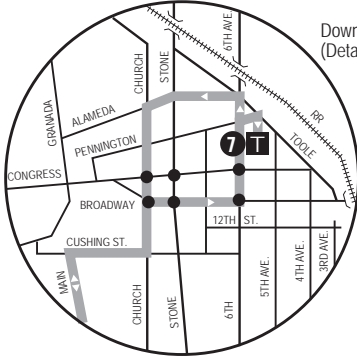

**Route 7**

**22ND ST.**

See Downtown Details  
(Vea el mapa detallado del Centro de La Ciudad)

Downtown Detail  
(Detalle del Centro)

- MVD**  
 Rincon Station Post Office  
 Palo Verde High School  
 Eckstrom-Columbus Library  
 Reid Park Zoo/Hi Corbett Field  
 Downtown (Centro)  
 Tucson Convention Center  
 Ronstadt Transit Center  
 Joel D. Valdez Main Library  
 Special Services Office  
 ADA Eligibility Office  
 Pima County Superior Court