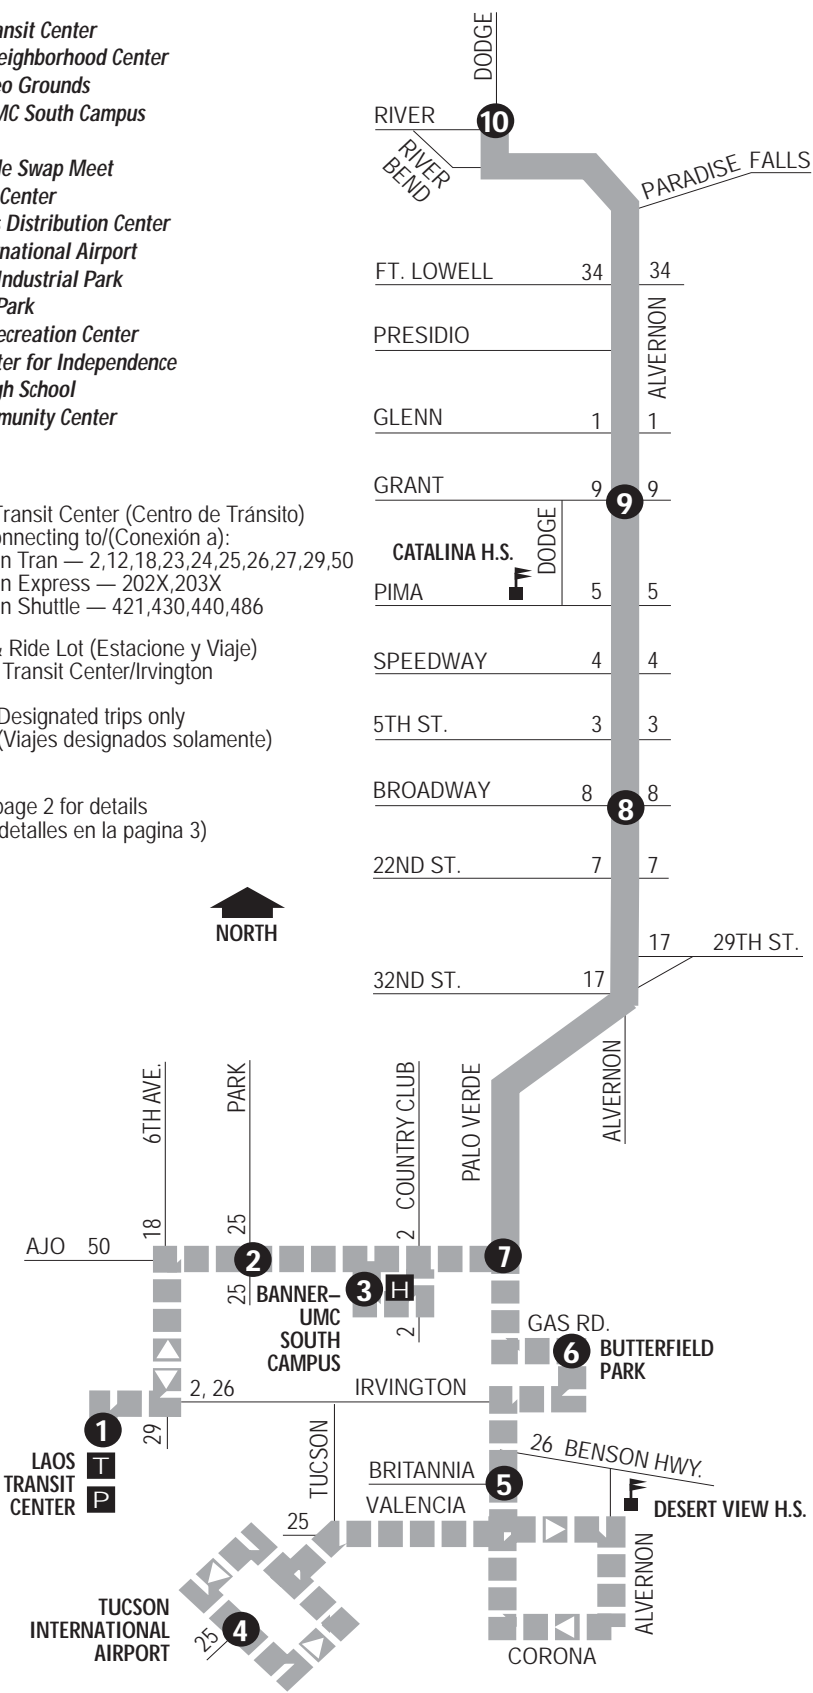

Route 11

ALVERNON

- Roy Laos Transit Center
- El Pueblo Neighborhood Center
- Tucson Rodeo Grounds
- Banner - UMC South Campus
- MVD
- Tanque Verde Swap Meet
- La Frontera Center
- HomeGoods Distribution Center
- Tucson International Airport
- Palo Verde Industrial Park
- Butterfield Park
- Randolph Recreation Center
- DIRECT Center for Independence
- Catalina High School
- Jewish Community Center

T Laos Transit Center (Centro de Tránsito)
Connecting to/(Conexión a):
Sun Tran — 2, 12, 18, 23, 24, 25, 26, 27, 29, 50
Sun Express — 202X, 203X
Sun Shuttle — 421, 430, 440, 486

P Park & Ride Lot (Estacione y Viaje)
Laos Transit Center/Irvington

■ ■ ■ Designated trips only
(Viajes designados solamente)

! See page 2 for details
(Vea detalles en la pagina 3)