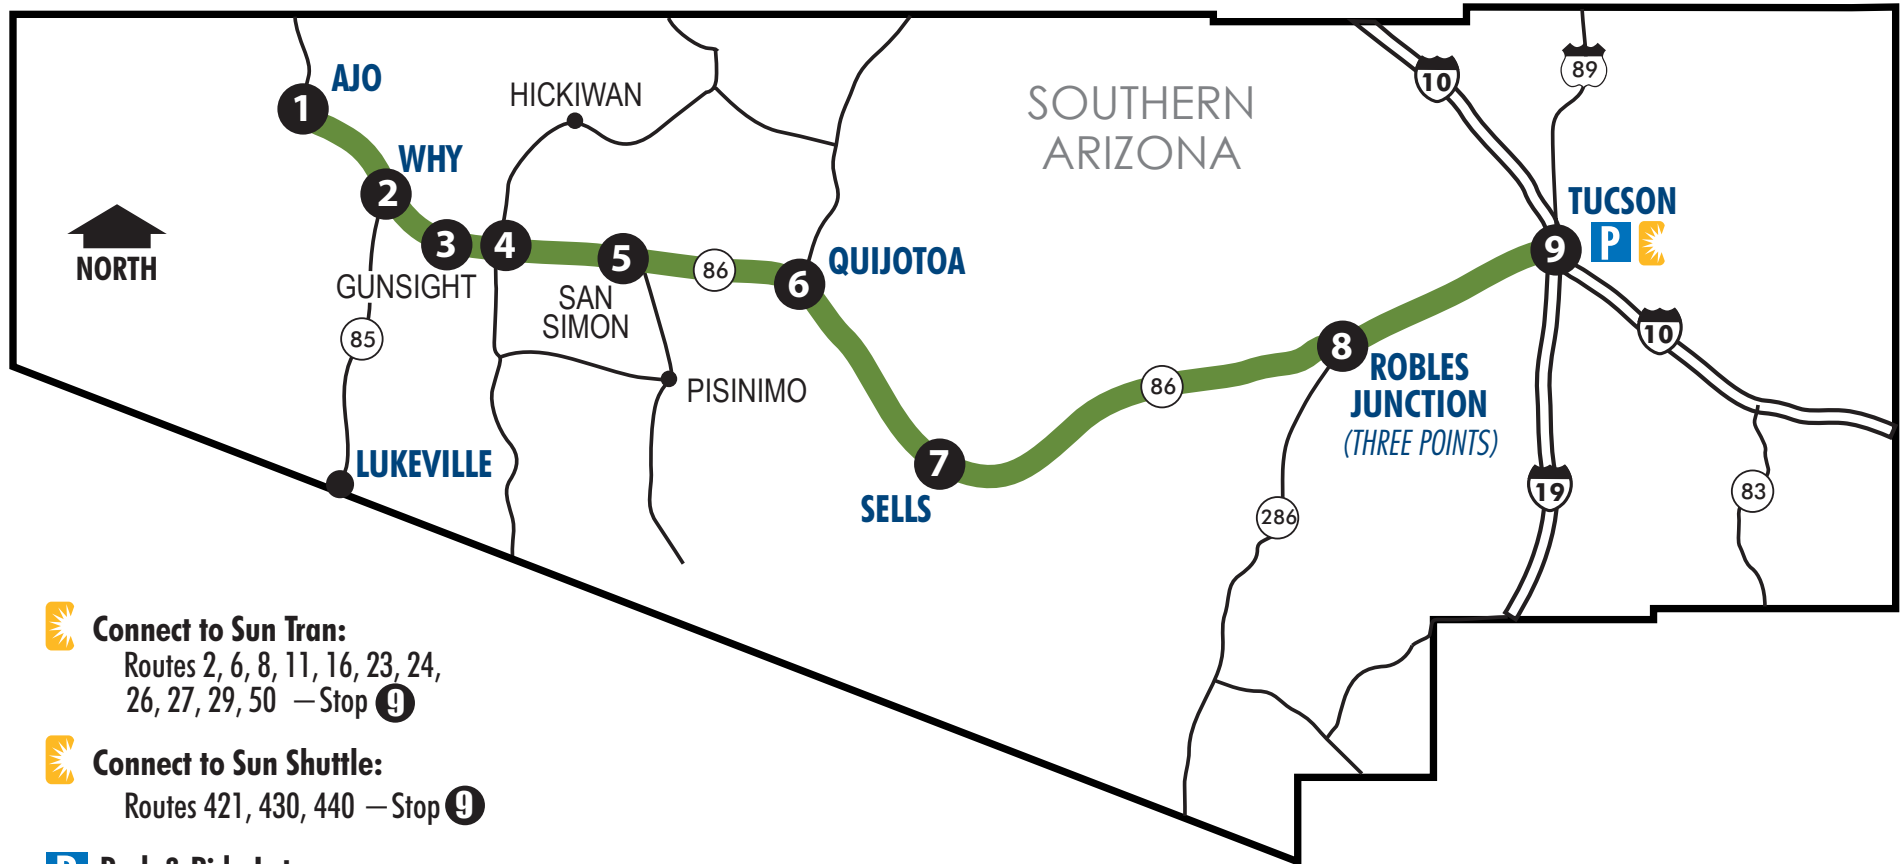

Route 486 • Ajo – Tucson

 **Connect to Sun Tran:**
Routes 2, 6, 8, 11, 16, 23, 24,
26, 27, 29, 50 — Stop 9

 **Connect to Sun Shuttle:**
Routes 421, 430, 440 — Stop 9

 **Park & Ride Lot**
Laos Transit Center/Irvington