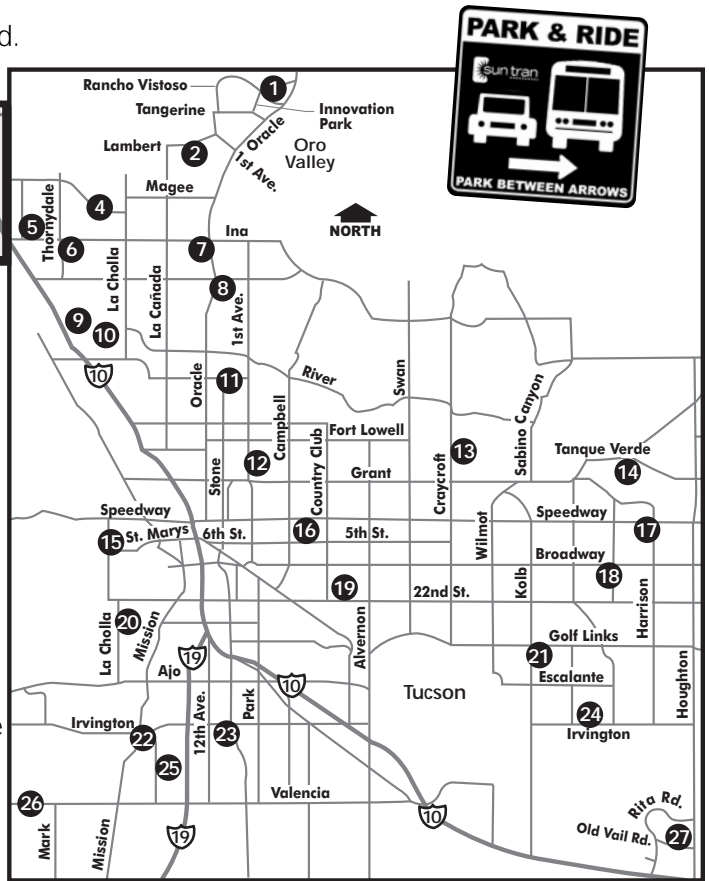

### 15 PCC West Campus

Greasewood & Anklam, NW lot  
Routes 3 & 5

### 17 Speedway & Harrison

Sun Tran lot at SW corner  
Routes 4, 8 & 201X

### 18 Safeway Center

8749 E. Broadway at Camino Seco  
Routes 8 & 108X

### 19 Reid Park

22nd St. & Randolph Way  
Route 7