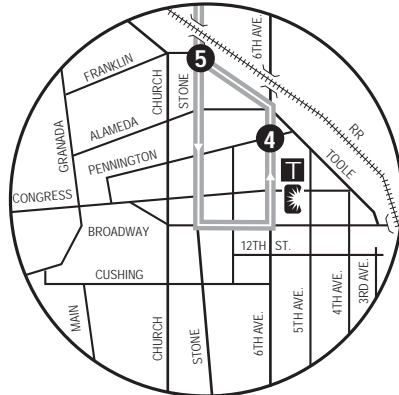

**Route 107X**

**ORO VALLEY-DOWNTOWN EXPRESS**

See Downtown Details  
(Vea el mapa detallado del Centro de La Ciudad)

**Downtown (Centro)**  
Ronstadt Transit Center  
U.S. Courthouse  
Oro Valley

**P** Park & Ride Lots (Estacione y Viaje)  
Rancho Vistoso Park & Ride  
Riverfront Park & Ride—Lambert/Riverfront Park

**T** Ronstadt Transit Center (Centro de Tránsito)  
Connecting to/(Conexión a):  
Sun Tran — 1,2,3,4,6,7,8,9,10,16,19,21,22,23  
Sun Express — 101X-110X  
Sun Shuttle — 421  
Cat Tran — USA Route

**S** Sun Shuttle Transfer Points  
(Puntos de Transbordo a Sun Shuttle)  
Route 401 — Rancho Vistoso Park & Ride,  
Oracle/Ina  
Route 402 — Rancho Vistoso Park & Ride,  
Lambert/Riverfront Park  
Route 421 — Ronstadt Transit Center

**!** See page 2 for details  
(Vea detalles en la pagina 3)

Downtown Detail  
(Detalle del Centro)

**Route 107X M-F / Southbound**

**Route 107X M-F / Northbound**

	<b>1</b>	<b>2</b>	<b>3</b>	<b>4</b>		<b>5</b>	<b>4</b>	<b>3</b>	<b>2</b>	<b>1</b>	
	Rancho Vistoso Park & Ride <b>P</b>	Lambert at Riverfront Park <b>P</b>	Magee at La Cañada	6th Ave. at Pennington		Stone at Franklin	6th Ave. at Pennington	La Cañada at Magee	Lambert at Riverfront Park <b>P</b>	Rancho Vistoso Park & Ride <b>P</b>	
<b>AM TRIPS</b>	557	609	617	*645		440	445	*512	*520	*532	<b>PM TRIPS</b>
	627	639	647	*715		510	515	*542	*550	*602	
	657	709	717	*745		540	545	*612	*620	*632	

\* Estimated times - should not be used to coordinate transfers or boardings. Arrival times may vary depending on traffic or weather conditions. Buses will proceed on arrival to the next time point. This may be before the time indicated on our schedule. Route 107X buses do not serve all express bus stops along the route.