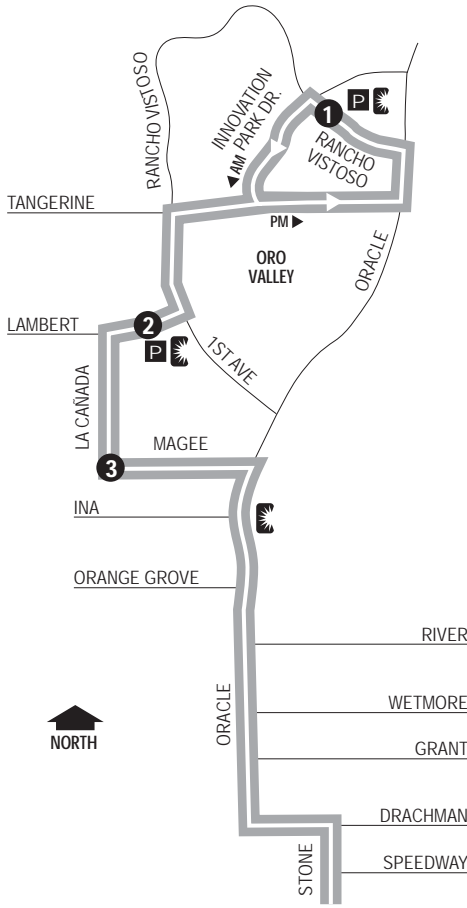

**Route 107X**

**ORO VALLEY-DOWNTOWN EXPRESS**

See Downtown Details  
(Vea el mapa detallado del Centro de La Ciudad)

**Downtown (Centro)**  
Ronstadt Transit Center  
U.S. Courthouse  
Oro Valley

**P** Park & Ride Lots (Estacione y Viaje)  
Rancho Vistoso Park & Ride  
Riverfront Park & Ride—Lambert/Riverfront Park

**T** Ronstadt Transit Center (Centro de Tránsito)  
Connecting to/(Conexión a):  
Sun Tran — 1,2,3,4,6,7,8,9,10,16,19,21,22,23  
Sun Express — 101X-110X  
Sun Shuttle — 421  
Cat Tran — USA Route

**S** Sun Shuttle Transfer Points  
(Puntos de Transbordo a Sun Shuttle)  
Route 401 — Rancho Vistoso Park & Ride,  
Oracle/Ina  
Route 402 — Rancho Vistoso Park & Ride,  
Lambert/Riverfront Park  
Route 421 — Ronstadt Transit Center

**!** See page 2 for details  
(Vea detalles en la pagina 3)

Downtown Detail  
(Detalle del Centro)

**Route 107X M-F / Southbound**

**Route 107X M-F / Northbound**

	<b>1</b>	<b>2</b>	<b>3</b>	<b>4</b>		<b>5</b>	<b>4</b>	<b>3</b>	<b>2</b>	<b>1</b>	
	Rancho Vistoso Park & Ride <b>P</b>	Lambert at Riverfront Park <b>P</b>	Magee at La Cañada	6th Ave. at Pennington		Stone at Franklin	6th Ave. at Pennington	La Cañada at Magee	Lambert at Riverfront Park <b>P</b>	Rancho Vistoso Park & Ride <b>P</b>	
<b>AM TRIPS</b>	557	609	617	*645		440	445	*512	*520	*532	<b>PM TRIPS</b>
	627	639	647	*715		510	515	*542	*550	*602	
	657	709	717	*745		540	545	*612	*620	*632	

\* Estimated times - should not be used to coordinate transfers or boardings. Arrival times may vary depending on traffic or weather conditions. Buses will proceed on arrival to the next time point. This may be before the time indicated on our schedule. Route 107X buses do not serve all express bus stops along the route.