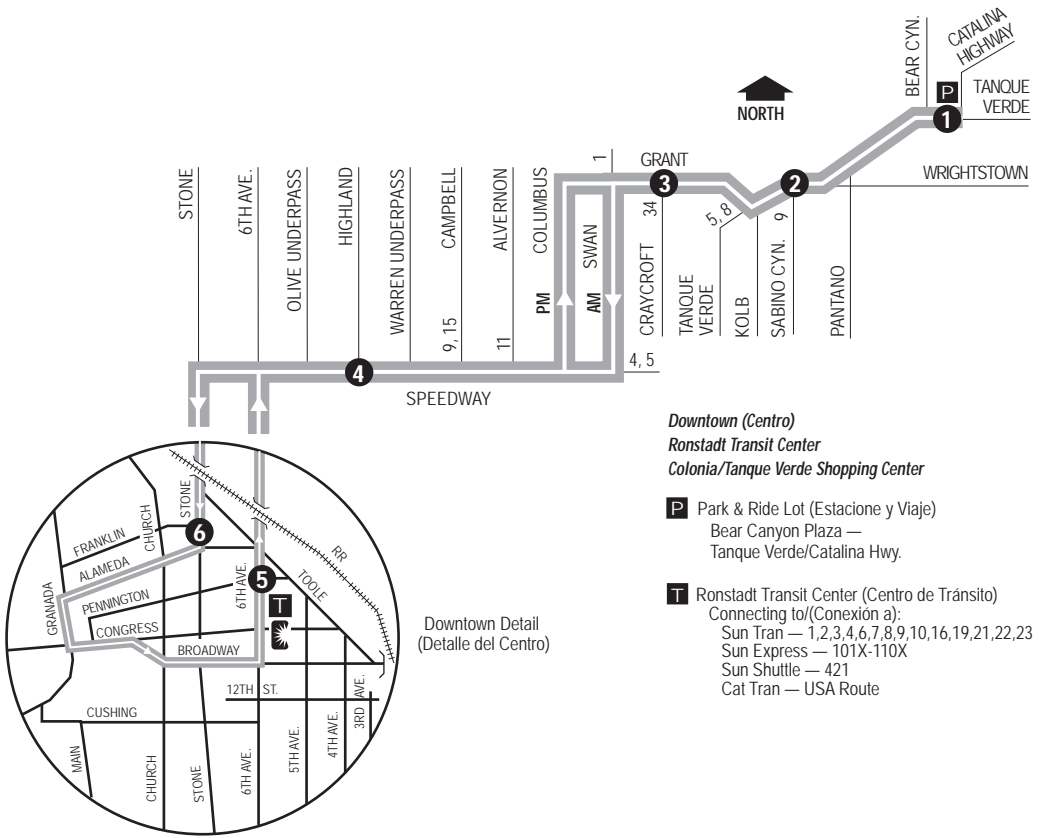

Route 109X

CATALINA HWY-DOWNTOWN EXPRESS

Downtown (Centro)
Ronstadt Transit Center
Colonia/Tanque Verde Shopping Center

P Park & Ride Lot (Estacione y Viaje)
 Bear Canyon Plaza —
 Tanque Verde/Catalina Hwy.

T Ronstadt Transit Center (Centro de Tránsito)
 Connecting to/(Conexión a):
 Sun Tran — 1,2,3,4,6,7,8,9,10,16,19,21,22,23
 Sun Express — 101X-110X
 Sun Shuttle — 421
 Cat Tran — USA Route

Downtown Detail
 (Detalle del Centro)

Route 109X M-F / Westbound

Route 109X M-F / Eastbound

	Catalina Hwy. at Tanque Verde P	Tanque Verde at Sabino Cyn.	Grant at Craycroft	Speedway at Highland	6th Ave. at Pennington	To Route	Stone at Franklin	6th Ave. at Pennington	Speedway at Highland	Grant at Craycroft	Tanque Verde at Sabino Cyn.	Catalina Hwy. at Tanque Verde P
AM TRIPS	638	645	651	*705	*720	—	440	451	501	*520	*529	*537
	653	700	706	*722	*740	110X	510	523	532	*554	*603	*612
												PM TRIPS