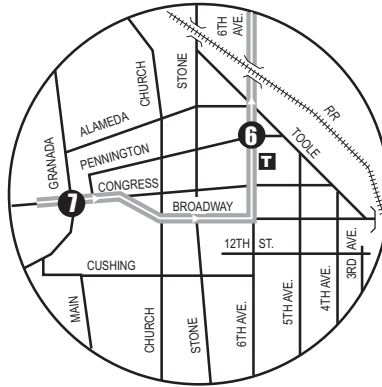

# Route 106

## SWAN EXPRESS

See Downtown Details  
(Vea el mapa detallado del Centro de La Ciudad)

**Downtown (Centro)**  
Ronstadt Transit Center  
U.S. Courthouse  
The University of Arizona  
University Medical Center

### Route 106 M-F / Southbound

### Route 106 M-F / Northbound

Sunrise at Swan	Swan at Camp Lowell	Swan at Grant	Speedway at Campbell	Congress at 6th Ave.	Congress at Granada	Congress at U.S. Courthouse	6th Ave. at Pennington	Speedway at Campbell	Swan at Grant	Swan at Camp Lowell	Sunrise at Swan	To Route		
1	2	3	4	5	7	7	6	4	3	2	1	105		
AM TRIPS	707	714	717	*729	*742	*745	510	517	*530	*544	*548	*554	105	PM TRIPS