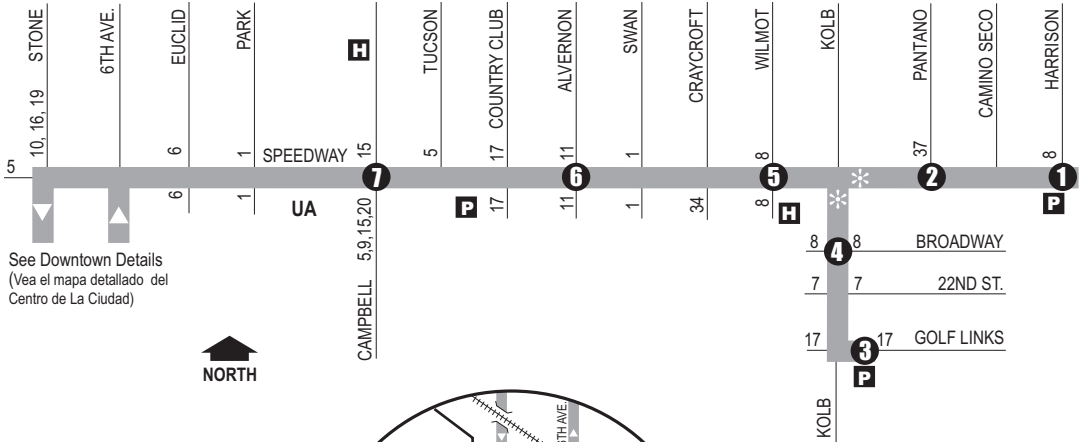

Route
4

SPEEDWAY BLVD.

See Downtown Details
(Vea el mapa detallado del
Centro de La Ciudad)

- Palo Verde High School*
- Sun Tran Park & Ride Lot*
- The University of Arizona*
- Downtown (Centro)*
- Ronstadt Transit Center*
- Special Services Office*
- ADA Eligibility Office*
- Sun Station Post Office*
- Himmel Park*
- Himmel Library*

Downtown Detail
Detalle del Centro

- P** Park & Ride Lots (Estacione y Viaje)
Tucson Blvd./1st St.
Sun Tran Park & Ride Lot Golf Links/Kolb
Sun Tran Park & Ride Lot Speedway/Harrison
- T** Ronstadt Transit Center (Centro de Tránsito)
Connecting Service to Routes
(Servicio de Conexión de las Rutas) —
1-2-3-4-6-7-8-9-10-16-19-21-22-23-81-
82-83-102-103-105-106-391