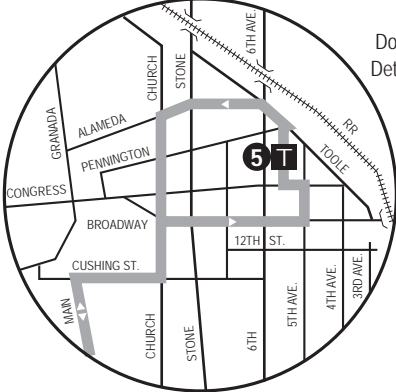

Route 7

22ND ST.

See Downtown Details
(Vea el mapa detallado del
Centro de La Ciudad)

Downtown Detail
Detalle del Centro

- Miller-Golf Links Library
- Rincon Station Post Office
- Palo Verde High School
- Columbus Branch Library
- Reid Park Zoo/Hi Corbett Field
- Downtown (Centro)
- Ronstadt Transit Center
- Special Services Office
- ADA Eligibility Office