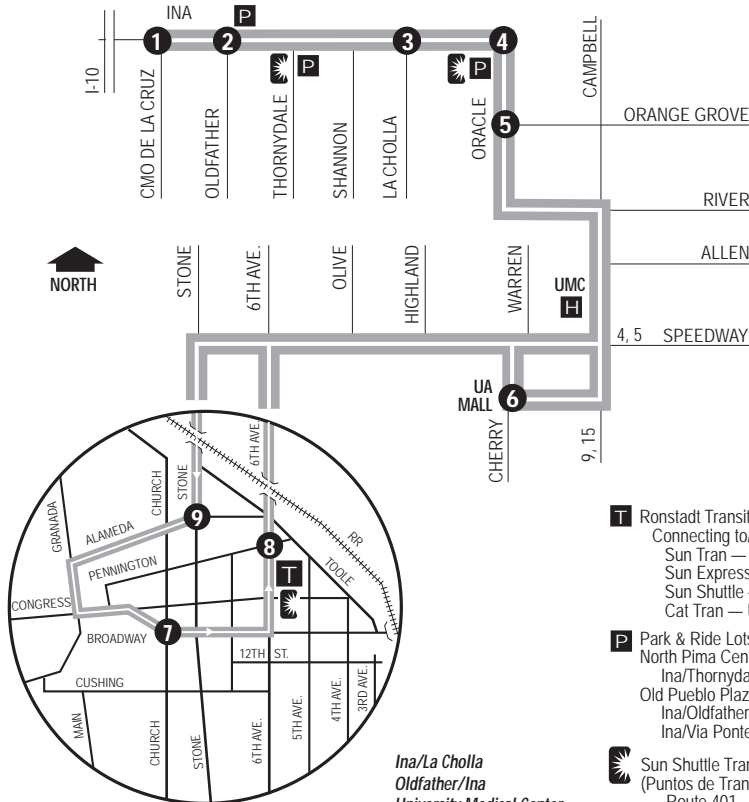

Route 103X

NORTHWEST-DOWNTOWN EXPRESS

Downtown Detail
(Detalle del Centro)

Ina/La Cholla
Oldfather/Ina
University Medical Center
The University of Arizona
Downtown (Centro)
Ronstadt Transit Center

- T** Ronstadt Transit Center (Centro de Tránsito)
Connecting to/(Conexión a):
Sun Tran — 1,2,3,4,6,7,8,9,10,16,19,21,22,23
Sun Express — 101X-110X
Sun Shuttle — 421
Cat Tran — USA Route
- P** Park & Ride Lots (Estacione y Viaje)
North Pima Center—
Ina/Thornydale
Old Pueblo Plaza—
Ina/Oldfather
Ina/Via Ponte
- Sun Shuttle Transfer Points
(Puntos de Transbordo a Sun Shuttle)
Route 401 — Ina/Oracle
Route 412 — Thornydale/Ina
Lowe's Regency Plaza
Route 421 — Ronstadt Transit Center

Route 103X M-F/Southbound

Route 103X M-F/Northbound

AM TRIPS	1	2	3	4	5	6	7	8	9	7	8	6	5	4	3	2	1	PM TRIPS
	Ina at Camino De La Cruz	Ina at Oldfather	Ina at La Cholla	Oracle at Ina	Oracle at Orange Grove	UA Mall	Broadway at Church	6th Ave. at Pennington	Stone at Franklin	Broadway at Church	6th Ave. at Pennington	UA Mall	Oracle at Orange Grove	Ina at Oracle	Ina at La Cholla	Ina at Oldfather	Ina at Camino De La Cruz	To Route
	611	614	619	623	626	*650	*707	*710	400	405	410	422	*445	*449	*454	*503	*505	312X
	641	644	649	653	656	*720	*737	*740	415	420	425	437	*500	*504	*509	*518	*520	—
	653	656	703	709	711	*735	*749	*754	445	450	455	507	*530	*534	*539	*548	*550	—
	708	711	718	724	726	*750	*804	*809	515	520	525	537	*600	*604	*609	*618	*620	—

* Estimated times - should not be used to coordinate transfers or boardings. Arrival times may vary depending on traffic or weather conditions. Buses will proceed on arrival to the next time point. This may be before the time indicated on our schedule. Express buses only serve stops with express bus stop signs.

103X