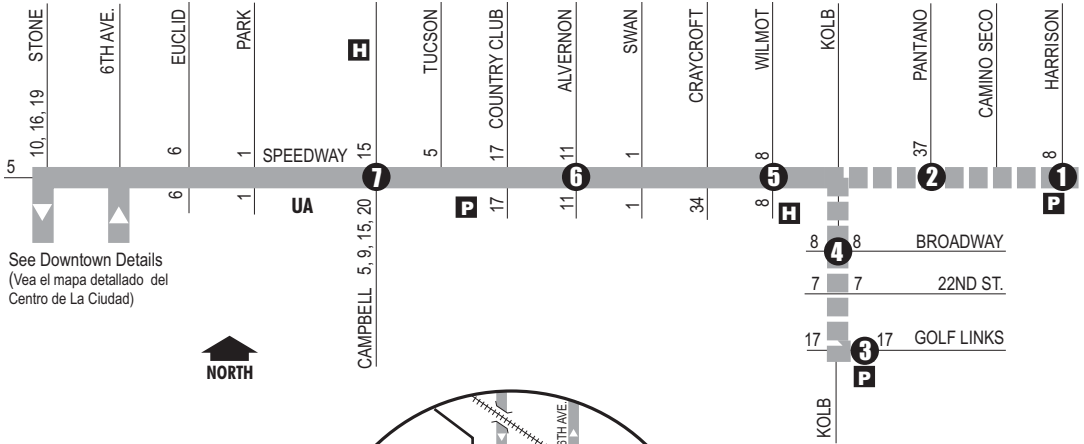

Route  
**4**

**SPEEDWAY**

See Downtown Details  
(Vea el mapa detallado del Centro de La Ciudad)

- Palo Verde High School*
- Sun Tran Park & Ride Lot*
- The University of Arizona*
- Downtown (Centro)*
- Ronstadt Transit Center*
- Special Services Office*
- ADA Eligibility Office*
- Sun Station Post Office*
- Himmel Park*
- Himmel Library*

Downtown Detail  
Detalle del Centro

- P** Park & Ride Lots (Estacione y Viaje)  
Tucson Blvd./1st St.  
Sun Tran Park & Ride Lot Golf Links/Kolb  
Sun Tran Park & Ride Lot Speedway/Harrison
- T** Ronstadt Transit Center (Centro de Tránsito)  
Connecting to/(Conexión a):  
Sun Tran — 1, 2, 3, 6, 7, 8, 9, 10, 16, 19, 21, 22, 23  
Sun Express — 101X-110X  
Sun Shuttle — 421  
Cat Tran — USA Route

# Route 4 M-F / Westbound

## Route 4 SUN / Westbound