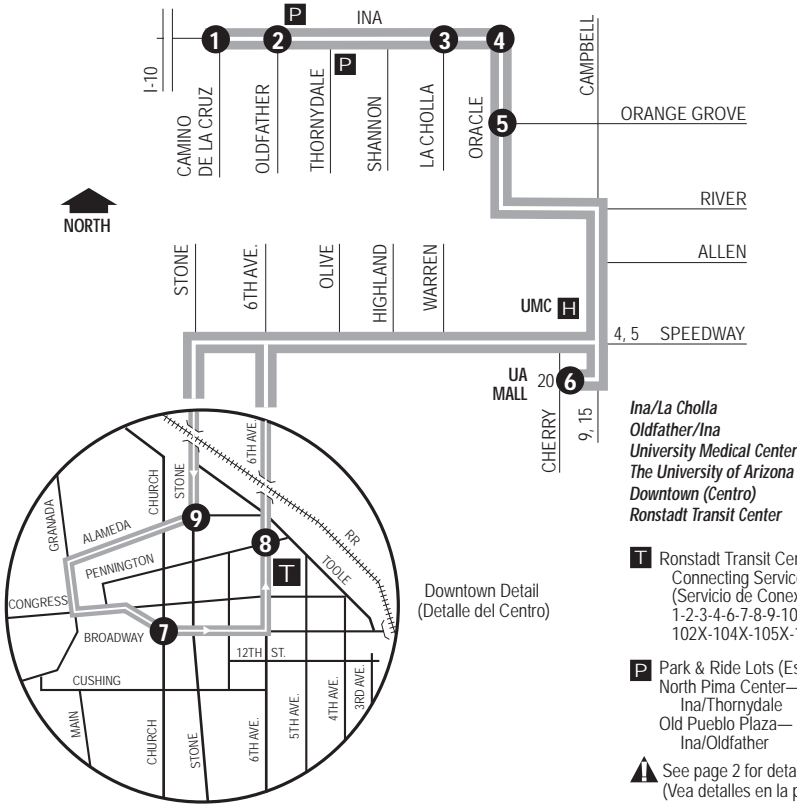

Route 103X

NORTHWEST-DOWNTOWN EXPRESS

Route 103X M-F / Southbound

Ina at Camino De La Cruz	Ina at Oldfather	Ina at La Cholla	Oracle at Ina	Oracle at Orange Grove	UA Mall	Broadway at Church	6th Ave. at Pennington
1	2	3	4	5	6	7	8
632 659	635 702	640 709	644 715	647 717	*711 *741	*728 *755	*731 *800

Route 103X M-F / Northbound

Stone at Franklin	Broadway at Church	6th Ave. at Pennington	UA Mall	Oracle at Orange Grove	Ina at Oracle	Ina at La Cholla	Ina at Oldfather	Ina at Camino De La Cruz
9	7	8	6	5	4	3	2	1
418 453	423 458	428 503	440 515	*503 *538	*507 *542	*512 *547	*521 *556	*523 *558

* Estimated times - should not be used to coordinate transfers or boardings. Arrival times may vary depending on traffic or weather conditions. Buses will proceed on arrival to the next time point. This may be before the time indicated on our schedule. Express buses only serve stops with express bus stop signs.