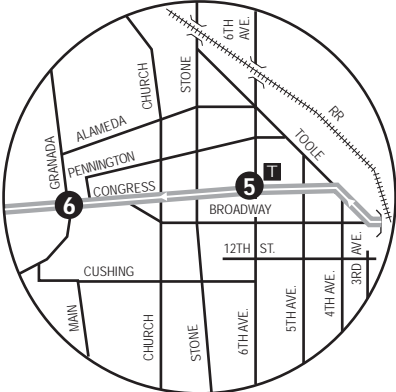

Route 108X

BROADWAY-DOWNTOWN EXPRESS

See Downtown Details (Vea el mapa detallado del Centro de La Ciudad)

Downtown Detail
AM Express Service
Detalle del Centro
Servicio Express AM

Downtown Detail
PM Express Service
Detalle del Centro
Servicio Express PM

T Ronstadt Transit Center (Centro de Tránsito) Connecting Service to Routes (Servicio de Conexión de las Rutas)— 1-2-3-4-6-7-8-9-10-16-19-21-22-23-101X-102X-103X-104X-105X-107X-109X-110X

P Park & Ride Lot (Estacione y Viaje) Speedway/Harrison

! See page 2 for details (Vea detalles en la pagina 3)

- Downtown (Centro)**
- Ronstadt Transit Center**
- El Con Mall**
- Park Place Mall**
- Speedway/Harrison**

Route 108X M-F / Westbound

Route 108X M-F / Eastbound

	P									P		
	Speedway at Harrison	Broadway at Pantano	Broadway at Wilmot	Broadway at Alvernon	Congress at 6th Ave.	Congress at Granada	6th Ave. at Pennington	Broadway at Church	Broadway at Alvernon	Broadway at Wilmot	Broadway at Pantano	Speedway at Harrison
	1	2	3	4	5	6	7	5	4	3	2	1
AM TRIPS	640	649	655	701	*710	*713	433	438	*452	*503	*510	*520
	700	709	715	721	*730	*733	453	458	*512	*523	*530	*540
	710	719	725	731	*740	*743	504	509	*523	*534	*541	*551
												PM TRIPS