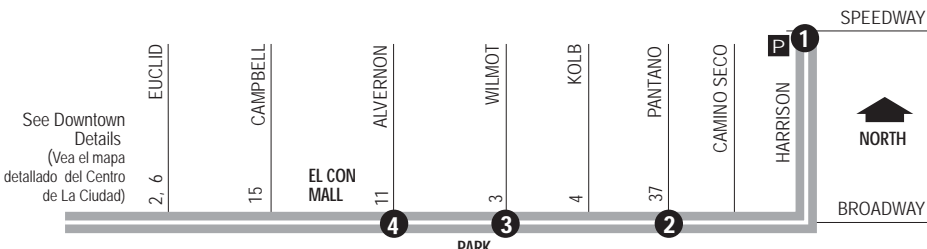

Route 108X

BROADWAY-DOWNTOWN EXPRESS

See Downtown Details (Vea el mapa detallado del Centro de La Ciudad)

Downtown Detail
AM Express Service
Detalle del Centro
Servicio Express AM

Downtown Detail
PM Express Service
Detalle del Centro
Servicio Express PM

T Ronstadt Transit Center (Centro de Tránsito) Connecting Service to Routes (Servicio de Conexión de las Rutas)— 1-2-3-4-6-7-8-9-10-16-19-21-22-23-101X-102X-103X-104X-105X-107X-109X-110X

P Park & Ride Lot (Estacione y Viaje) Speedway/Harrison

! See page 2 for details (Vea detalles en la pagina 3)

- Downtown (Centro)**
- Ronstadt Transit Center**
- El Con Mall**
- Park Place Mall**
- Speedway/Harrison**

Route 108X M-F / Westbound

Route 108X M-F / Eastbound

	P									P		
	Speedway at Harrison	Broadway at Pantano	Broadway at Wilmot	Broadway at Alvernon	Congress at 6th Ave.	Congress at Granada	6th Ave. at Pennington	Broadway at Church	Broadway at Alvernon	Broadway at Wilmot	Broadway at Pantano	Speedway at Harrison
	1	2	3	4	5	6	7	5	4	3	2	1
AM TRIPS	640	649	655	701	*710	*713	433	438	*452	*503	*510	*520
	700	709	715	721	*730	*733	453	458	*512	*523	*530	*540
	710	719	725	731	*740	*743	504	509	*523	*534	*541	*551
												PM TRIPS