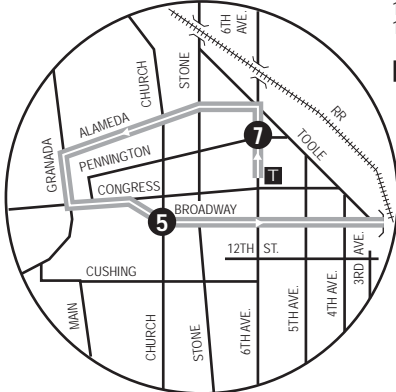

Route 108X

BROADWAY-DOWNTOWN EXPRESS

See Downtown Details (Vea el mapa detallado del Centro de La Ciudad)

Downtown Detail
AM Express Service
Detalle del Centro
Servicio Express AM

Downtown Detail
PM Express Service
Detalle del Centro
Servicio Express PM

T Ronstadt Transit Center (Centro de Tránsito) Connecting Service to Routes (Servicio de Conexión de las Rutas)— 1-2-3-4-6-7-8-9-10-16-19-21-22-23-101X-102X-103X-104X-105X-107X-109X-110X

P Park & Ride Lot (Estacione y Viaje) Speedway/Harrison

! See page 2 for details (Vea detalles en la pagina 3)

- Downtown (Centro)**
- Ronstadt Transit Center**
- El Con Mall**
- Park Place Mall**
- Speedway/Harrison**

Route 108X M-F / Westbound

Route 108X M-F / Eastbound

	P									P		
	Speedway at Harrison	Broadway at Pantano	Broadway at Wilmot	Broadway at Alvernon	Congress at 6th Ave.	Congress at Granada	6th Ave. at Pennington	Broadway at Church	Broadway at Alvernon	Broadway at Wilmot	Broadway at Pantano	Speedway at Harrison
	1	2	3	4	5	6	7	5	4	3	2	1
AM TRIPS	640	649	655	701	*710	*713	433	438	*452	*503	*510	*520
	700	709	715	721	*730	*733	453	458	*512	*523	*530	*540
	710	719	725	731	*740	*743	504	509	*523	*534	*541	*551
												PM TRIPS