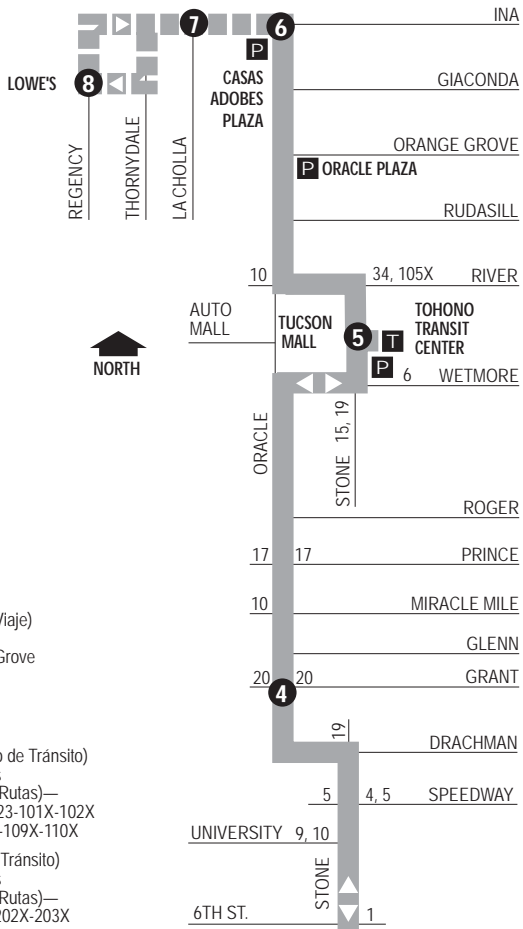

**Route 16**  
**12TH AVE./ORACLE**

Ina/Oracle Turnaround Detail

- Roy Laos Transit Center
- El Pueblo Neighborhood Center
- Pueblo High School
- South Tucson
- Downtown (Centro)
- Ronstadt Transit Center
- Amphi High School
- Tohono Tadaí Transit Center
- Tucson Mall
- Casas Adobes Plaza
- La Frontera

**P** Park & Ride Lots (Estacione y Viaje)  
 Ina/Via Ponte  
 Oracle Plaza—Oracle/Orange Grove  
 Laos Transit Center/Irvington  
 South of Tohono Tadaí Transit Center—Stone/Wetmore

**T** Ronstadt Transit Center (Centro de Tránsito)  
 Connecting Service to Routes  
 (Servicio de Conexión de las Rutas)—  
 1-2-3-4-6-7-8-9-10-19-21-22-23-101X-102X  
 103X-104X-105X-107X-108X-109X-110X

■ ■ ■ Designated trips only  
 (Viajes designados solamente)

⚠ See page 2 for details  
 (Vea detalles en la pagina 3)

Downtown Detail  
 Detalle del Centro

Laos Transit Center Detail

**NOTE:**  
 Northbound service  
 only on S. 12th Ave.  
 between Nebraska  
 and Irvington.

# Route 16 M-F / Northbound