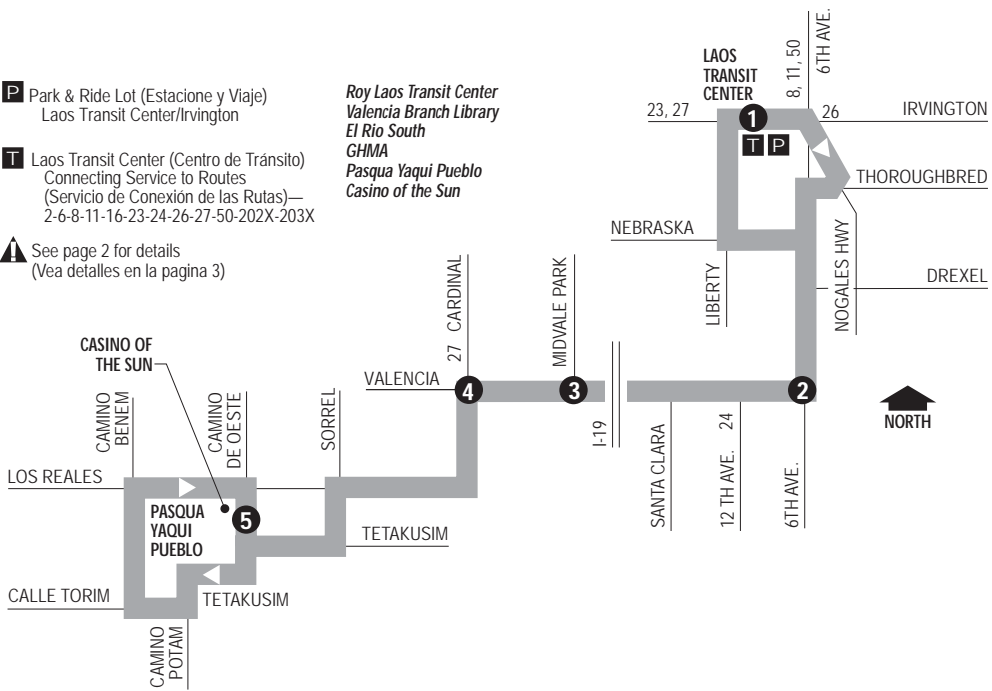

# Route 29

Roy Laos Transit Center  
Valencia Branch Library  
El Rio South  
GHMA  
Pasqua Yaqui Pueblo  
Casino of the Sun

## Route 29 SAT / Westbound

## Route 29 SUN / Westbound