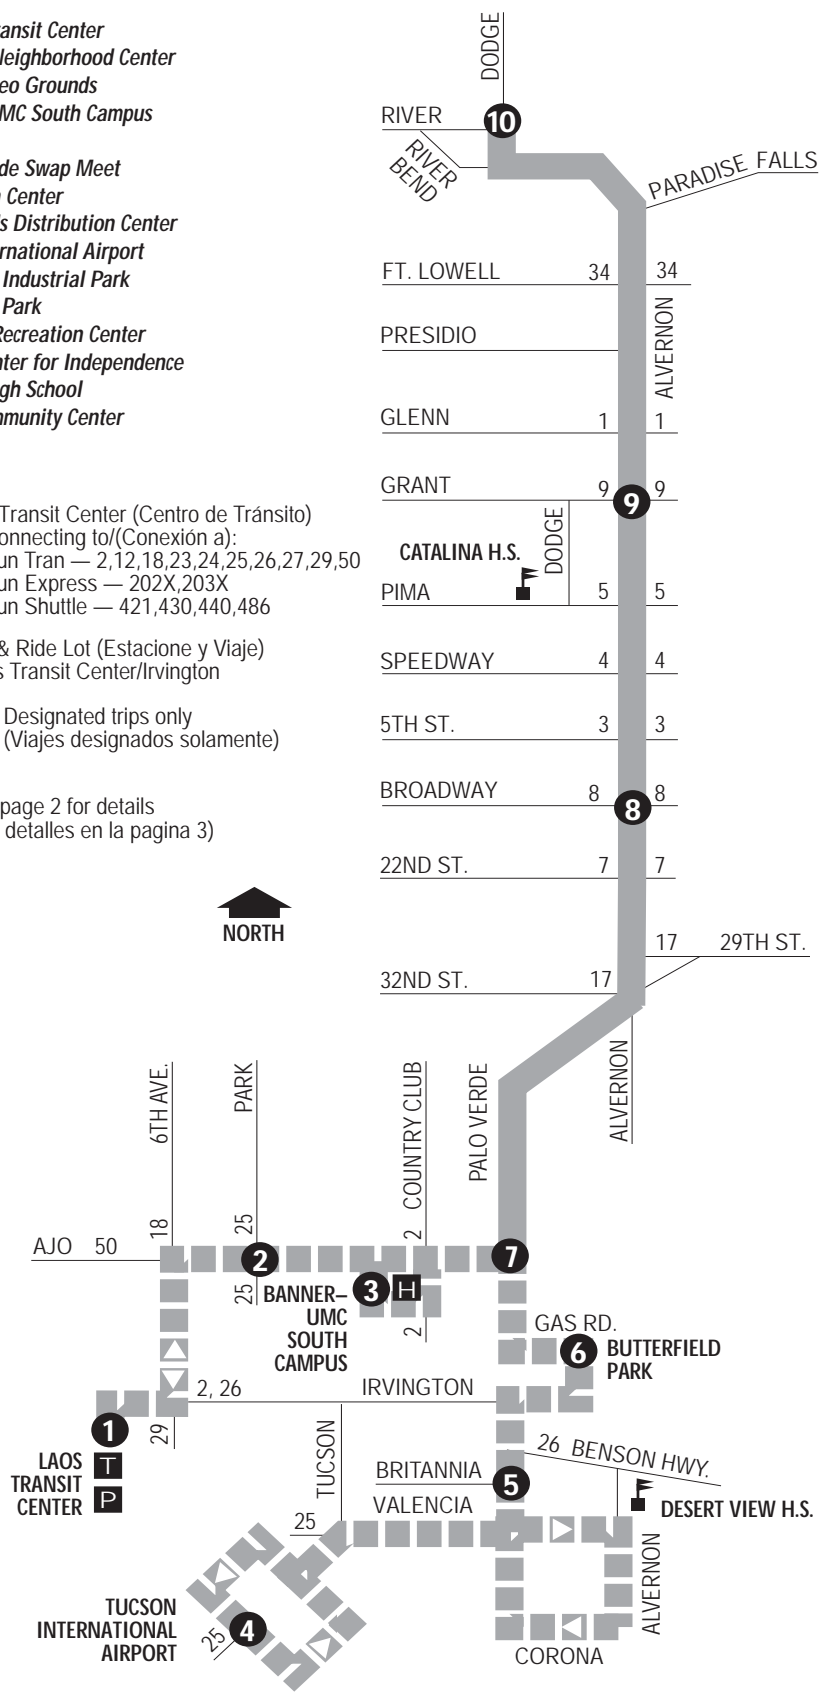

Route
11

ALVERNON

- Roy Laos Transit Center
- El Pueblo Neighborhood Center
- Tucson Rodeo Grounds
- Banner - UMC South Campus
- MVD
- Tanque Verde Swap Meet
- La Frontera Center
- HomeGoods Distribution Center
- Tucson International Airport
- Palo Verde Industrial Park
- Butterfield Park
- Randolph Recreation Center
- DIRECT Center for Independence
- Catalina High School
- Jewish Community Center

T Laos Transit Center (Centro de Tránsito)
Connecting to/(Conexión a):
Sun Tran — 2, 12, 18, 23, 24, 25, 26, 27, 29, 50
Sun Express — 202X, 203X
Sun Shuttle — 421, 430, 440, 486

P Park & Ride Lot (Estacione y Viaje)
Laos Transit Center/Irvington

■ ■ ■ Designated trips only
(Viajes designados solamente)

! See page 2 for details
(Vea detalles en la pagina 3)