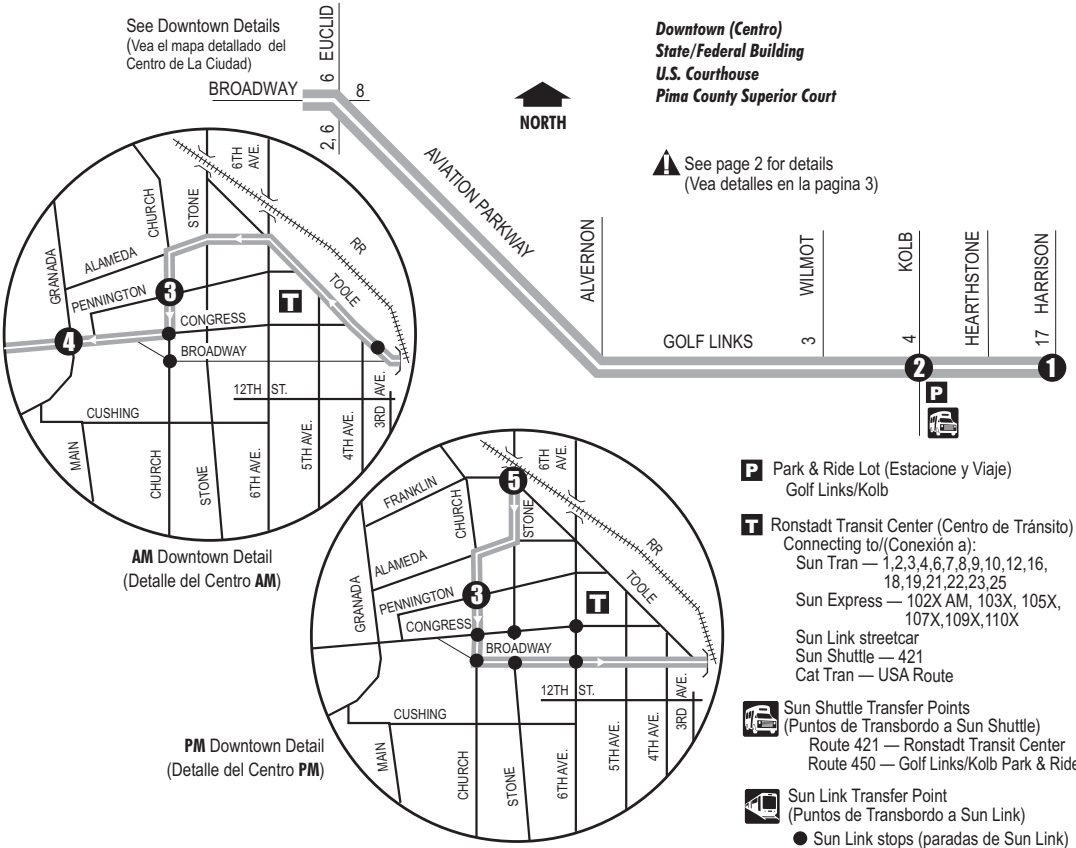

# Route 101X

GOLF LINKS-DOWNTOWN EXPRESS

## Route 101X M-F/Westbound Route 101X M-F/Eastbound

	Harrison at Golf Links	Golf Links at Kolb	Church at Pennington	Congress at Granada	Stone at Franklin	Church at Pennington	Golf Links at Kolb	Harrison at Golf Links	
	1	2	3	4	5	6	7	8	
<b>AM TRIPS</b>	620	626	*646	*648	435	440	*507	*520	<b>PM TRIPS</b>
	645	651	*711	*713	505	510	*537	*550	
	715	721	*746	*748	520	525	*552	*605	

\* Estimated times - should not be used to coordinate transfers or boardings. Arrival times may vary depending on traffic or weather conditions. Buses will proceed on arrival to the next time point. This may be before the time indicated on our schedule. Express buses only serve stops with express bus stop signs.

\*\* Por la mañana, este punto de partida no esta disponible.