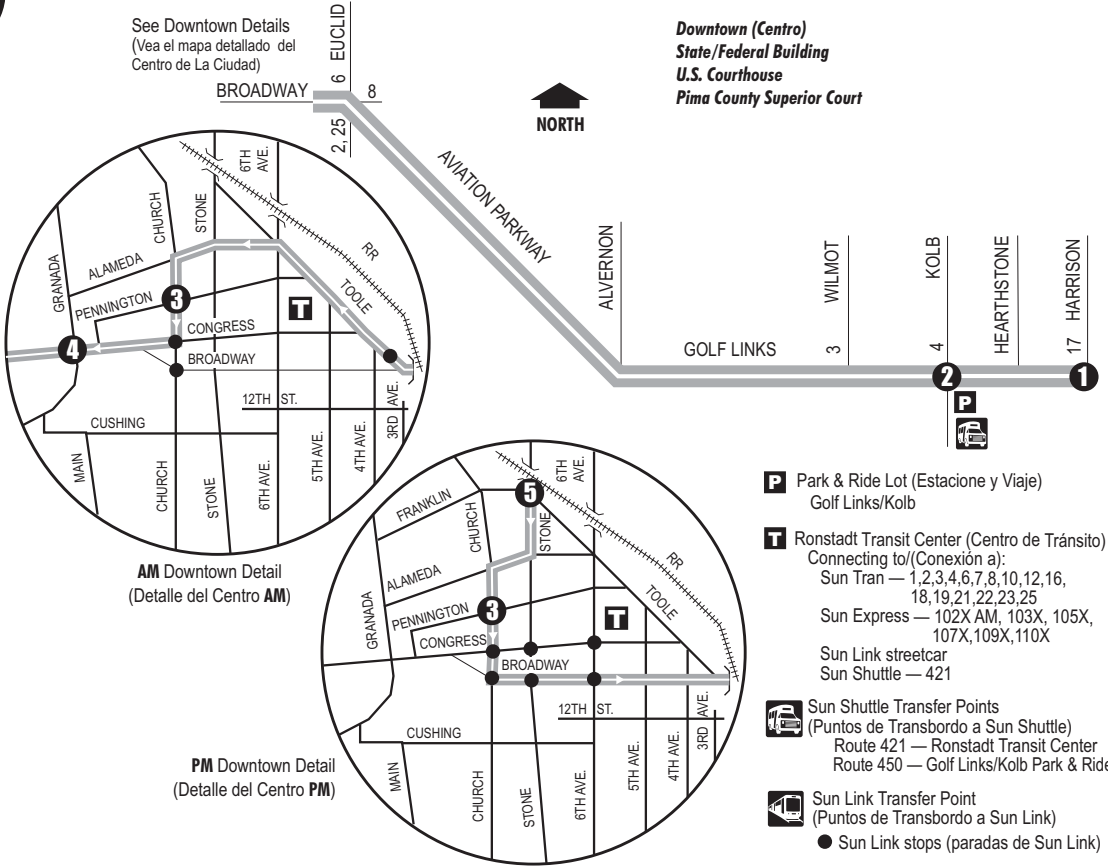

101X

GOLF LINKS-DOWNTOWN EXPRESS

See Downtown Details
(Vea el mapa detallado del
Centro de La Ciudad)

Downtown (Centro)
State/Federal Building
U.S. Courthouse
Pima County Superior Court

- P** Park & Ride Lot (Estacione y Viaje)
Golf Links/Kolb
- T** Ronstadt Transit Center (Centro de Tránsito)
Connecting to/(Conexión a):
Sun Tran — 1,2,3,4,6,7,8,10,12,16,
18,19,21,22,23,25
Sun Express — 102X AM, 103X, 105X,
107X,109X,110X
Sun Link streetcar
Sun Shuttle — 421
- Sun Shuttle Transfer Points
(Puntos de Transbordo a Sun Shuttle)
Route 421 — Ronstadt Transit Center
Route 450 — Golf Links/Kolb Park & Ride
- Sun Link Transfer Point
(Puntos de Transbordo a Sun Link)
● Sun Link stops (paradas de Sun Link)

AM TRIPS Route 101X M-F / Westbound

Route 101X M-F / Eastbound **PM TRIPS**

Harrison at Golf Links	P Golf Links at Kolb	Church at Pennington*	 Congress* at Granada
1	2	3	4
614	623	644	650
644	653	714	720
714	723	744	750

- | | |
|----------------------------|--------------------------|
| Harrison/Golf Links | Golf Links/Prudence |
| Golf Links/Harrison | Golf Links/Cordova |
| Golf Links/Palm Springs | Golf Links/Kolb |
| Golf Links/Camino Seco | Golf Links/Wilmot |
| Golf Links/Pantano Pkwy | Alameda/Grossetta |
| Golf Links/Jaguar | Church/Pennington |
| Golf Links/Saddleback | Congress/Church |
| Golf Links/Lakeside | Congress/Granada |
| Golf Links/Pantano Rd | |
| Golf Links/Marc | |

Eastbound Stops

- | | |
|--------------------------|----------------------------|
| Stone/Franklin | Golf Links/Pantano |
| Stone/Alameda | Golf Links/Lakeside |
| Church/Pennington | Golf Links/Saddleback |
| Broadway/6th Ave | Golf Links/Sarnoff |
| Broadway/4th Ave | Golf Links/Pantano |
| Golf Links/Wilmot | Golf Links/Oakenshield |
| Golf Links/Kolb | Golf Links/Palm Springs |
| Golf Links/Cordova | Harrison/Golf Links |
| Golf Links/Prudence | |
| Golf Links/Marc | |