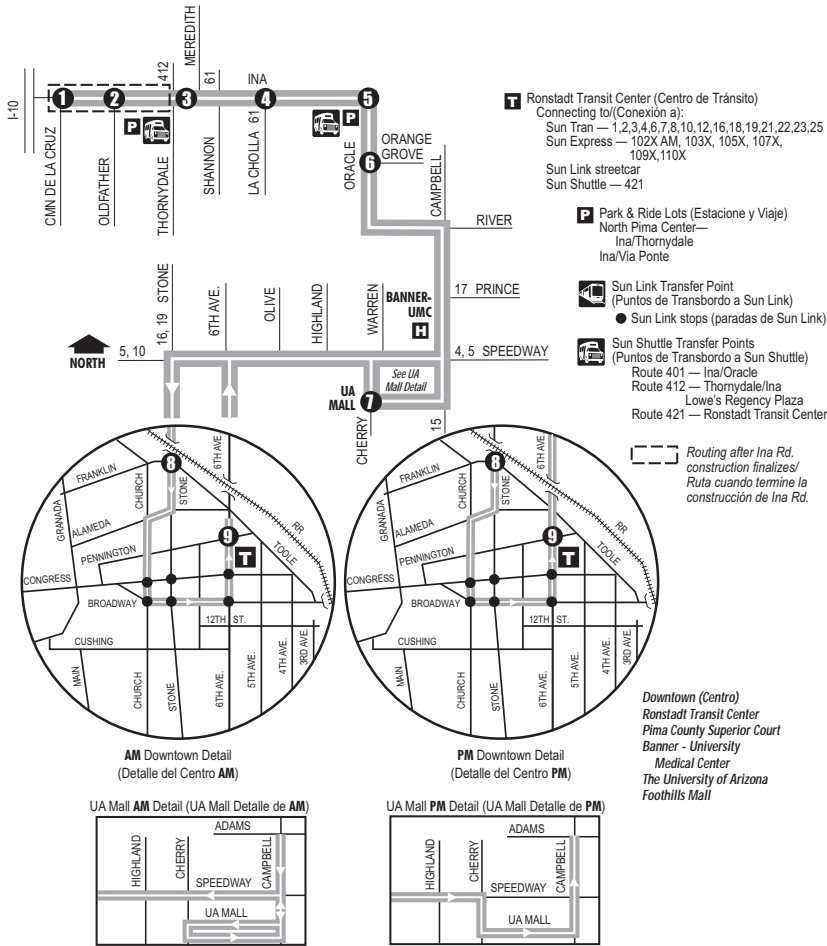

103X

NORTHWEST-DOWNTOWN EXPRESS

AM TRIPS

Route 103X M-F / Southbound

Ina at Cmo De La Cruz	P	Ina at Thornydale	Ina at La Cholla	Oracle * at Ina	Oracle * at Orange Grove	UA Mall *	Stone at Franklin	6th Ave. * at Pennington *
1	2	3	4	5	6	7	8	9
604 700	605 701	607 703	614 711	619 717	622 721	645 745	655 756	702 803

PM TRIPS

Route 103X M-F / Northbound

Stone at Franklin	6th Ave. * at Pennington	UA Mall	Oracle * at Orange Grove	Ina at Oracle *	Ina at La Cholla *	Ina at Meredith *	Ina at Oldfather *	Ina at Cmo De La Cruz
8	9	7	6	5	4	3	2	1
415 515	423 523	434 534	459 559	502 602	507 607	513 613	516 616	517 617

*estimated time point, see page 2 for details.

Southbound Stops

- Ina/Cmo De La Cruz
- Ina/Oldfather
- Ina/Thornydale
- Ina/Camino De La Tierra
- Ina/Shannon
- Ina/Mona Lisa
- **Ina/La Cholla (SE)**
- Ina/Express Care
- Ina/La Canada
- Ina/Via Ponte
- **Oracle/Ina**
- **Oracle/Orange Grove**
- River/Stone
- River/Hillcrest
- River/Campana
- River/Via Entrada
- Campbell/River
- Campbell/Prince
- Campbell/Ft Lowell
- Campbell/Copper
- Campbell/Adams
- Campbell/Speedway
- **UA Mall**
- Speedway/Campbell
- Speedway/Warren Underpass
- Speedway/Highland
- Underpass
- Speedway/Olive Underpass
- Stone/Speedway
- **Stone/Franklin**
- Stone/Alameda
- Church/Pennington
- **6th Ave/Pennington**

Northbound Stops

- Stone/Franklin
- Stone/Alameda
- Church/Pennington
- **6th Ave/Pennington**
- 6th Ave/6th St
- Speedway/6th Ave
- Speedway/Olive Underpass
- Speedway/Highland Underpass
- **UA Mall**
- Campbell/Speedway
- Campbell/Adams
- Campbell/Copper
- Campbell/Ft Lowell
- Campbell/Prince
- River/Campbell
- River/Via Entrada
- River/1st Ave
- River/Hillcrest
- River/Stone
- **Oracle/Orange Grove**
- **Ina/Oracle**
- Ina/Paseo Del Norte
- Ina/La Canada
- Ina/Express Care
- **Ina/La Cholla**
- Ina/Crystal Cave
- Ina/Shannon
- Ina/Camino De La Tierra
- **Ina/Meredith**
- **Ina/Oldfather**
- **Ina/Cmo De La Cruz**