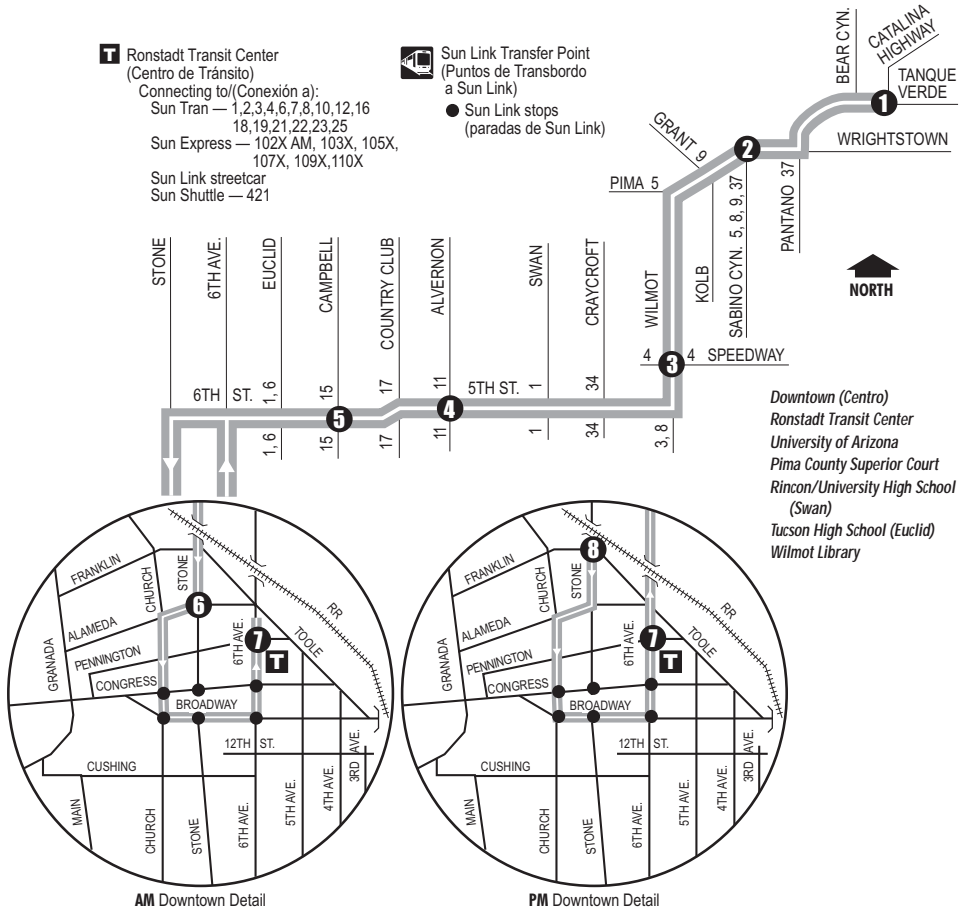

109X

CATALINA HWY-DOWNTOWN EXPRESS

T Ronstadt Transit Center (Centro de Tránsito)
 Connecting to/(Conexión a):
 Sun Tran — 1,2,3,4,6,7,8,10,12,16
 18,19,21,22,23,25
 Sun Express — 102X AM, 103X, 105X,
 107X, 109X, 110X
 Sun Link streetcar
 Sun Shuttle — 421

Sun Link Transfer Point (Puntos de Transbordo a Sun Link)
 ● Sun Link stops (paradas de Sun Link)

- Downtown (Centro)
- Ronstadt Transit Center
- University of Arizona
- Pima County Superior Court
- Rincon/University High School (Swan)
- Tucson High School (Euclid)
- Wilmot Library

*estimated time point, see page 2 for details.

Westbound Stops

- Catalina Hwy/Tanque Verde
- Tanque Verde/Lutheran Church
- Tanque Verde/Woodland
- Tanque Verde/Dos Hombres
- Tanque Verde/Paseo
- Rancho Esperanza
- Tanque Verde/Sabino Canyon
- Tanque Verde/Indian Ruins
- Tanque Verde/Grant
- Wilmot/Lee
- Wilmot/Speedway
- 5th St/Wilmot
- 5th St/Craycroft
- 5th St/Swan
- 5th St/Alvernon
- 6th St/Country Club
- 6th St/Campbell
- 6th St/Highland
- 6th St/Euclid
- 6th St/Herbert
- Stone/Franklin
- Stone/Alameda
- Church/Pennington
- 6th Ave/Pennington

Eastbound Stops

- Stone/Franklin
- Stone/Alameda
- Church/Pennington
- 6th Ave/Pennington
- 6th Ave/6th St
- 6th St/Euclid
- 6th St/Highland
- 6th St/Campbell
- 6th St/Country Club
- 5th St/Alvernon
- 5th St/Swan
- 5th St/Craycroft
- Wilmot/5th St
- Wilmot/Speedway
- Tanque Verde/6390 E
- Tanque Verde
- Tanque Verde/Kolb
- Tanque Verde/Camino Principal
- Tanque Verde/Indian Ridge
- Tanque Verde/Sabino Canyon
- Tanque Verde/Paseo
- Rancho Esperanza
- Tanque Verde/Camino Pio Decimo
- Pantano/Wrightstown
- Tanque Verde/Woodland
- Tanque Verde/Lutheran Church
- Catalina Hwy/ Tanque Verde