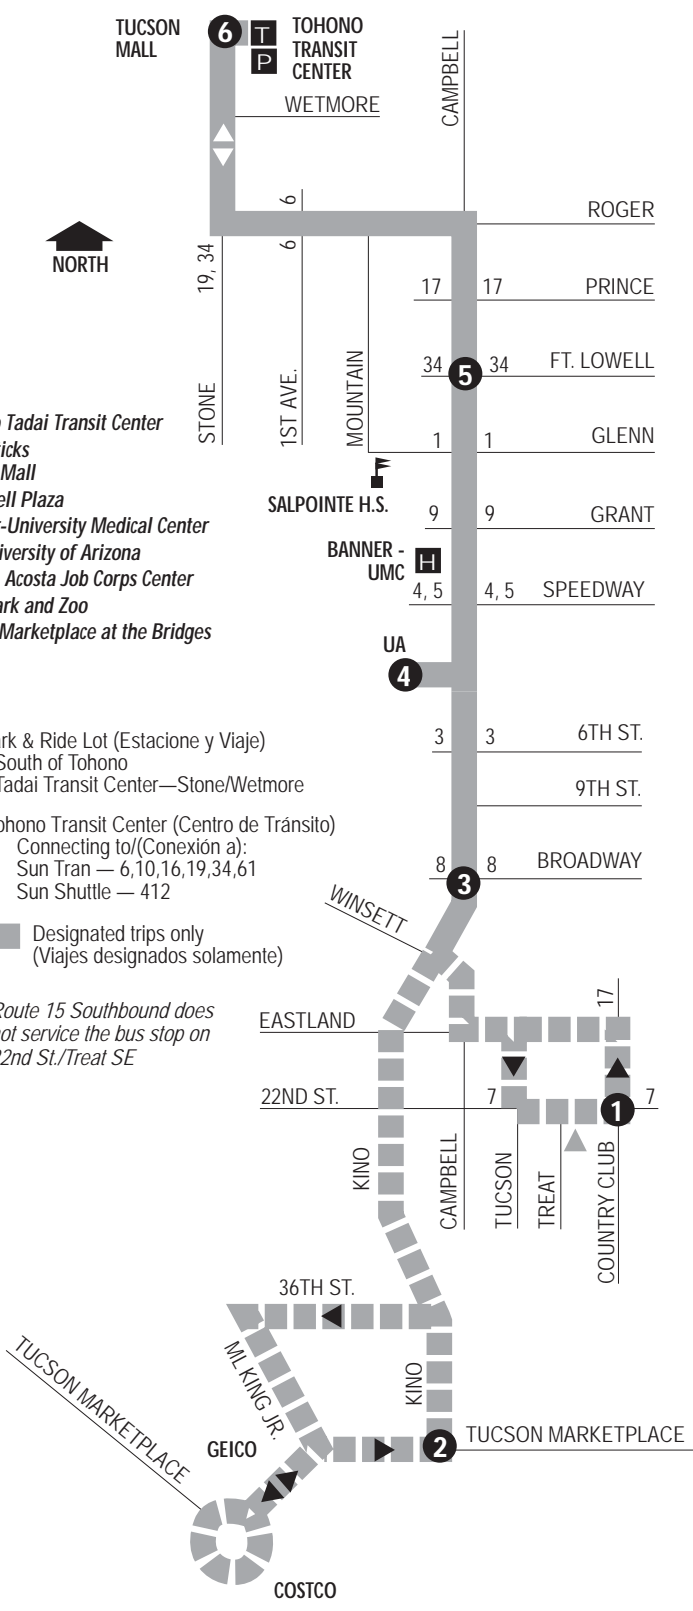

**Route 15**  
**CAMPBELL**

- Tohono Tadaí Transit Center
- Funtasticks
- Tucson Mall
- Campbell Plaza
- Banner-University Medical Center
- The University of Arizona
- Fred G. Acosta Job Corps Center
- Reid Park and Zoo
- Tucson Marketplace at the Bridges
- Costco
- Geico

**P** Park & Ride Lot (Estacione y Viaje)  
South of Tohono  
Tadaí Transit Center—Stone/Wetmore

**T** Tohono Transit Center (Centro de Tránsito)  
Connecting to/(Conexión a):  
Sun Tran — 6,10,16,19,34,61  
Sun Shuttle — 412

■ ■ ■ Designated trips only  
(Viajes designados solamente)

▲ *Route 15 Southbound does not service the bus stop on 22nd St./Treat SE*

# Route 15 M-F / Northbound