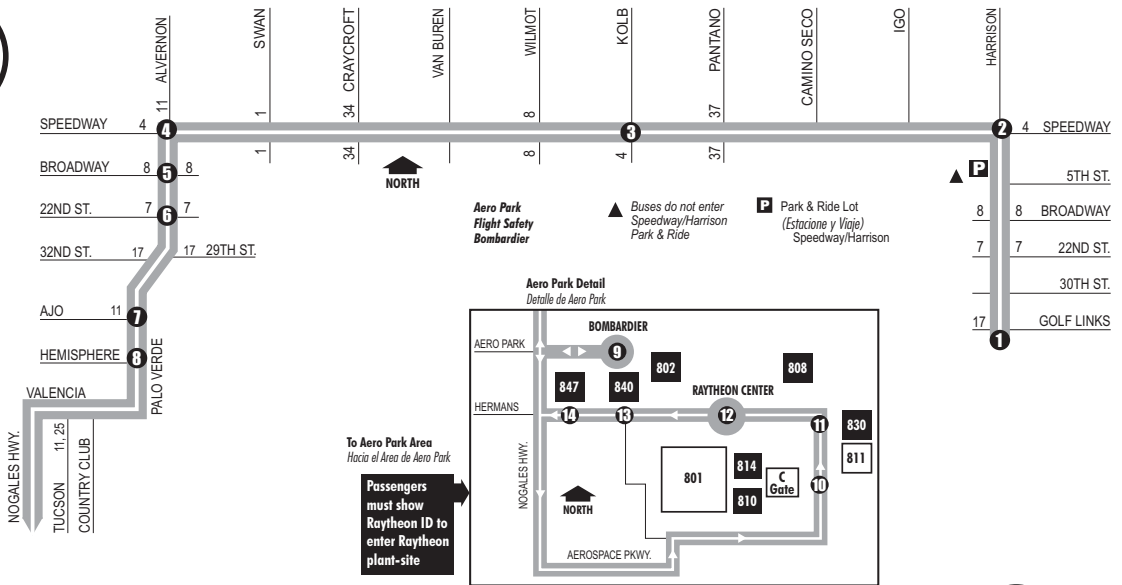

201X

EASTSIDE - AERO PARK EXPRESS

Route 201X M-F / Westbound

AM TRIPS

Harrison at Golf Links	Speedway at Harrison	Speedway at Kolb	Alvernon at Speedway	Alvernon at Broadway *	Alvernon at 22nd Street *	Palo Verde at Ajo	Palo Verde at Hemisphere *	Bombardier at Aero Park	Raytheon C Gate	Raytheon Bldg. 830	Raytheon Center	Raytheon Bldg. 840	Raytheon Bldg. 847
1	2	3	4	5	6	7	8	9	10	11	12	13	14
521 536	529 544	536 551	544 559	547 602	549 604	554 609	559 614	612 627	624 639	626 641	627 642	628 643	630 645

Route 201X M-F / Eastbound

PM TRIPS

Raytheon C Gate	Raytheon Bldg. 830	Raytheon Center	Raytheon Bldg. 840	Raytheon Bldg. 847	Bombardier at Aero Park	Palo Verde at Hemisphere *	Palo Verde at Ajo	Alvernon at 22nd Street *	Alvernon at Broadway *	Speedway at Alvernon	Speedway at Kolb	Harrison at Speedway	Harrison at Golf Links
10	11	12	13	14	9	8	7	6	5	4	3	2	1
340 440	342 442	343 443	344 444	346 446	352 452	401 501	408 508	412 512	415 515	418 518	433 533	442 542	449 549

*estimated time point, see page 2 for details.

Westbound Stops

- Harrison/Golf Links
- Harrison/Harrison Circle
- Harrison/29th St
- Harrison/Palm Tree
- Harrison/Topout Peak
- Harrison/22nd St
- Harrison/Broadway
- Harrison/Harrison Park Apts
- Harrison/5th St
- Harrison/Rosewood
- Speedway/Harrison
- Speedway/Palms Park
- Speedway/Camino Seco
- Speedway/Woodridge Apts
- Speedway/Maguire
- Speedway/Pantano
- Speedway/Grady
- Speedway/Prudence
- Speedway/Kolb
- Speedway/El Dorado

Eastbound Stops

- Raytheon C Gate
- Raytheon Bldg 830
- Raytheon Center
- Raytheon Bldg 840
- Raytheon Bldg 847
- Bombardier/Aeropark
- Aero Park/Flight Safety
- Valencia/Tucson
- Valencia/Country Club
- Palo Verde/Hemisphere
- Palo Verde/Ajo
- Alvernon/29th St
- Alvernon/22nd St
- Alvernon/Hayne
- Alvernon/Broadway
- Speedway/Alvernon
- Speedway/Swan
- Speedway/Craycroft
- Speedway/Van Buren
- Speedway/Rook