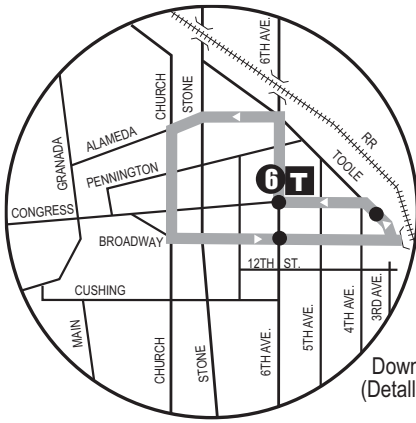

Route 25

S. PARK AVENUE

- Downtown (Centro)
- Ronstadt Transit Center
- Greyhound Bus Station
- La Frontera Center
- Roy Laos Transit Center
- DES at El Pueblo Center
- El Pueblo Neighborhood Center
- Tucson Rodeo Grounds
- Tucson Marketplace
- Sunnyside High School
- Tucson International Airport

T Ronstadt Transit Center (Centro de Tránsito)
 Connecting to/(Conexión a):
 Sun Tran — 1,2,3,4,6,7,8,10,12,16,18,19,21,22,23
 Sun Express — 102X AM, 103X, 105X, 107X, 109X, 110X
 Sun Link streetcar
 Sun Shuttle — 421