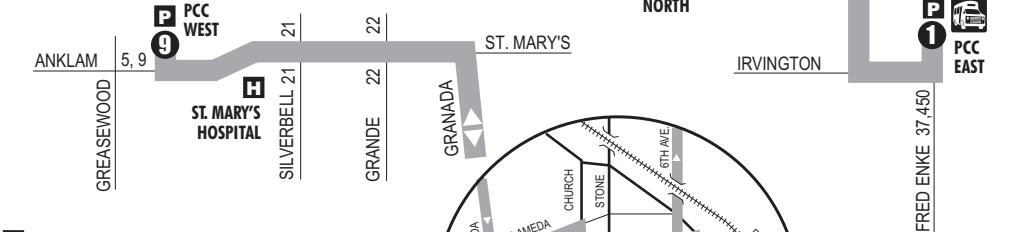

**Route 3**  
**6TH ST./WILMOT**

See Downtown Details  
(Vea el mapa detallado  
del Centro de La Ciudad)

- |   |   |
|---|---|
| <b>Pima Community College (PCC)– East</b> | <b>Ronstadt Transit Center</b>            |
| <b>Ward 4 Office</b>                      | <b>Special Services Office</b>            |
| <b>Santa Rita High School</b>             | <b>ADA Eligibility Office</b>             |
| <b>Carondelet St. Joseph's Hospital</b>   | <b>Joel D. Valdez Main Library</b>        |
| <b>Murphy-Wilmot Library</b>              | <b>City Hall</b>                          |
| <b>Rincon/University High School</b>      | <b>Pima County Court</b>                  |
| <b>Coronado Post Office</b>               | <b>Tucson Art Museum</b>                  |
| <b>The University of Arizona</b>          | <b>St. Mary's Hospital</b>                |
| <b>Tucson High School</b>                 | <b>Pima Community College (PCC)– West</b> |
| <b>Downtown (Centro)</b>                  |   |

**P** Park & Ride Lots (Estacione y Viaje)  
Pima College West  
Pima College East

**T** Ronstadt Transit Center (Centro de Tránsito)  
Connecting to/(Conexión a):  
Sun Tran — 1,2,4,6,7,8,10,12,16,18,19,21,22,23,25  
Sun Express — 102X AM, 103X, 105X, 107X,  
109X,110X  
Sun Link streetcar  
Sun Shuttle — 421

Sun Link Transfer Point  
(Puntos de Transbordo a Sun Link)  
— 4th Ave./6th St.  
● Sun Link stops (paradas de Sun Link)

Sun Shuttle Transfer Points  
(Puntos de Transbordo a Sun Shuttle)  
Route 421 — Ronstadt Transit Center  
Route 450 — PCC East

▲ *Eastbound Route 3 does not service Church/Pennington NW*

Downtown Detail  
**Eastbound**  
(Detalle del Centro  
Hacia el Este)

Downtown Detail  
**Westbound**  
(Detalle del Centro  
Hacia el Oeste)