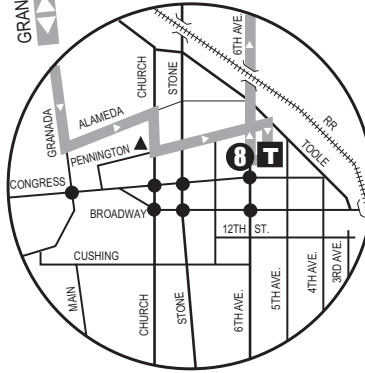

**Route 3**  
**6TH ST./WILMOT**

See Downtown Details  
(Vea el mapa detallado  
del Centro de La Ciudad)

- |   |   |
|---|---|
| <b>Pima Community College (PCC)– East</b> | <b>Ronstadt Transit Center</b>            |
| <b>Ward 4 Office</b>                      | <b>Special Services Office</b>            |
| <b>Santa Rita High School</b>             | <b>ADA Eligibility Office</b>             |
| <b>Carondelet St. Joseph's Hospital</b>   | <b>Joel D. Valdez Main Library</b>        |
| <b>Murphy-Wilmot Library</b>              | <b>City Hall</b>                          |
| <b>Rincon/University High School</b>      | <b>Pima County Court</b>                  |
| <b>Coronado Post Office</b>               | <b>Tucson Art Museum</b>                  |
| <b>The University of Arizona</b>          | <b>St. Mary's Hospital</b>                |
| <b>Tucson High School</b>                 | <b>Pima Community College (PCC)– West</b> |
| <b>Downtown (Centro)</b>                  |   |

**P** Park & Ride Lots (Estacione y Viaje)  
Pima College West  
Pima College East

**T** Ronstadt Transit Center (Centro de Tránsito)  
Connecting to/(Conexión a):  
Sun Tran — 1,2,4,6,7,8,10,12,16,18,19,21,22,23,25  
Sun Express — 102X AM, 103X, 105X, 107X,  
109X,110X  
Sun Link streetcar  
Sun Shuttle — 421

Sun Link Transfer Point  
(Puntos de Transbordo a Sun Link)  
— 4th Ave./6th St.  
● Sun Link stops (paradas de Sun Link)

Sun Shuttle Transfer Points  
(Puntos de Transbordo a Sun Shuttle)  
Route 421 — Ronstadt Transit Center  
Route 450 — PCC East

▲ *Eastbound Route 3 does not service Church/Pennington NW*

Downtown Detail  
**Eastbound**  
(Detalle del Centro  
Hacia el Este)

Downtown Detail  
**Westbound**  
(Detalle del Centro  
Hacia el Oeste)