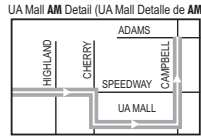

AM Downtown Detail (Detalle del Centro AM)