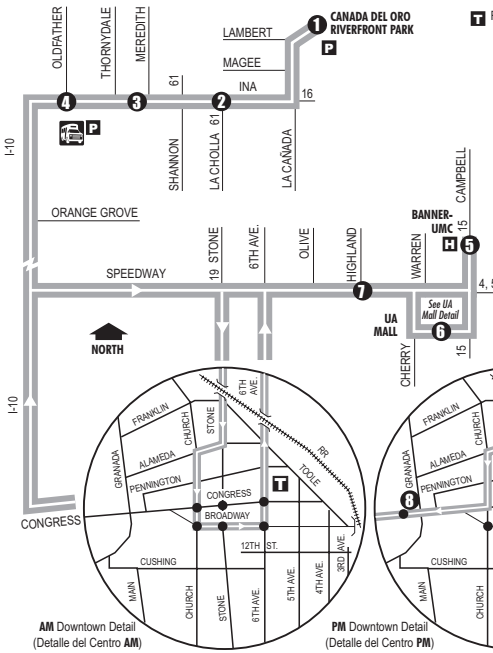

UA Mall AM Detail (UA Mall Detalle de AM)

UA Mall PM Detail (UA Mall Detalle de PM)

102X

NORTHWEST-UA EXPRESS