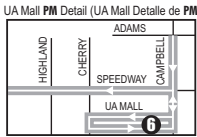

PM Downtown Detail (Detalle del Centro PM)

- **T** Ronstadt Transit Center (Centro de Tránsito)
  Connecting to (Conexión a):
  Sun Train — 1, 2, 3, 4, 6, 7, 8, 10, 12, 16, 18, 19, 21, 22, 23, 25
  Sun Express — 102X AM, 103X, 105X, 107X, 109X, 110X
  Sun Link streetcar
  Sun Shuttle — 421
- **P** Park & Ride Lots (Estacione y Viaje)
  North Pima Center—
  Ina/Thornycroft
  Riverfront Park—
  Riverfront Park/Lambert
- **☑** Sun Link Transfer Point (Puntos de Transbordo a Sun Link)
  ● Sun Link stops (paradas de Sun Link)

AM TRIPS

Route 102X M-F / Southbound

Lambert at Riverfront Pk	Ina at La Cholla	Ina at Meredith	Ina at Oldfather	Banner - UMC
1	2	3	4	5
558	611	617	620	658
628	641	647	650	728
656	709	715	718	801

PM TRIPS

Route 102X M-F / Northbound

Banner - UMC	UA Mall	Speedway at Highland	Congress at Granada (NW)	Lambert at Riverfront Pk
5	6	7	8	1
419	423	428	442	523
449	453	458	512	553
529	533	538	552	633

Southbound Stops

- **Lambert/Riverfront Park**
  La Cañada/Lambert
  La Cañada/Overton
  La Cañada/Magee
  Ina/La Cañada
  Ina/Express Care
- **Ina/La Cholla**
  Ina/Crystal Cave
  Ina/Shannon
  Ina/Camino De La Tierra
- **Ina/Meredith**
- **Ina/Oldfather**
- Ina/Cmo De La Cruz
- Stone/Speedway
  Stone/Franklin
  Stone/Alameda
  Church/Pennington
  6th Ave/Pennington
  6th Ave/6th St
  Speedway/6th Ave
  Speedway/Olive Underpass
  Speedway/Highland
  UA Mall
  Campbell/Speedway
- **Campbell/Adams**

Northbound Stops

- **Campbell/Adams**
  Campbell Av/Speedway
- **UA Mall**
  Speedway/Campbell
  Speedway/Warren Underpass
- **Speedway/Highland**
  Speedway/Olive Underpass
  Stone/Speedway
  Stone/Franklin
  Stone/Alameda
  Church/Pennington
  Congress/Church
- **Congress/Granada (NW)**
- Ina/Cmo De La Cruz
  Ina/Oldfather
  Ina/Thornycroft
  Ina/Camino De La Tierra
  Ina/Shannon
  Ina/Mona Lisa
  Ina/La Cholla (SE)
  Ina/Express Care
  La Cañada/Ina
  La Cañada/Magee
  La Cañada/Hardy
  Lambert/La Cañada
- **Lambert/Riverfront Park**