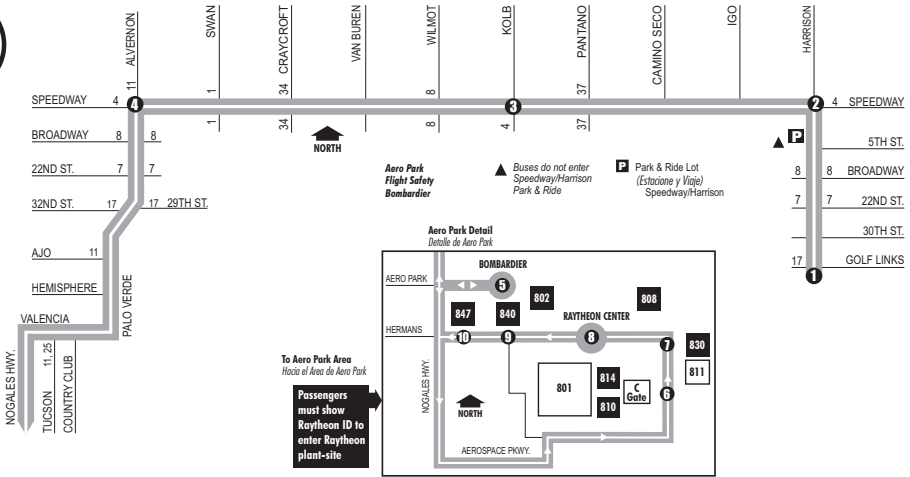

201X

EASTSIDE - AERO PARK EXPRESS

Route 201X M-F / Westbound

AM TRIPS

| | | | | | | | | | |
|------------------------|----------------------|------------------|----------------------|-------------------------|-----------------|--------------------|-----------------|--------------------|--------------------|
| Harrison at Golf Links | Speedway at Harrison | Speedway at Kolb | Alvernon at Speedway | Bombardier at Aero Park | Raytheon C Gate | Raytheon Bldg. 830 | Raytheon Center | Raytheon Bldg. 840 | Raytheon Bldg. 847 |
| 1 | 2 | 3 | 4 | 5 | 6 | 7 | 8 | 9 | 10 |
| 521 | 529 | 536 | 544 | 612 | 624 | 626 | 627 | 628 | 630 |
| 536 | 544 | 551 | 559 | 627 | 639 | 641 | 642 | 643 | 645 |

Route 201X M-F / Eastbound

PM TRIPS

| | | | | | | |
|-----------------|--------------------|-----------------|--------------------|--------------------|-------------------------|------------------------|
| Raytheon C Gate | Raytheon Bldg. 830 | Raytheon Center | Raytheon Bldg. 840 | Raytheon Bldg. 847 | Bombardier at Aero Park | Harrison at Golf Links |
| 6 | 7 | 8 | 9 | 10 | 5 | 1 |
| 340 | 342 | 343 | 344 | 346 | 352 | 449 |
| 440 | 442 | 443 | 444 | 446 | 452 | 549 |

Westbound Stops

- Harrison/Golf Links
- Harrison/Harrison Circle
- Harrison/29th St
- Harrison/Palm Tree
- Harrison/Topout Peak
- Harrison/22nd St
- Harrison/Broadway
- Harrison/Harrison Park Apts
- Harrison/5th St
- Harrison/Rosewood
- Speedway/Harrison**
- Speedway/Palms Park
- Speedway/Camino Seco
- Speedway/Woodridge Apts
- Speedway/Maguire
- Speedway/Pantano
- Speedway/Grady
- Speedway/Prudence
- Speedway/Kolb**
- Speedway/El Dorado