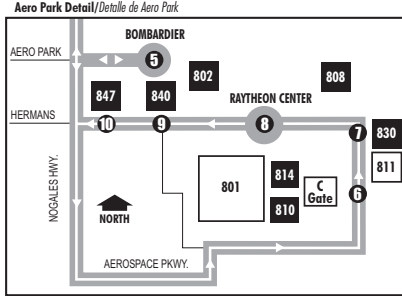

Passengers must show
Raytheon ID to enter
Raytheon plant-site

Southbound Stops

- Rancho Vistoso/ Pusch Mountain View
- Innovation Park/ Vistoso Commerce
- Innovation Park/Tangerine
- Lambert/Riverfront Park
- La Cañada/Lambert
- La Cañada/Overton
- La Cañada/Magee
- Ina/La Cañada
- Ina/Express Care
- Ina/La Cholla
- Ina/Crystal Cave
- Ina/Shannon
- Ina/Camino De La Tierra
- Ina/Meredith
- Ina/Oldfather
- Ina/Cmo De La Cruz
- Irvington/ Laos Transit Center
- Bombardier/Aeropark
- Aero Park/Flight Safety
- Raytheon C Gate
- Raytheon Bldg 830
- Raytheon Center
- Raytheon Bldg 840
- Raytheon Bldg 847

AM TRIPS

Route 203X M-F / Southbound

Rancho Vistoso Park & Ride	Lambert at Riverfront Park	La Cañada at Magee	Irvington at Laos Center	Bombardier at Aero Park	Raytheon C Gate	Raytheon Bldg. 830	Raytheon Center	Raytheon Bldg. 840	Raytheon Bldg. 847
1	2	3	4	5	6	7	8	9	10
452	504	513	543	557	609	611	612	613	615
522	534	543	613	627	639	641	642	643	645
622	634	643	713	727	739	741	742	743	745

PM TRIPS

Route 203X M-F / Northbound

Raytheon C Gate	Raytheon Bldg. 830	Raytheon Center	Raytheon Bldg. 840	Raytheon Bldg. 847	Bombardier at Aero Park	Irvington at Laos Center	Rancho Vistoso Park & Ride
6	7	8	9	10	5	4	1
340	342	343	344	346	352	406	500
440	442	443	444	446	452	506	600
540	542	543	544	546	552	606	700

Northbound Stops

- Raytheon C Gate
- Raytheon Bldg 830
- Raytheon Center
- Raytheon Bldg 840
- Raytheon Bldg 847
- Bombardier/Aeropark
- Aero Park/Flight Safety
- Irvington/9th Ave (Irvington at Laos)
- Ina/Cmo De La Cruz
- Ina/Oldfather
- Ina/Thornydale
- Ina/Camino De La Tierra
- Ina/Shannon
- Ina/Mona Lisa
- Ina/La Cholla (SE)
- Ina/Express Care
- La Cañada/Ina
- La Cañada/Magee
- La Cañada/Hardy
- Lambert/La Cañada
- Lambert/Riverfront Park
- Rancho Vistoso/ Pusch Mountain View