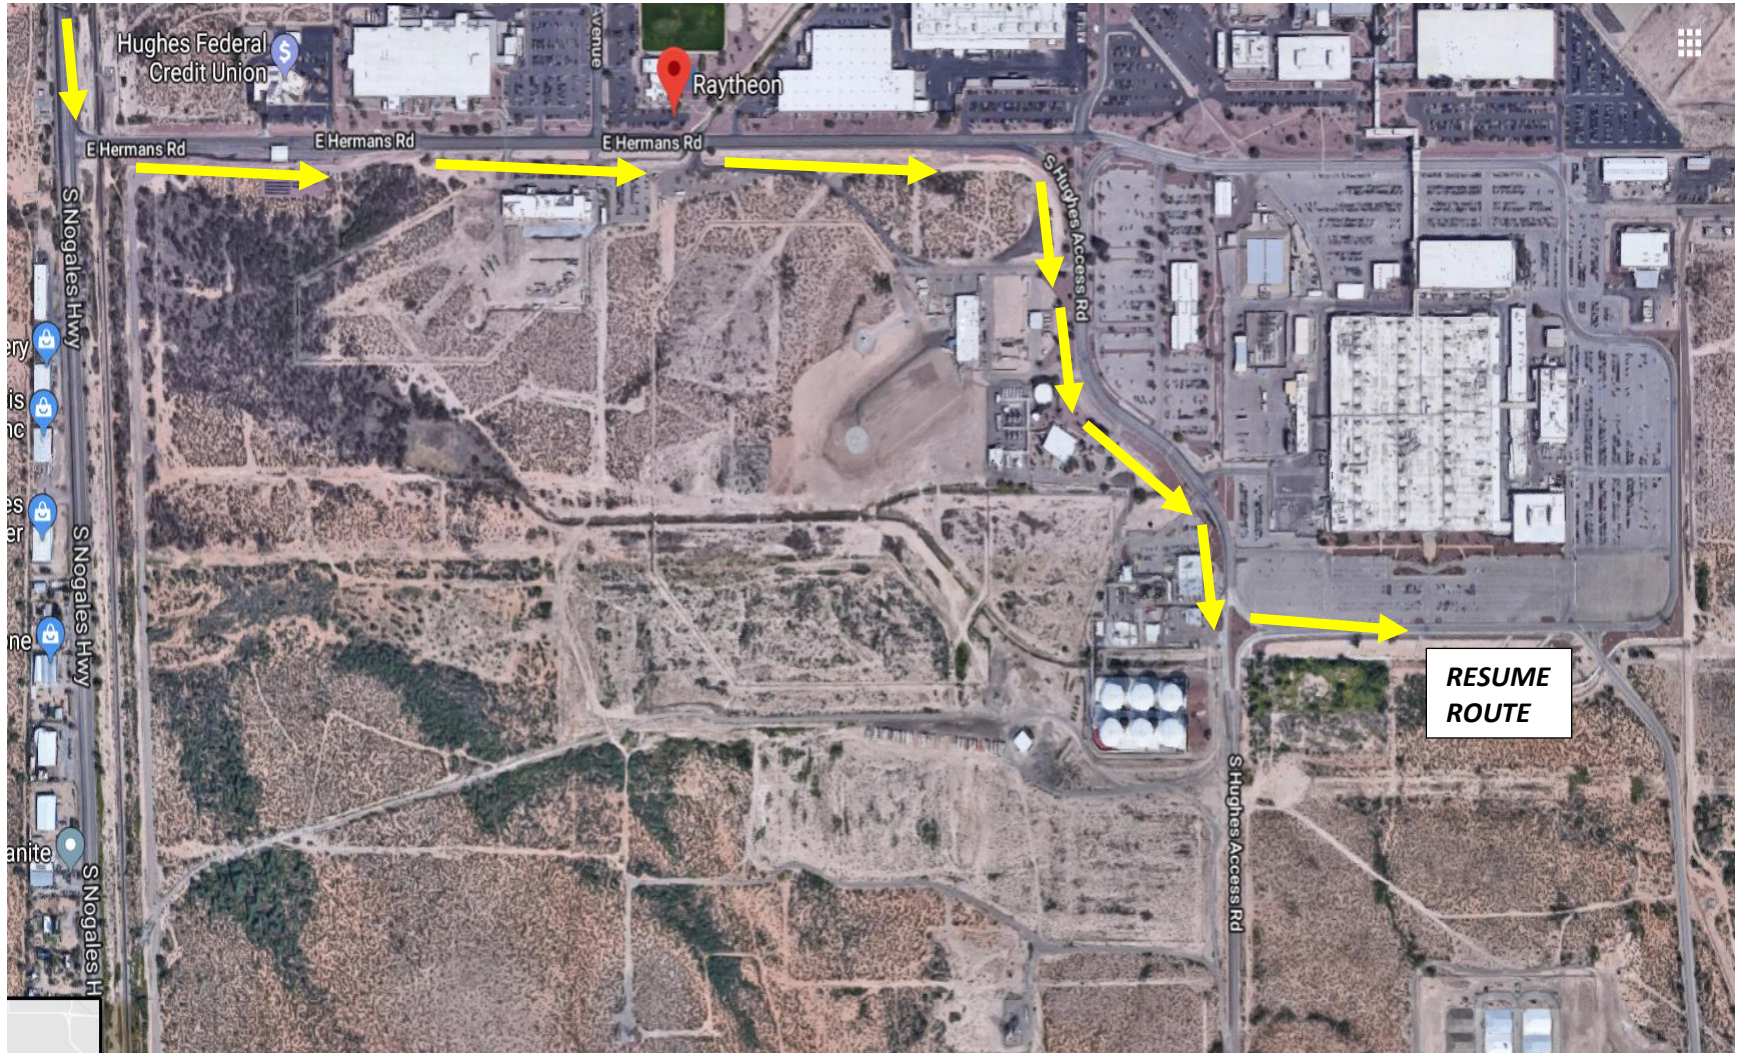

**DETOUR MAP**  
**DURING THE AEROSPACE PKWY TRAIN TRACK CLOSURE**  
**FOR RAYTHEON SUN EXPRESS ROUTES 201X, 203X & 204X**  
**STARTING SATURDAY, FEBRUARY 16 THROUGH FRIDAY FEBRUARY 22, 2019**

**SOUTHBOUND ON S NOGALES HWY**  
**LEFT TURN AT E HERMANS RD**  
**CONTINUE TO THE RAYTHEON SECURITY GATE**  
**RIGHT TURN AT S HUGHES ACCESS RD**  
**MERGE LEFT AT FOLK IN THE ROAD AND RESUME ROUTE**