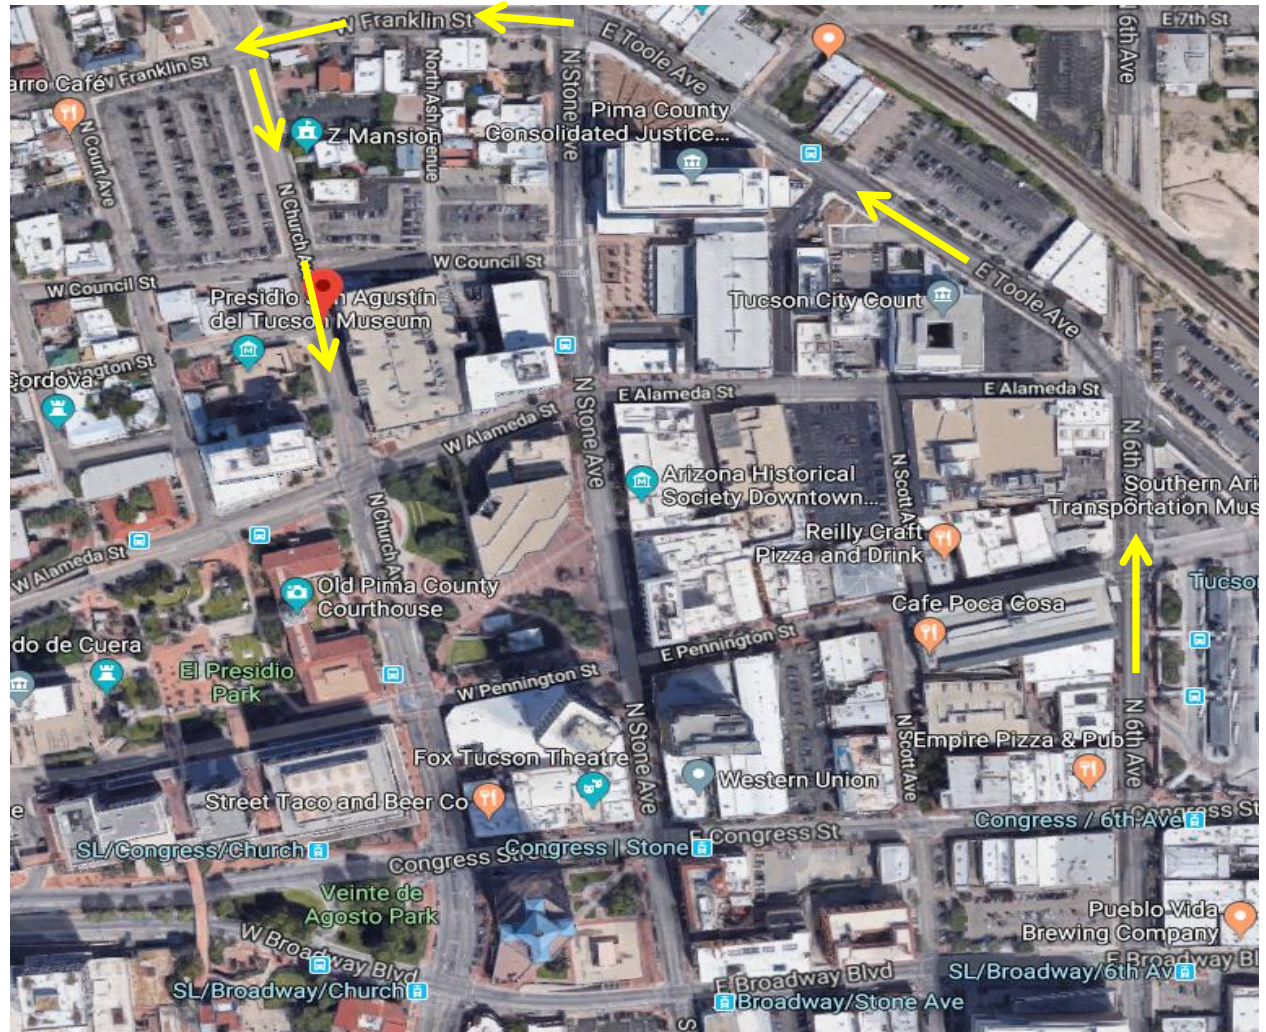

Church Ave Road Closure

Detour for Routes 1E, 2S, 6N, 7E, 8E, 12S & 25S
February 28 through March 8, 2019

*Routes 1E, 2S,
6N, 7E, 8E, 12S
& 25S*

NB on 6th Ave

L- Toole (WB)

C- Toole turns into
Franklin

L- Church (SB)

to Resume route

Church Ave Road Closure

Detour for Sun Express Routes 101X, 103X, 105X, 108X,
109X & PM SUN EXPESSES

February 28 through March 8, 2019

SB on Stone

R- Alameda

L- Granada

L or R -

Broadway/Congress

to Resume route