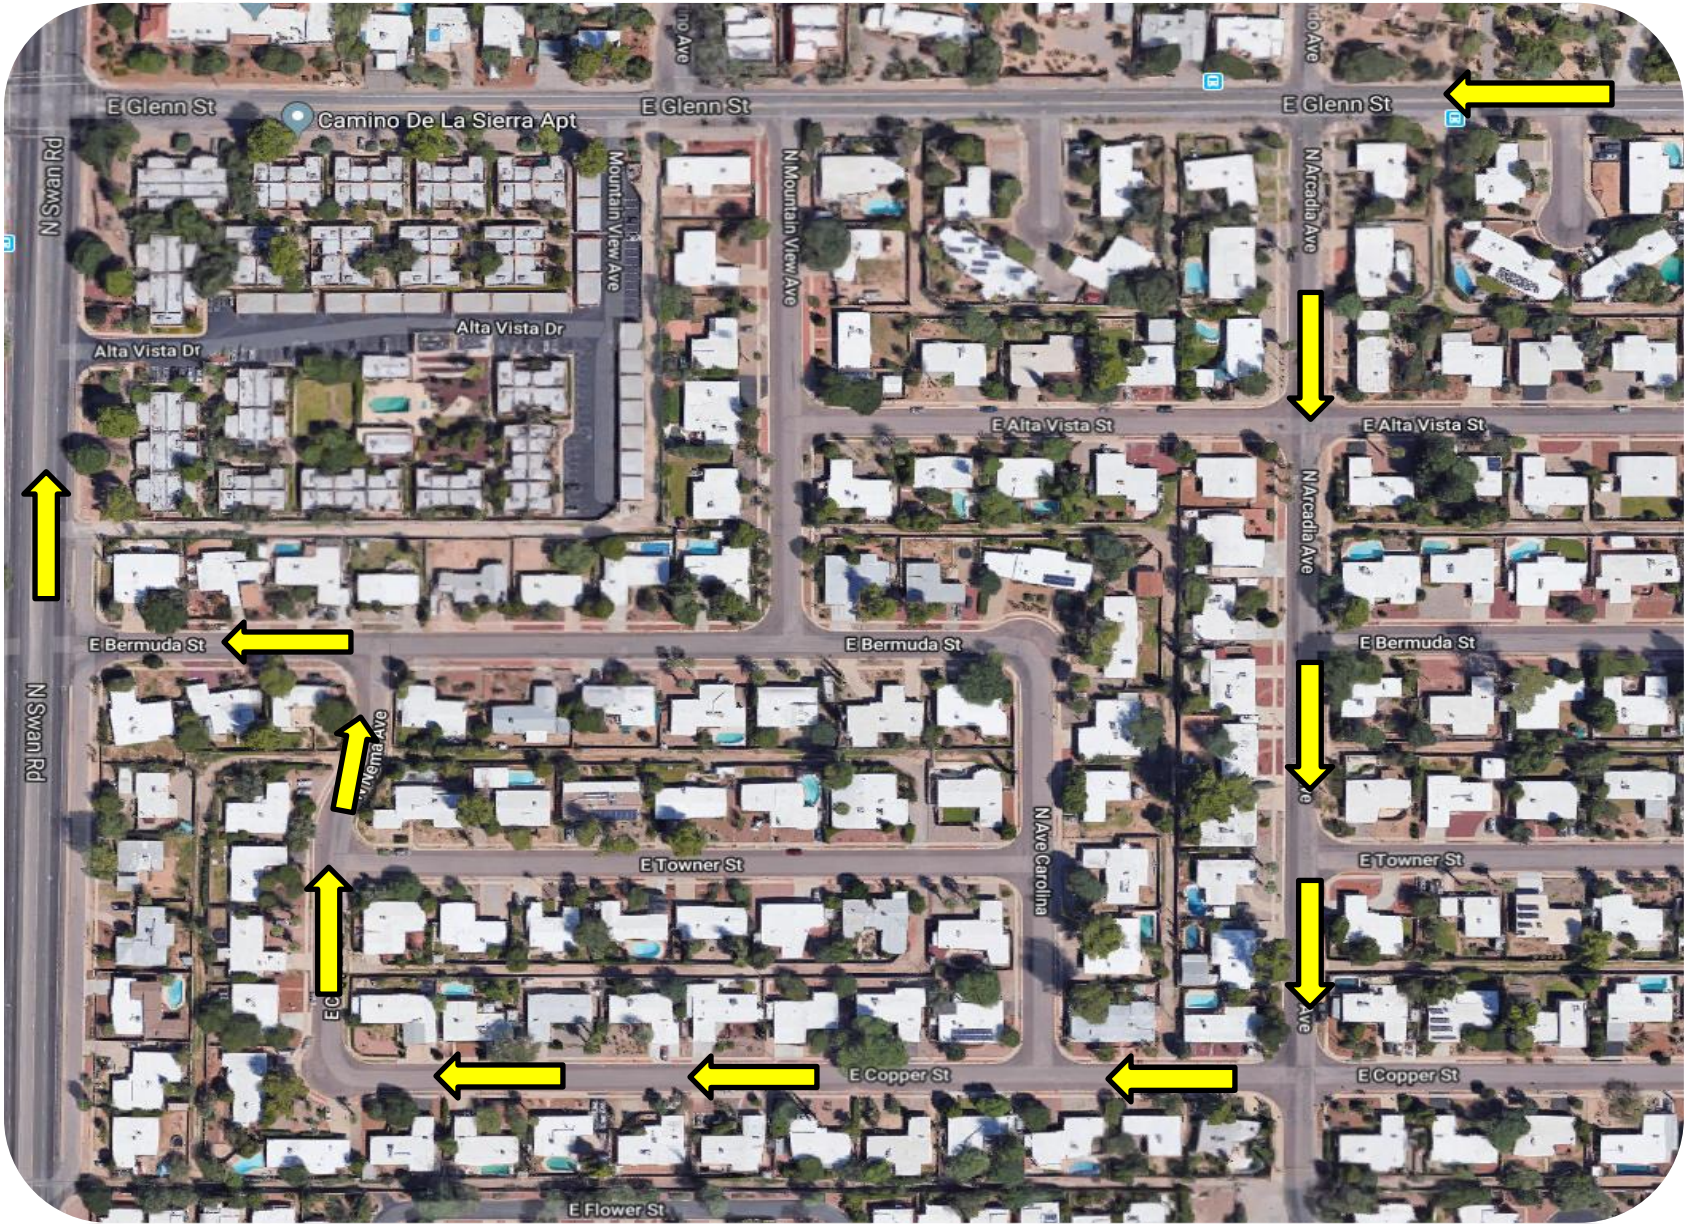

ROUTE 34 NORTH DETOUR
EFFECTIVE: JUNE 11, 2019 TO JULY 31, 2019
START AT 7:00 A.M. TO 3:30 P.M.

1. WESTBOUND ON GLENN ST
2. LEFT ON ARCADIA AVE
3. RIGHT ON COPPER ST (COPPER ST TURN INTO NEMA)
4. LEFT ON BERMUDA ST
5. RIGHT ON SWAN RD TO RESUME ROUTE