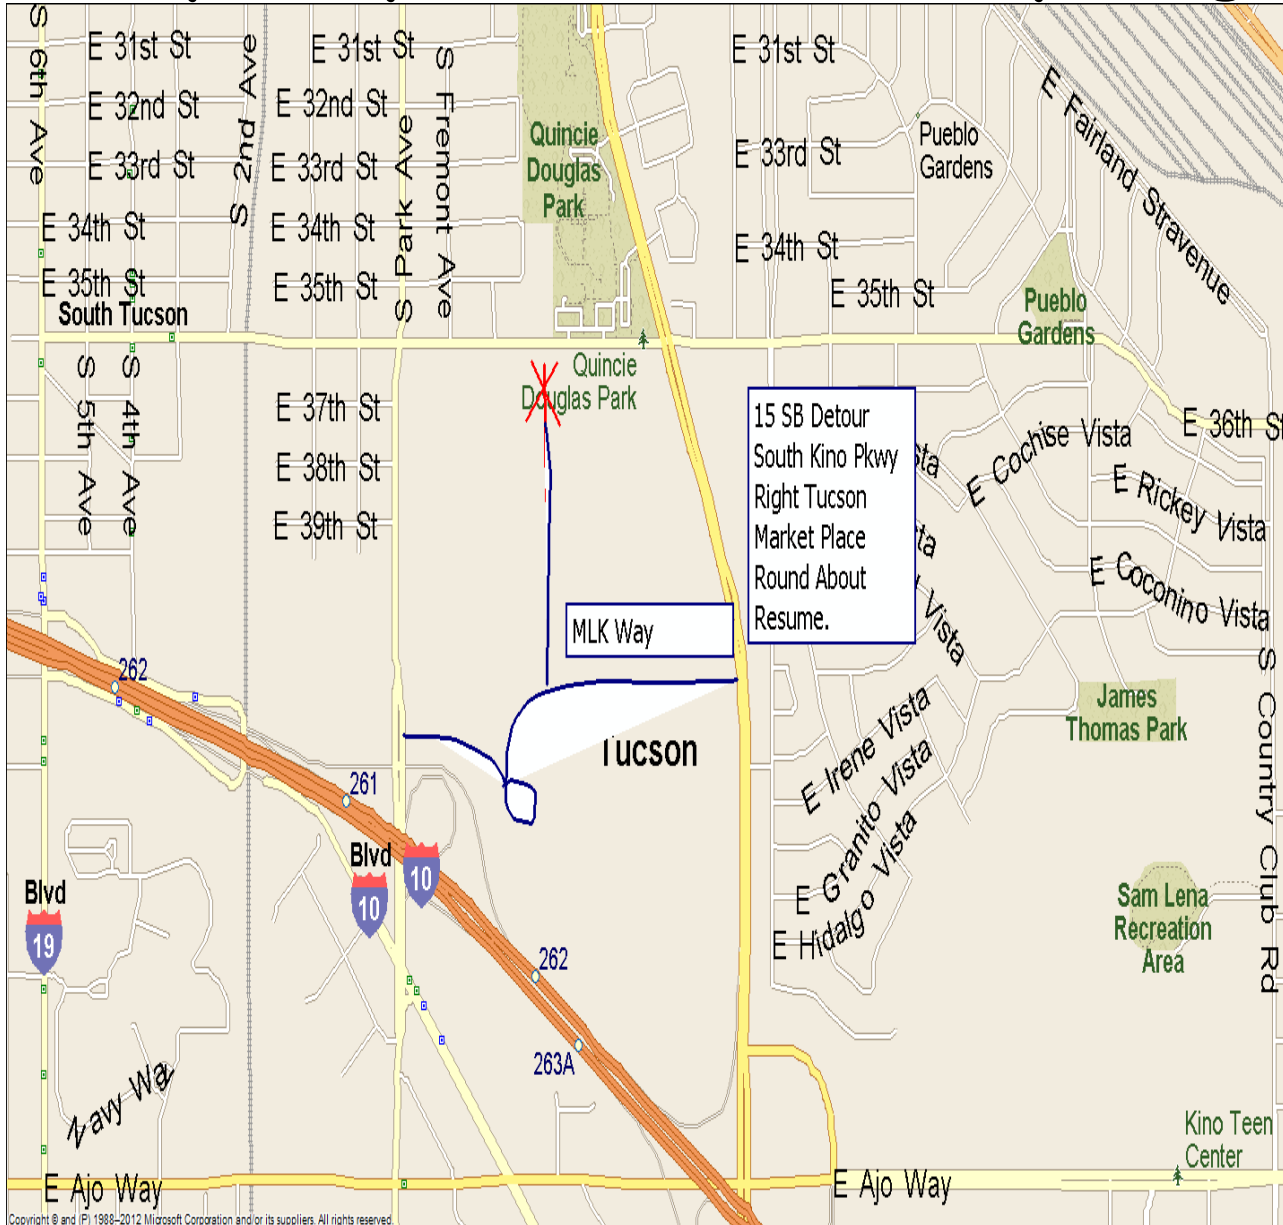

Route 15 Detour Southbound

Friday, May 17, 2019 - Friday, August 30, 2019

15 SB

South Kino Pkwy

Right Tucson

Market Place

(Do not turn on 36th)

Round About