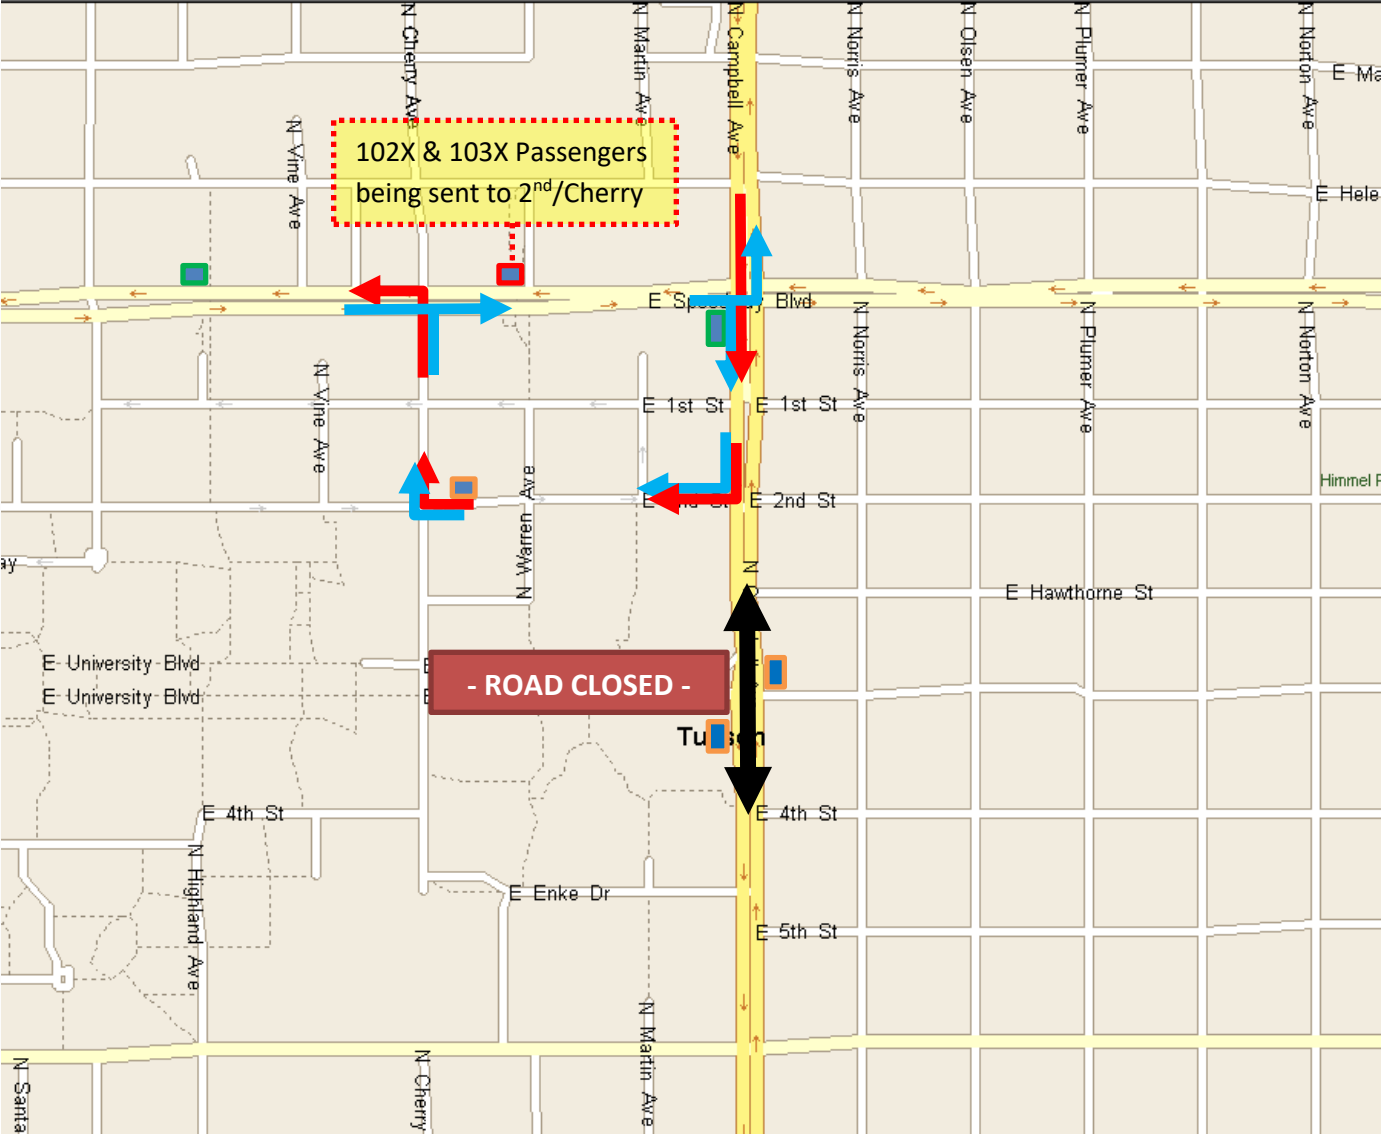

15
102X
103X

From Monday, January 18th, 2021
Thru Saturday, July 31st, 2021
U of A Mall Closure
Detour for Routes 15, 102X & 103X

102X AM-103X PM TRIP; (Blue)

East on Speedway

Pass Cherry

R – Campbell

R – 2nd St

Service Express Stop

R – Cherry

R – Speedway

L – Campbell to resume trip

102X PM-103X AM TRIP; (Red)

South on Campbell

R – 2nd St

Service Express Stop

R – Cherry

L – Speedway to resume trip

RT 15 NB/SB; (Black)

Stay on Campbell

NO TURNS AT UA MALL

Service Portable stops

HOLD FOR TIME as needed

NOTE: Please service all bus stops on the detour route